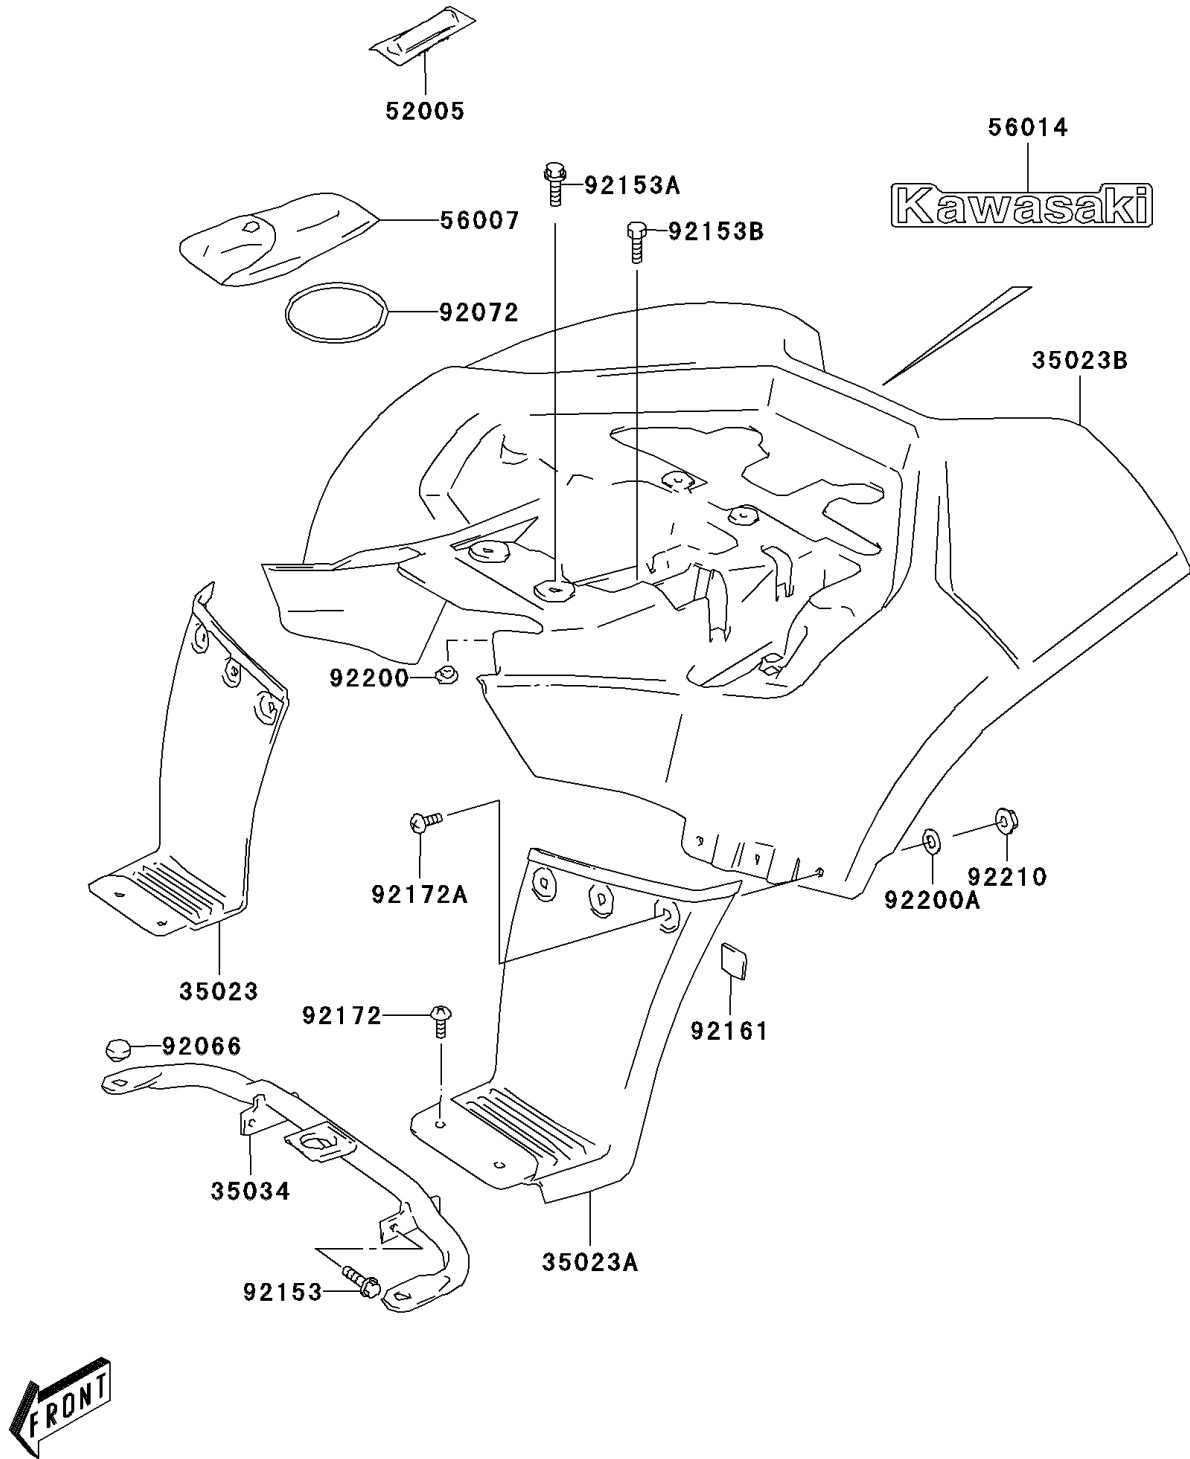

2003 KFX80 PARTS DIAGRAM

Rear Fender(s)

F2172

2003 KFX80 PARTS LIST

Rear Fender(s)

| ITEM NAME | PART NUMBER | QUANTITY |
|-------------------------------------|----------------|----------|
| FENDER-REAR,BLACK (Ref # 35023) | 35023-S006-504 | 1 |
| FENDER-REAR,BLACK (Ref # 35023A) | 35023-S007-504 | 1 |
| FENDER-REAR,L.GREEN (Ref # 35023B) | 35023-S008-535 | 1 |
| REINFORCE,REAR FENDER (Ref # 35034) | 35034-S003 | 1 |
| GAUGE,AIR (Ref # 52005) | 52005-S005 | 1 |
| TOOL-KIT (Ref # 56007) | 56007-S004 | 1 |
| EMBLEM,BLACK/GREEN (Ref # 56014) | 56014-S012-554 | 1 |
| PLUG (Ref # 92066) | 92066-S026 | 2 |
| BAND,TOOL (Ref # 92072) | 92072-S006 | 1 |
| BOLT (Ref # 92153) | 92153-S012 | 4 |
| BOLT,REAR FENDER (Ref # 92153A) | 92153-S227 | 4 |
| BOLT,REAR FENDER (Ref # 92153B) | 92153-S228 | 1 |
| DAMPER (Ref # 92161) | 92161-S077 | 2 |
| SCREW,FRONT FENDER (Ref # 92172) | 92172-S152 | 4 |
| SCREW,REAR FENDER (Ref # 92172A) | 92172-S158 | 6 |
| WASHER (Ref # 92200) | 92200-S018 | 4 |
| WASHER,REAR FENDER (Ref # 92200A) | 92200-S119 | 6 |
| NUT (Ref # 92210) | 92210-S066 | 6 |