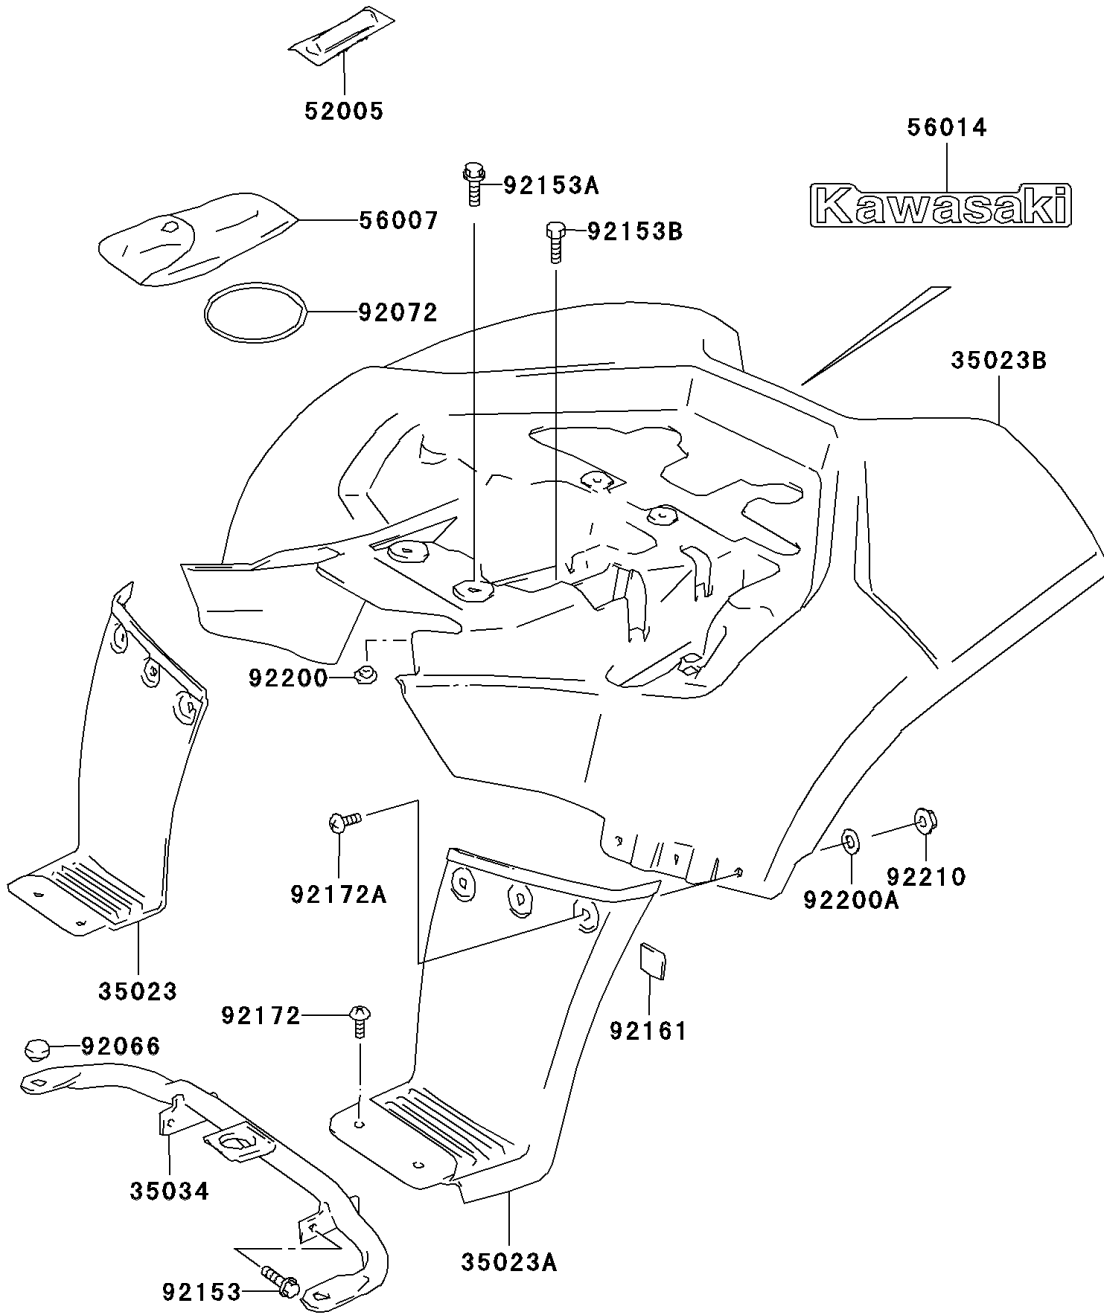

# 2004 KFX80 PARTS DIAGRAM

Rear Fender(s)

F2172

## 2004 KFX80 PARTS LIST

### Rear Fender(s)

| ITEM NAME                           | PART NUMBER    | QUANTITY |
|-------------------------------------|----------------|----------|
| FENDER-REAR,BLACK (Ref # 35023)     | 35023-S006-504 | 1        |
| FENDER-REAR,BLACK (Ref # 35023A)    | 35023-S007-504 | 1        |
| FENDER-REAR,L.GREEN (Ref # 35023B)  | 35023-S008-535 | 1        |
| REINFORCE,REAR FENDER (Ref # 35034) | 35034-S003     | 1        |
| GAUGE,AIR (Ref # 52005)             | 52005-S005     | 1        |
| TOOL-KIT (Ref # 56007)              | 56007-S004     | 1        |
| EMBLEM,BLACK/GREEN (Ref # 56014)    | 56014-S012-554 | 1        |
| PLUG (Ref # 92066)                  | 92066-S026     | 2        |
| BAND,TOOL (Ref # 92072)             | 92072-S006     | 1        |
| BOLT (Ref # 92153)                  | 92153-S012     | 4        |
| BOLT,REAR FENDER (Ref # 92153A)     | 92153-S227     | 4        |
| BOLT,REAR FENDER (Ref # 92153B)     | 92153-S228     | 1        |
| DAMPER (Ref # 92161)                | 92161-S077     | 2        |
| SCREW,FRONT FENDER (Ref # 92172)    | 92172-S152     | 4        |
| SCREW,REAR FENDER (Ref # 92172A)    | 92172-S158     | 6        |
| WASHER (Ref # 92200)                | 92200-S018     | 4        |
| WASHER,REAR FENDER (Ref # 92200A)   | 92200-S119     | 6        |
| NUT (Ref # 92210)                   | 92210-S066     | 6        |