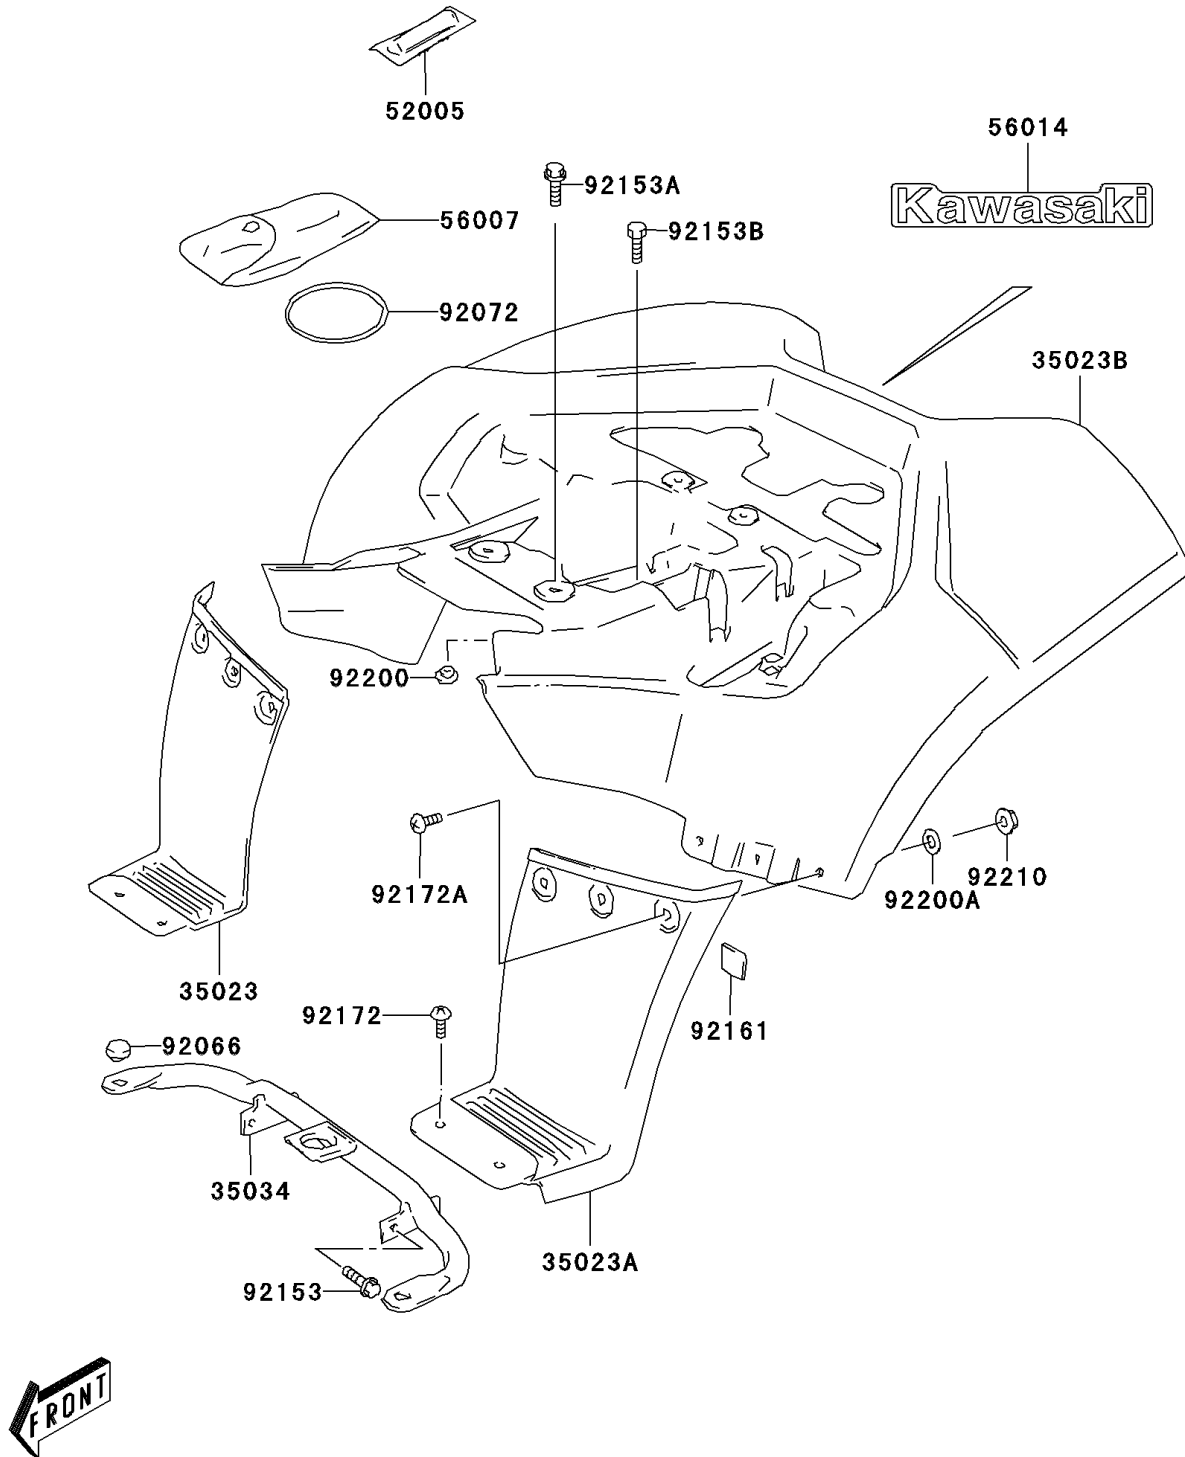

2005 KFX80 PARTS DIAGRAM

Rear Fender(s)

F2172

2005 KFX80 PARTS LIST

Rear Fender(s)

ITEM NAME	PART NUMBER	QUANTITY
FENDER-REAR,BLACK (Ref # 35023)	35023-S006-504	1
FENDER-REAR,BLACK (Ref # 35023A)	35023-S007-504	1
FENDER-REAR,L.GREEN (Ref # 35023B)	35023-S008-535	1
REINFORCE,REAR FENDER (Ref # 35034)	35034-S003	1
GAUGE,AIR (Ref # 52005)	52005-S005	1
TOOL-KIT (Ref # 56007)	56007-S004	1
EMBLEM,BLACK/GREEN (Ref # 56014)	56014-S012-554	1
PLUG (Ref # 92066)	92066-S026	2
BAND,TOOL (Ref # 92072)	92072-S006	1
BOLT (Ref # 92153)	92153-S012	4
BOLT,REAR FENDER (Ref # 92153A)	92153-S227	4
BOLT,REAR FENDER (Ref # 92153B)	92153-S228	1
DAMPER (Ref # 92161)	92161-S077	2
SCREW,FRONT FENDER (Ref # 92172)	92172-S152	4
SCREW,REAR FENDER (Ref # 92172A)	92172-S158	6
WASHER (Ref # 92200)	92200-S018	4
WASHER,REAR FENDER (Ref # 92200A)	92200-S119	6
NUT (Ref # 92210)	92210-S066	6