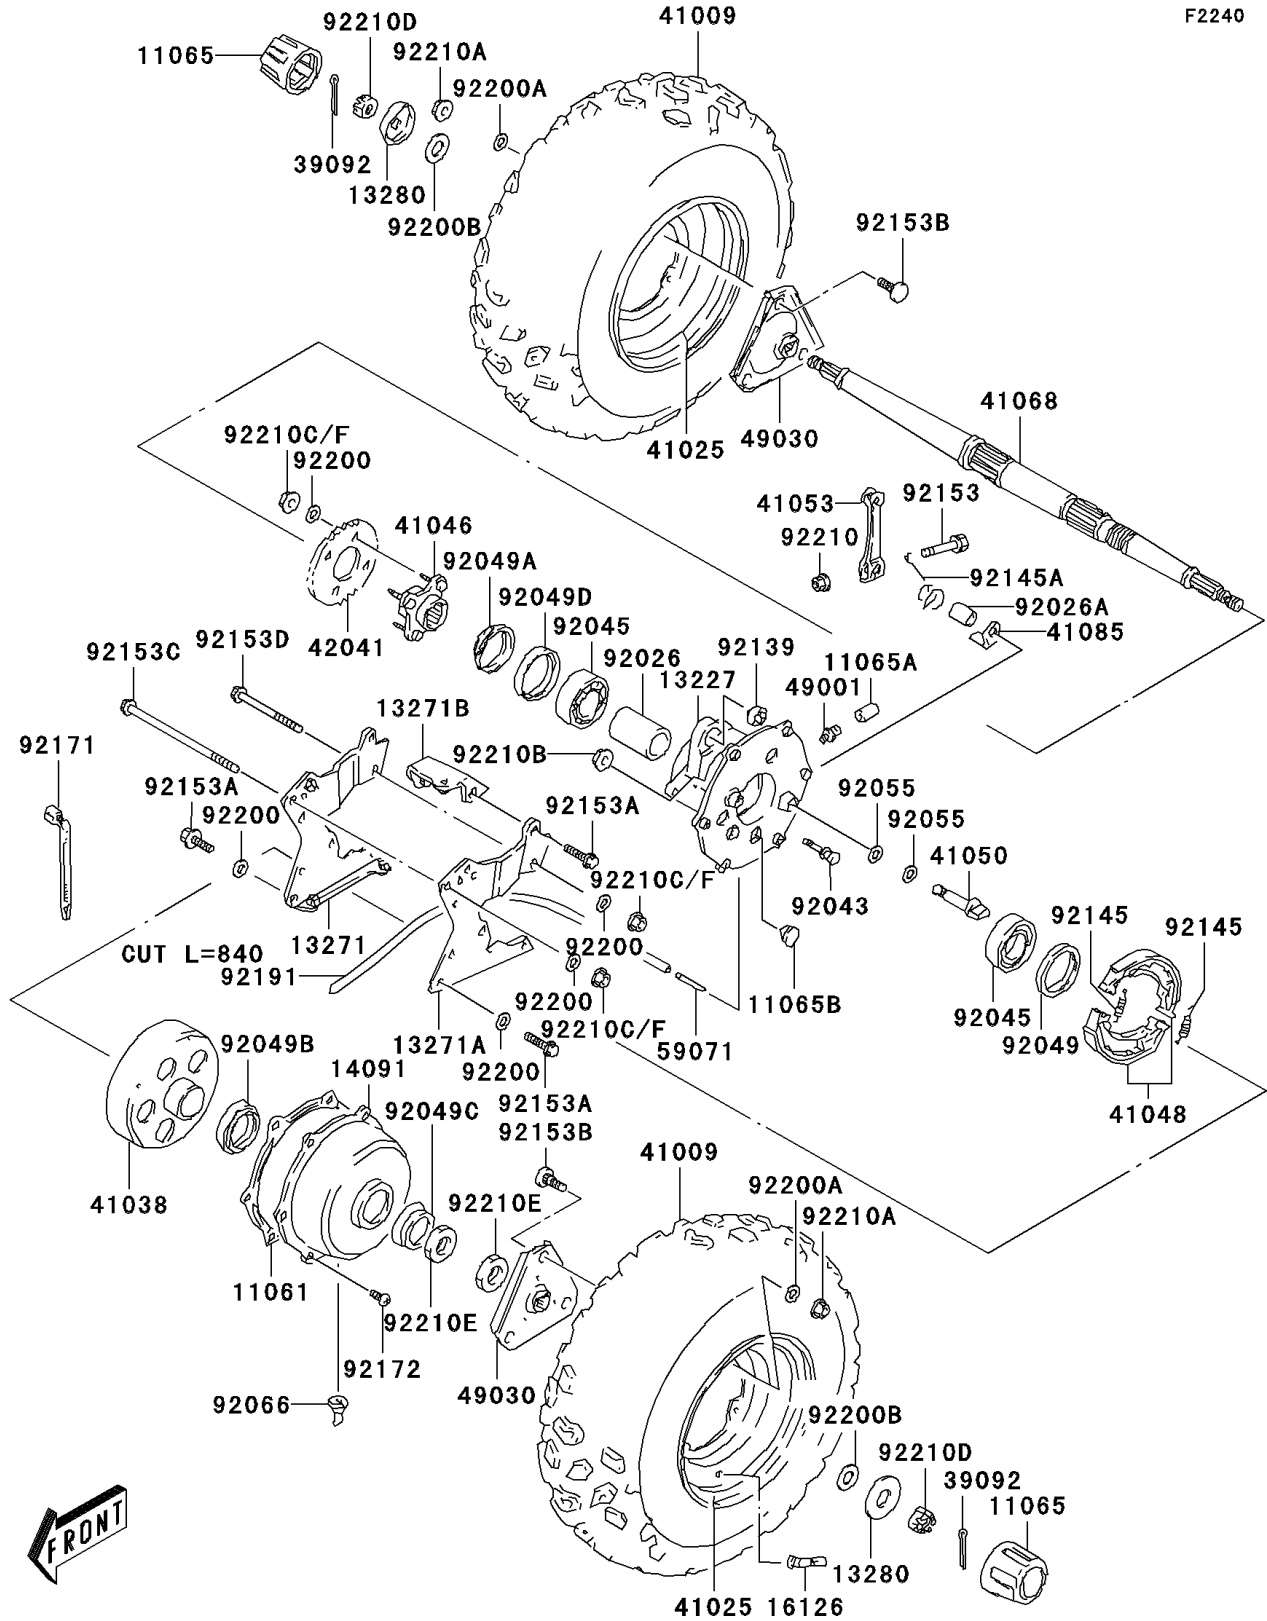

2004 KFX80 PARTS DIAGRAM

Rear Hub

F2240

2004 KFX80 PARTS LIST

Rear Hub

ITEM NAME	PART NUMBER	QUANTITY
GASKET,REAR BRAKE DRUM (Ref # 11061)	11061-S067	1
CAP,WHEEL (Ref # 11065)	11065-S022	2
CAP,GREASE NIPPLE (Ref # 11065A)	11065-S028	1
CAP,HOUSING SEAL (Ref # 11065B)	11065-S029	3
HOUSING,REAR AXLE (Ref # 13227)	13227-S003	1
PLATE,REAR AXLE HOUSING,RH (Ref # 13271)	13271-S043	1
PLATE,REAR AXLE HOUSING,LH (Ref # 13271A)	13271-S044	1
PLATE,MUFFLER (Ref # 13271B)	13271-S045	1
HOLDER,CENTER CAP (Ref # 13280)	13280-S017	2
COVER,BRAKE DRUM (Ref # 14091)	14091-S077	1
VALVE,WHEEL RIM (Ref # 16126)	16126-S008	2
PIN-HAIR,REAR HUB (Ref # 39092)	39092-S010	2
TIRE,AT19X7-8(DUNLOP) (Ref # 41009)	41009-S011	2
RIM,FRONT WHEEL,B.SILVER (Ref # 41025)	41025-S007-530	2
DRUM,REAR BRAKE (Ref # 41038)	41038-S002	1
HOUSING-BEARING (Ref # 41046)	41046-S003	1
SHOE-BRAKE (Ref # 41048)	41048-S006	1
CAM-BRAKE,REAR BRAKE (Ref # 41050)	41050-S006	1
LEVER-BRAKE CAM (Ref # 41053)	41053-S007	1
AXLE,RR (Ref # 41068)	41068-S008	1
INDICATOR (Ref # 41085)	41085-S004	1
SPROCKET-HUB,22T (Ref # 42041)	42041-S005	1
NIPPLE-GREASE (Ref # 49001)	49001-S002	1
HUB,RR (Ref # 49030)	49030-S002	2
JOINT,BREATHER HOSE (Ref # 59071)	59071-S004	1
SPACER,REAR AXLE (Ref # 92026)	92026-S074	1
SPACER,REAR BRAKE CAM (Ref # 92026A)	92026-S077	1
PIN,REAR BRAKE (Ref # 92043)	92043-S033	1
BEARING-BALL,REAR AXLE (Ref # 92045)	92045-S044	2