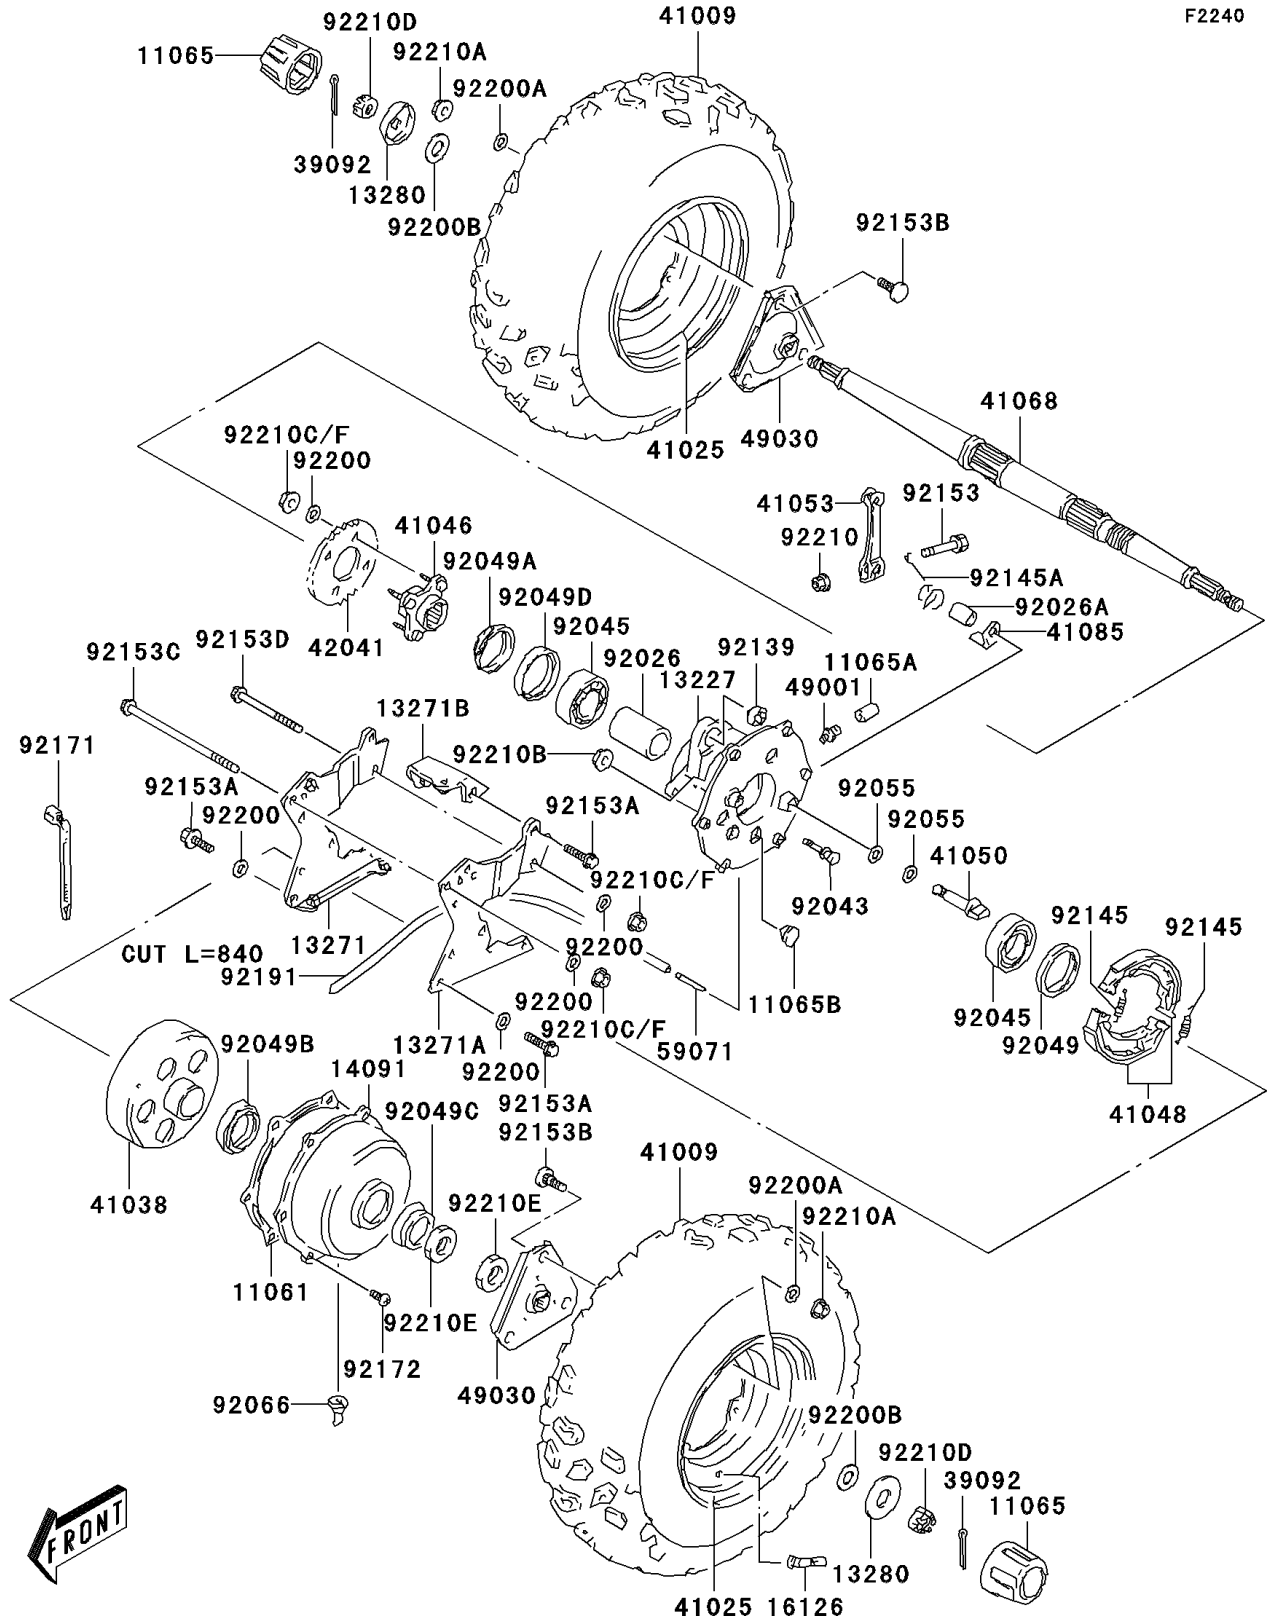

2005 KFX80 PARTS DIAGRAM

Rear Hub

F2240

2005 KFX80 PARTS LIST

Rear Hub

ITEM NAME	PART NUMBER	QUANTITY
GASKET,REAR BRAKE DRUM (Ref # 11061)	11061-S067	1
CAP,WHEEL (Ref # 11065)	11065-S022	2
CAP,GREASE NIPPLE (Ref # 11065A)	11065-S028	1
CAP,HOUSING SEAL (Ref # 11065B)	11065-S029	3
HOUSING,REAR AXLE (Ref # 13227)	13227-S003	1
PLATE,REAR AXLE HOUSING,RH (Ref # 13271)	13271-S043	1
PLATE,REAR AXLE HOUSING,LH (Ref # 13271A)	13271-S044	1
PLATE,MUFFLER (Ref # 13271B)	13271-S045	1
HOLDER,CENTER CAP (Ref # 13280)	13280-S017	2
COVER,BRAKE DRUM (Ref # 14091)	14091-S077	1
VALVE,WHEEL RIM (Ref # 16126)	16126-S008	2
PIN-HAIR,REAR HUB (Ref # 39092)	39092-S010	2
TIRE,AT19X7-8(DUNLOP) (Ref # 41009)	41009-S011	2
RIM,FRONT WHEEL,B.SILVER (Ref # 41025)	41025-S007-530	2
DRUM,REAR BRAKE (Ref # 41038)	41038-S002	1
HOUSING-BEARING (Ref # 41046)	41046-S003	1
SHOE-BRAKE (Ref # 41048)	41048-S006	1
CAM-BRAKE,REAR BRAKE (Ref # 41050)	41050-S006	1
LEVER-BRAKE CAM (Ref # 41053)	41053-S007	1
AXLE,RR (Ref # 41068)	41068-S008	1
INDICATOR (Ref # 41085)	41085-S004	1
SPROCKET-HUB,22T (Ref # 42041)	42041-S005	1
NIPPLE-GREASE (Ref # 49001)	49001-S002	1
HUB,RR (Ref # 49030)	49030-S002	2
JOINT,BREATHER HOSE (Ref # 59071)	59071-S004	1
SPACER,REAR AXLE (Ref # 92026)	92026-S074	1
SPACER,REAR BRAKE CAM (Ref # 92026A)	92026-S077	1
PIN,REAR BRAKE (Ref # 92043)	92043-S033	1
BEARING-BALL,REAR AXLE (Ref # 92045)	92045-S044	2