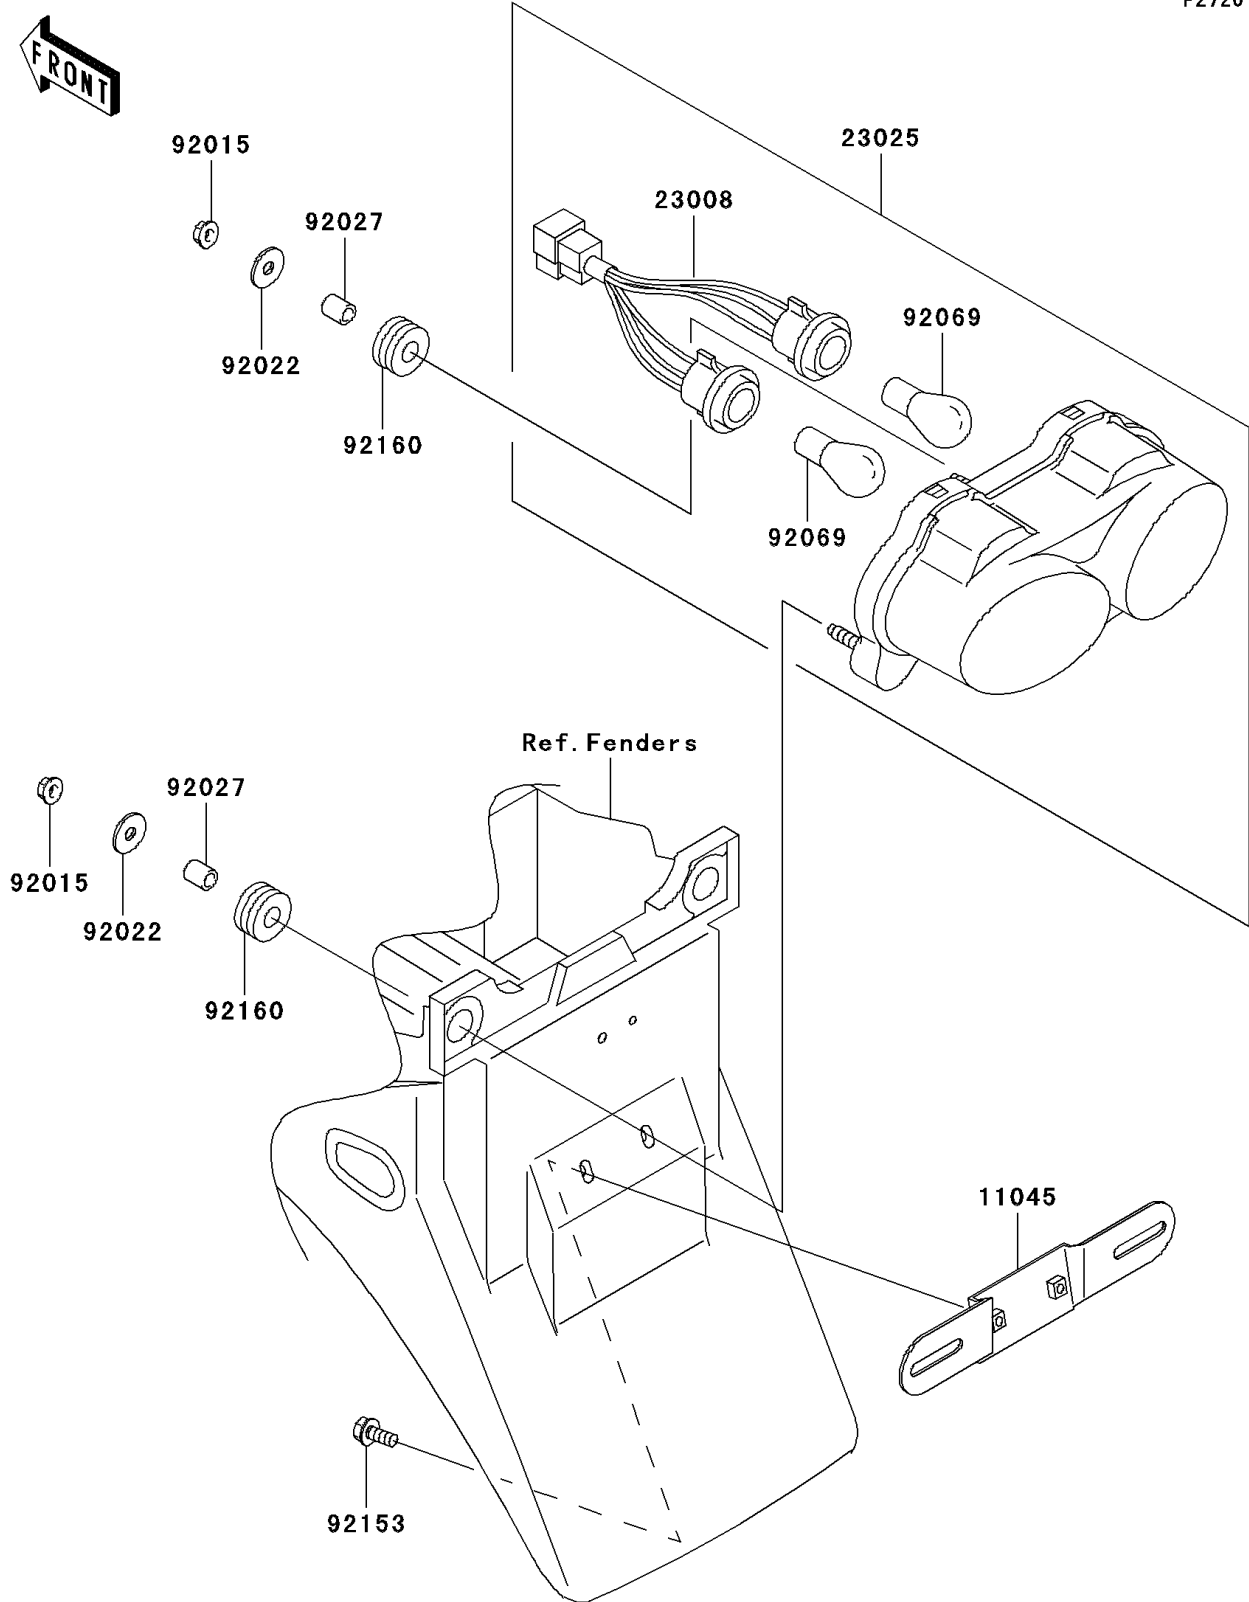

# 2008 ZZR® 600 PARTS DIAGRAM

Taillight(s)

F2720

## 2008 ZZR® 600 PARTS LIST

### Taillight(s)

ITEM NAME	PART NUMBER	QUANTITY
BRACKET,LICENSE (Ref # 11045)	11045-1387	1
SOCKET-ASSY,TAIL LAMP (Ref # 23008)	23008-1364	1
LAMP-TAIL (Ref # 23025)	23025-1301	1
NUT,FLANGED,6MM (Ref # 92015)	92015-1367	3
WASHER,6.5X20X1.6 (Ref # 92022)	92022-1557	3
COLLAR,6.8X10X12 (Ref # 92027)	92027-162	3
BULB,12V 21/5W (Ref # 92069)	92069-063	2
BOLT,6X16 (Ref # 92153)	92153-0684	2
DAMPER (Ref # 92160)	92160-1162	3