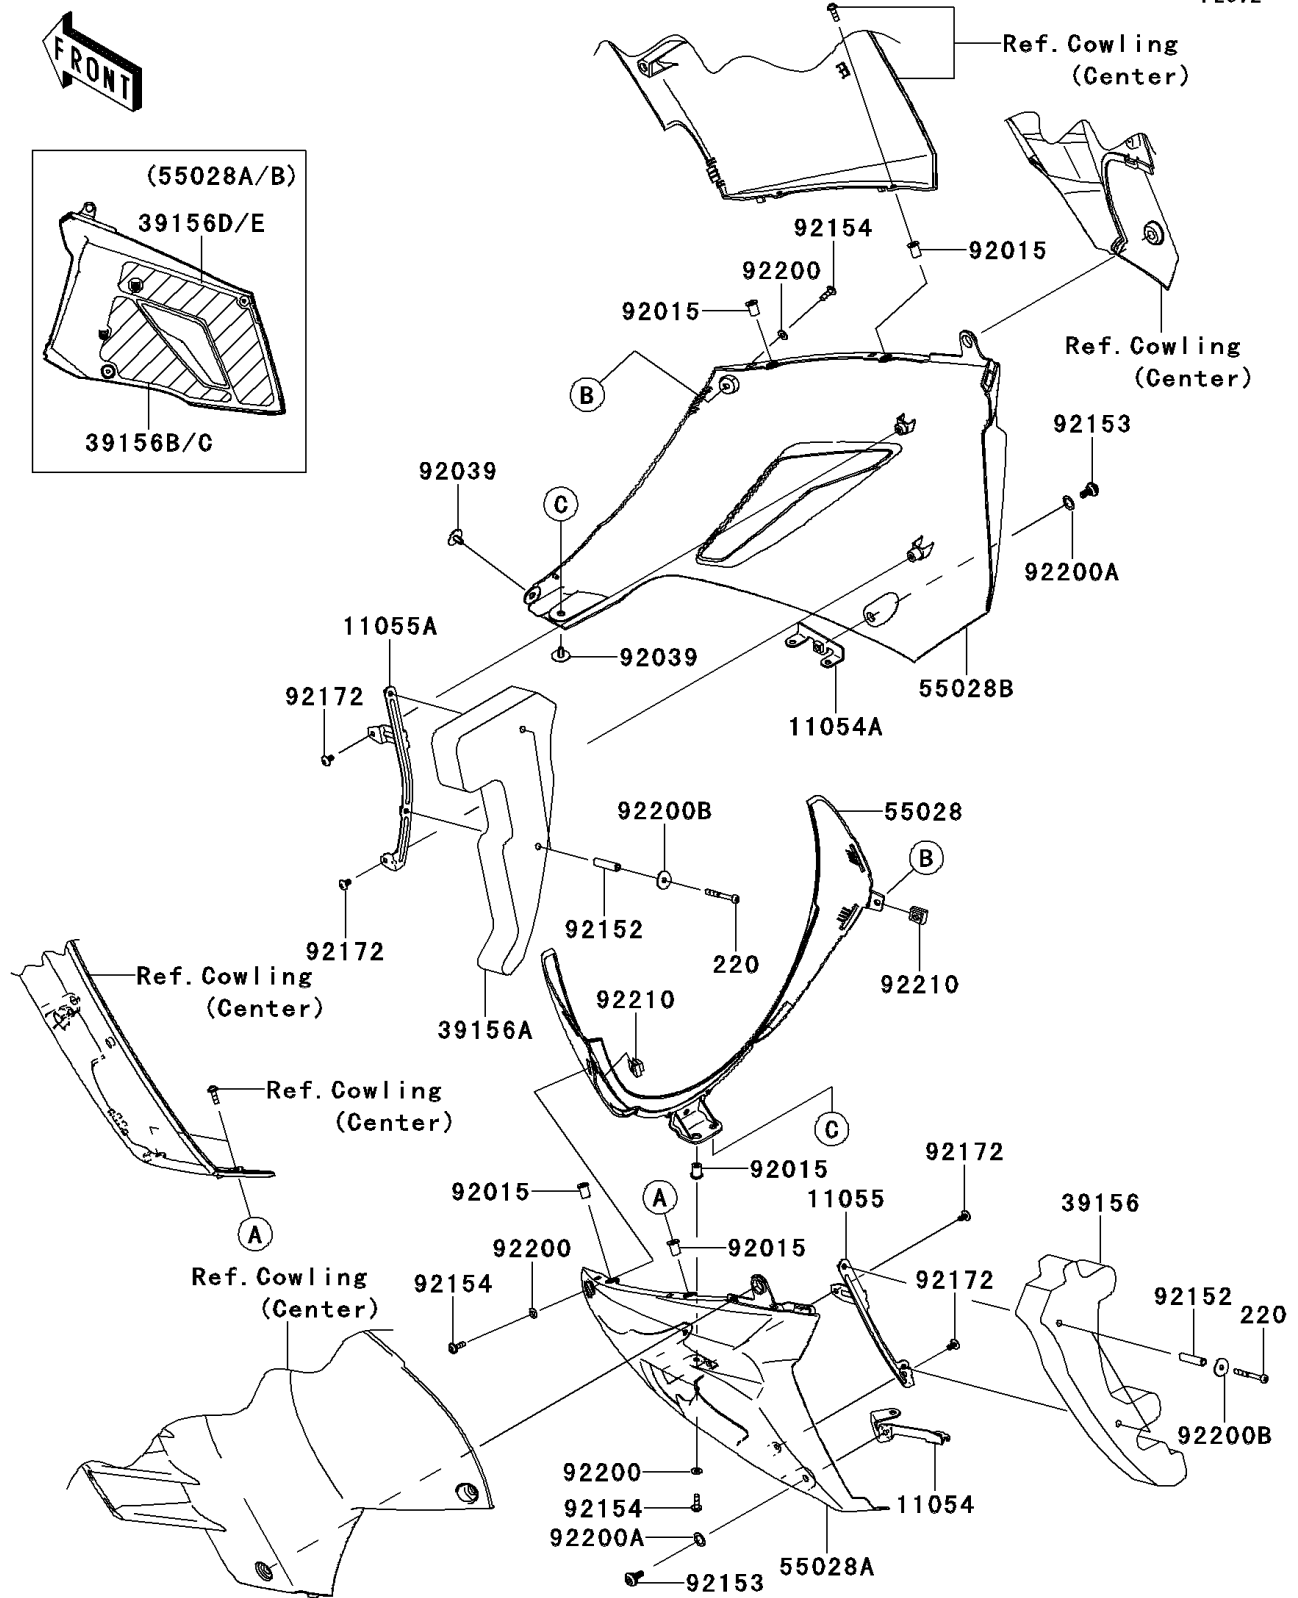

2008 Concours™ 14 PARTS DIAGRAM

Cowling Lower

F2872

2008 Concours™ 14 PARTS LIST

Cowling Lowers

ITEM NAME	PART NUMBER	QUANTITY
SCREW-PAN-CROS,5X45 (Ref # 220)	220AA0545	4
BRACKET,LWR COWLING,LH (Ref # 11054)	11054-0901	1
BRACKET,LWR COWLING,RH (Ref # 11054A)	11054-0902	1
BRACKET,PAD,LH (Ref # 11055)	11055-0152	1
BRACKET,PAD,RH (Ref # 11055A)	11055-0153	1
PAD,LWR COWLING,LH (Ref # 39156)	39156-0348	1
PAD,LWR COWLING,RH (Ref # 39156A)	39156-0349	1
PAD,LWR COWLING,LH (Ref # 39156B)	39156-0350	1
PAD,LWR COWLING,RH (Ref # 39156C)	39156-0352	1
PAD,LWR COWLING,LH (Ref # 39156D)	39156-0362	1
PAD,LWR COWLING,RH (Ref # 39156E)	39156-0363	1
COWLING,LWR,FR (Ref # 55028)	55028-0181	1
COWLING,LWR,LH,BLACK (Ref # 55028A)	55028-0199-18T	1
COWLING,LWR,RH,BLACK (Ref # 55028B)	55028-0200-18T	1
NUT,WELL,5MM (Ref # 92015)	92015-1757	5
RIVET,HOLE 8MM (Ref # 92039)	92039-0014	2
COLLAR,5.6X8X35 (Ref # 92152)	92152-0605	4
BOLT,SOCKET,6MM (Ref # 92153)	92153-0489	2
BOLT,SOCKET,5X16 (Ref # 92154)	92154-0209	3
SCREW,TAPPING,5X10 (Ref # 92172)	92172-1061	4
WASHER,NYLONE,5.3X11.5X0.5 (Ref # 92200)	92200-0006	3
WASHER,10.4X15.9X0.5 (Ref # 92200A)	92200-0157	2
WASHER,5.5X20X1.2 (Ref # 92200B)	92200-0284	4
NUT,5MM (Ref # 92210)	92210-0351	2