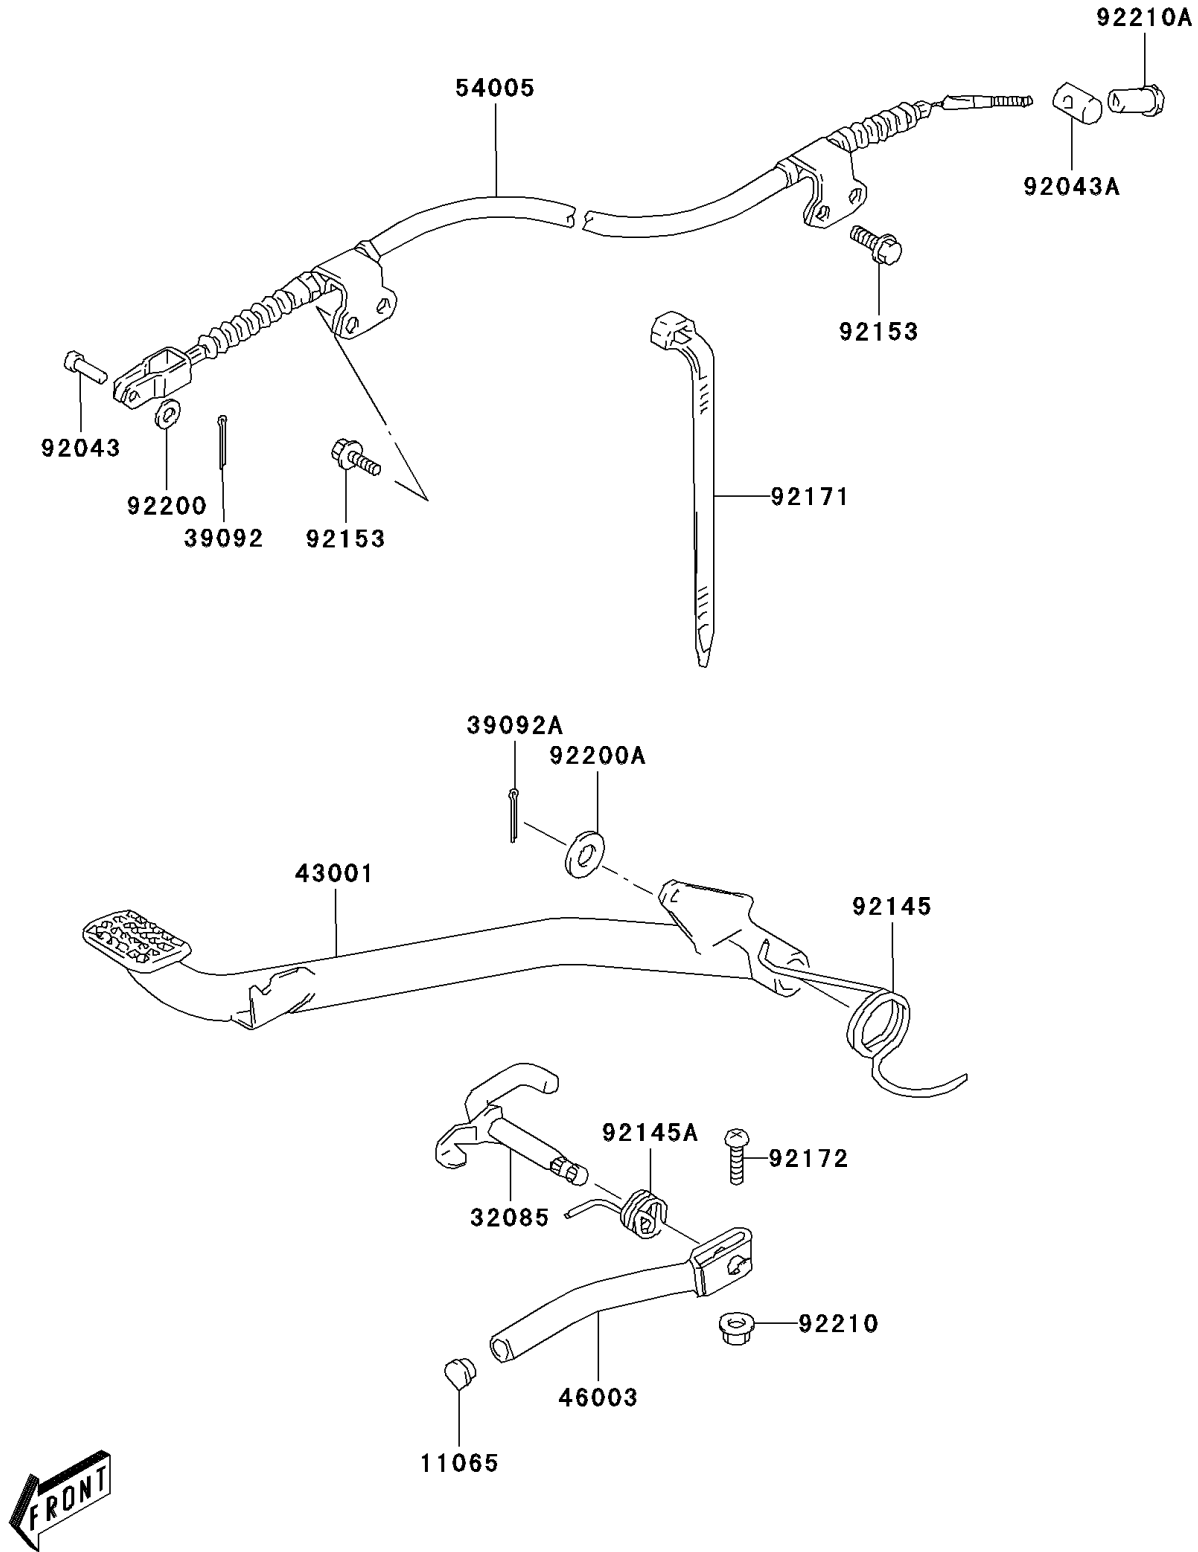

2004 KFX80 PARTS DIAGRAM

Brake Pedal

F2260

2004 KFX80 PARTS LIST

Brake Pedal

ITEM NAME	PART NUMBER	QUANTITY
CAP,STOPPER HANDLE (Ref # 11065)	11065-S027	1
STOPPER,BRAKE PEDAL (Ref # 32085)	32085-S007	1
PIN-HAIR,COTTER (Ref # 39092)	39092-S005	1
PIN-HAIR (Ref # 39092A)	39092-S007	1
LEVER-BRAKE (Ref # 43001)	43001-S003	1
HANDLE,BRAKE PEDAL (Ref # 46003)	46003-S005	1
CABLE-BRAKE,RR (Ref # 54005)	54005-S008	1
PIN,REAR BRAKE CABLE (Ref # 92043)	92043-S031	1
PIN,REAR BRAKE CABLE (Ref # 92043A)	92043-S032	1
SPRING,BRAKE PEDAL RETURN (Ref # 92145)	92145-S078	1
SPRING,BRAKE PEDAL STOPPER (Ref # 92145A)	92145-S079	1
BOLT (Ref # 92153)	92153-S012	4
CLAMP,L=125 (Ref # 92171)	92171-S014	1
SCREW,CRANKCASE (Ref # 92172)	92172-S117	1
WASHER (Ref # 92200)	92200-S003	1
WASHER,BRAKE PEDAL (Ref # 92200A)	92200-S117	1
NUT (Ref # 92210)	92210-S006	1
NUT,REAR BRAKE CABLE (Ref # 92210A)	92210-S085	1