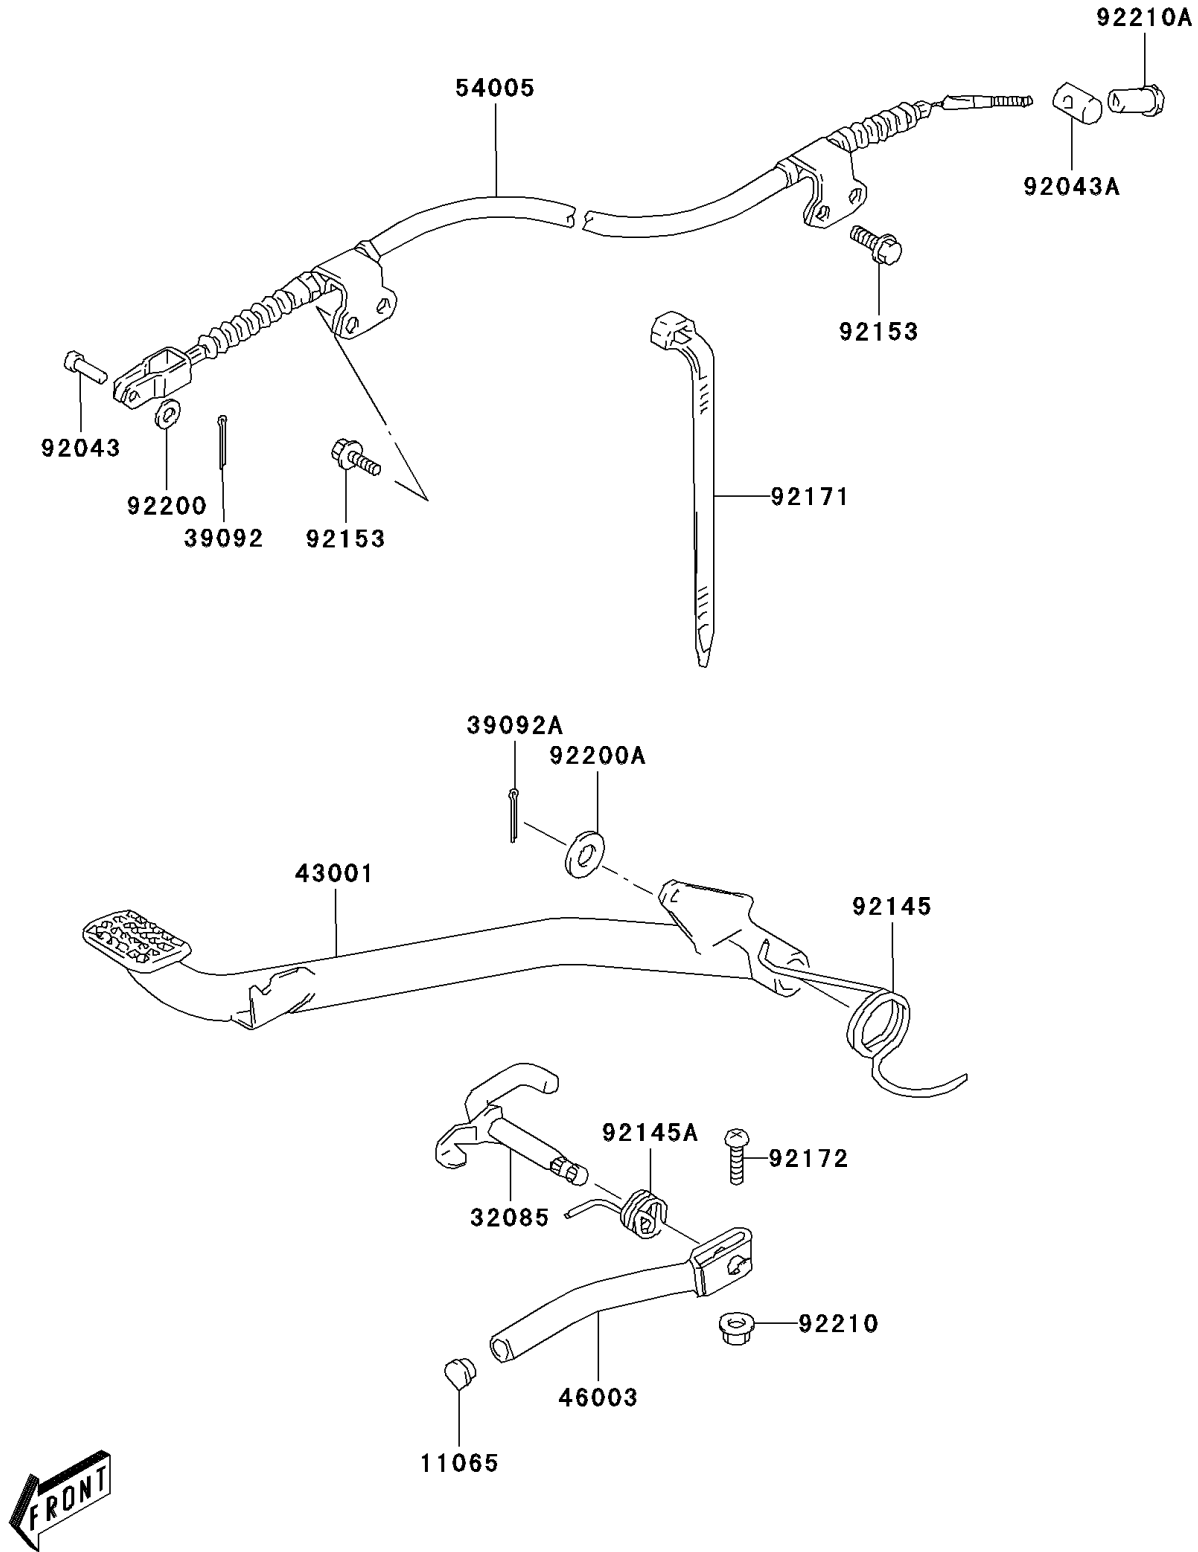

2005 KFX80 PARTS DIAGRAM

Brake Pedal

F2260

2005 KFX80 PARTS LIST

Brake Pedal

ITEM NAME	PART NUMBER	QUANTITY
CAP,STOPPER HANDLE (Ref # 11065)	11065-S027	1
STOPPER,BRAKE PEDAL (Ref # 32085)	32085-S007	1
PIN-HAIR,COTTER (Ref # 39092)	39092-S005	1
PIN-HAIR (Ref # 39092A)	39092-S007	1
LEVER-BRAKE (Ref # 43001)	43001-S003	1
HANDLE,BRAKE PEDAL (Ref # 46003)	46003-S005	1
CABLE-BRAKE,RR (Ref # 54005)	54005-S008	1
PIN,REAR BRAKE CABLE (Ref # 92043)	92043-S031	1
PIN,REAR BRAKE CABLE (Ref # 92043A)	92043-S032	1
SPRING,BRAKE PEDAL RETURN (Ref # 92145)	92145-S078	1
SPRING,BRAKE PEDAL STOPPER (Ref # 92145A)	92145-S079	1
BOLT (Ref # 92153)	92153-S012	4
CLAMP,L=125 (Ref # 92171)	92171-S014	1
SCREW,CRANKCASE (Ref # 92172)	92172-S117	1
WASHER (Ref # 92200)	92200-S003	1
WASHER,BRAKE PEDAL (Ref # 92200A)	92200-S117	1
NUT (Ref # 92210)	92210-S006	1
NUT,REAR BRAKE CABLE (Ref # 92210A)	92210-S085	1