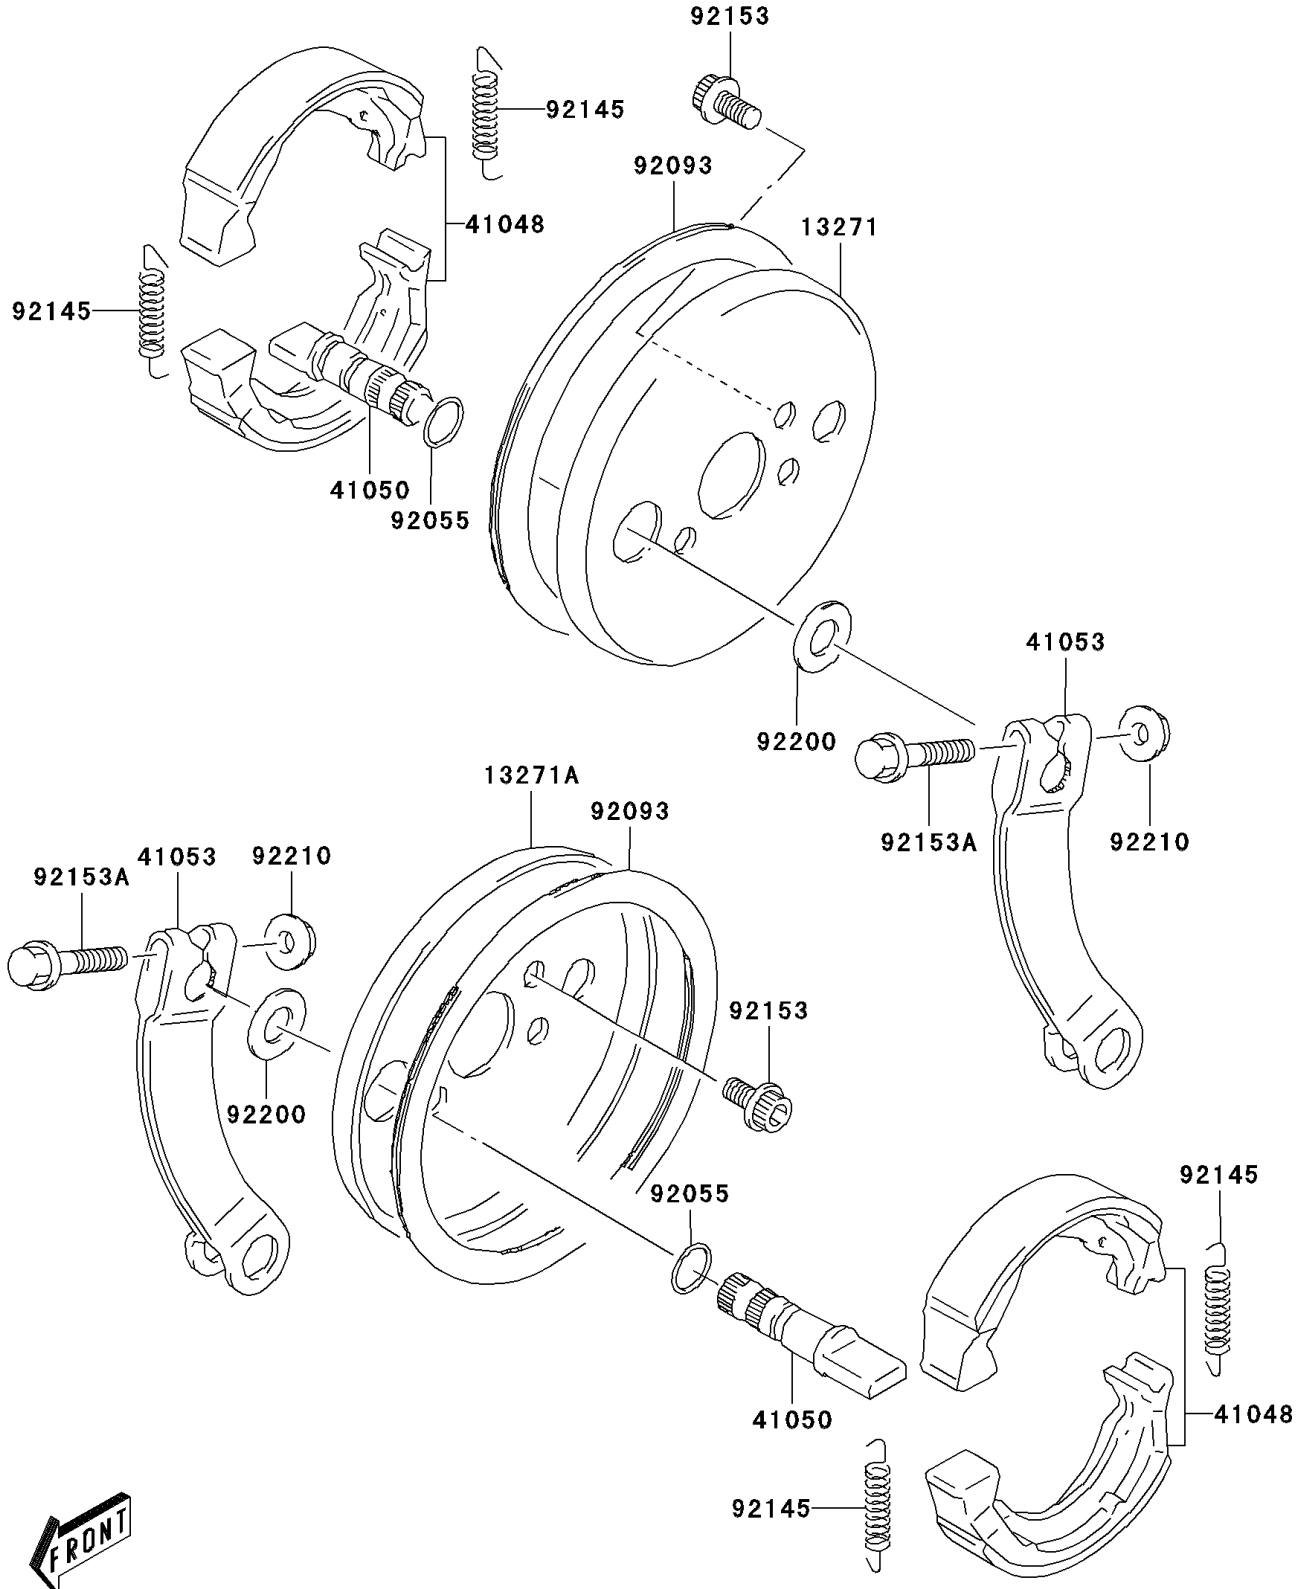

2004 KFX80 PARTS DIAGRAM

Front Brake

F2292

2004 KFX80 PARTS LIST

Front Brake

ITEM NAME	PART NUMBER	QUANTITY
PLATE,FRONT BRAKE,RH (Ref # 13271)	13271-S041	1
PLATE,FRONT BRAKE,LH (Ref # 13271A)	13271-S042	1
SHOE-BRAKE (Ref # 41048)	41048-S004	2
CAM-BRAKE (Ref # 41050)	41050-S004	2
LEVER-BRAKE CAM (Ref # 41053)	41053-S008	2
RING-O,BRAKE CAM DUST (Ref # 92055)	92055-S040	2
SEAL,FRONT BRAKE DUST (Ref # 92093)	92093-S021	2
SPRING,BRAKE SHOE (Ref # 92145)	92145-S066	4
BOLT (Ref # 92153)	92153-S017	6
BOLT,BRAKE CAM LEVER (Ref # 92153A)	92153-S203	2
WASHER,MAGNETO (Ref # 92200)	92200-S092	2
NUT,BRAKE CAM LEVER (Ref # 92210)	92210-S088	2