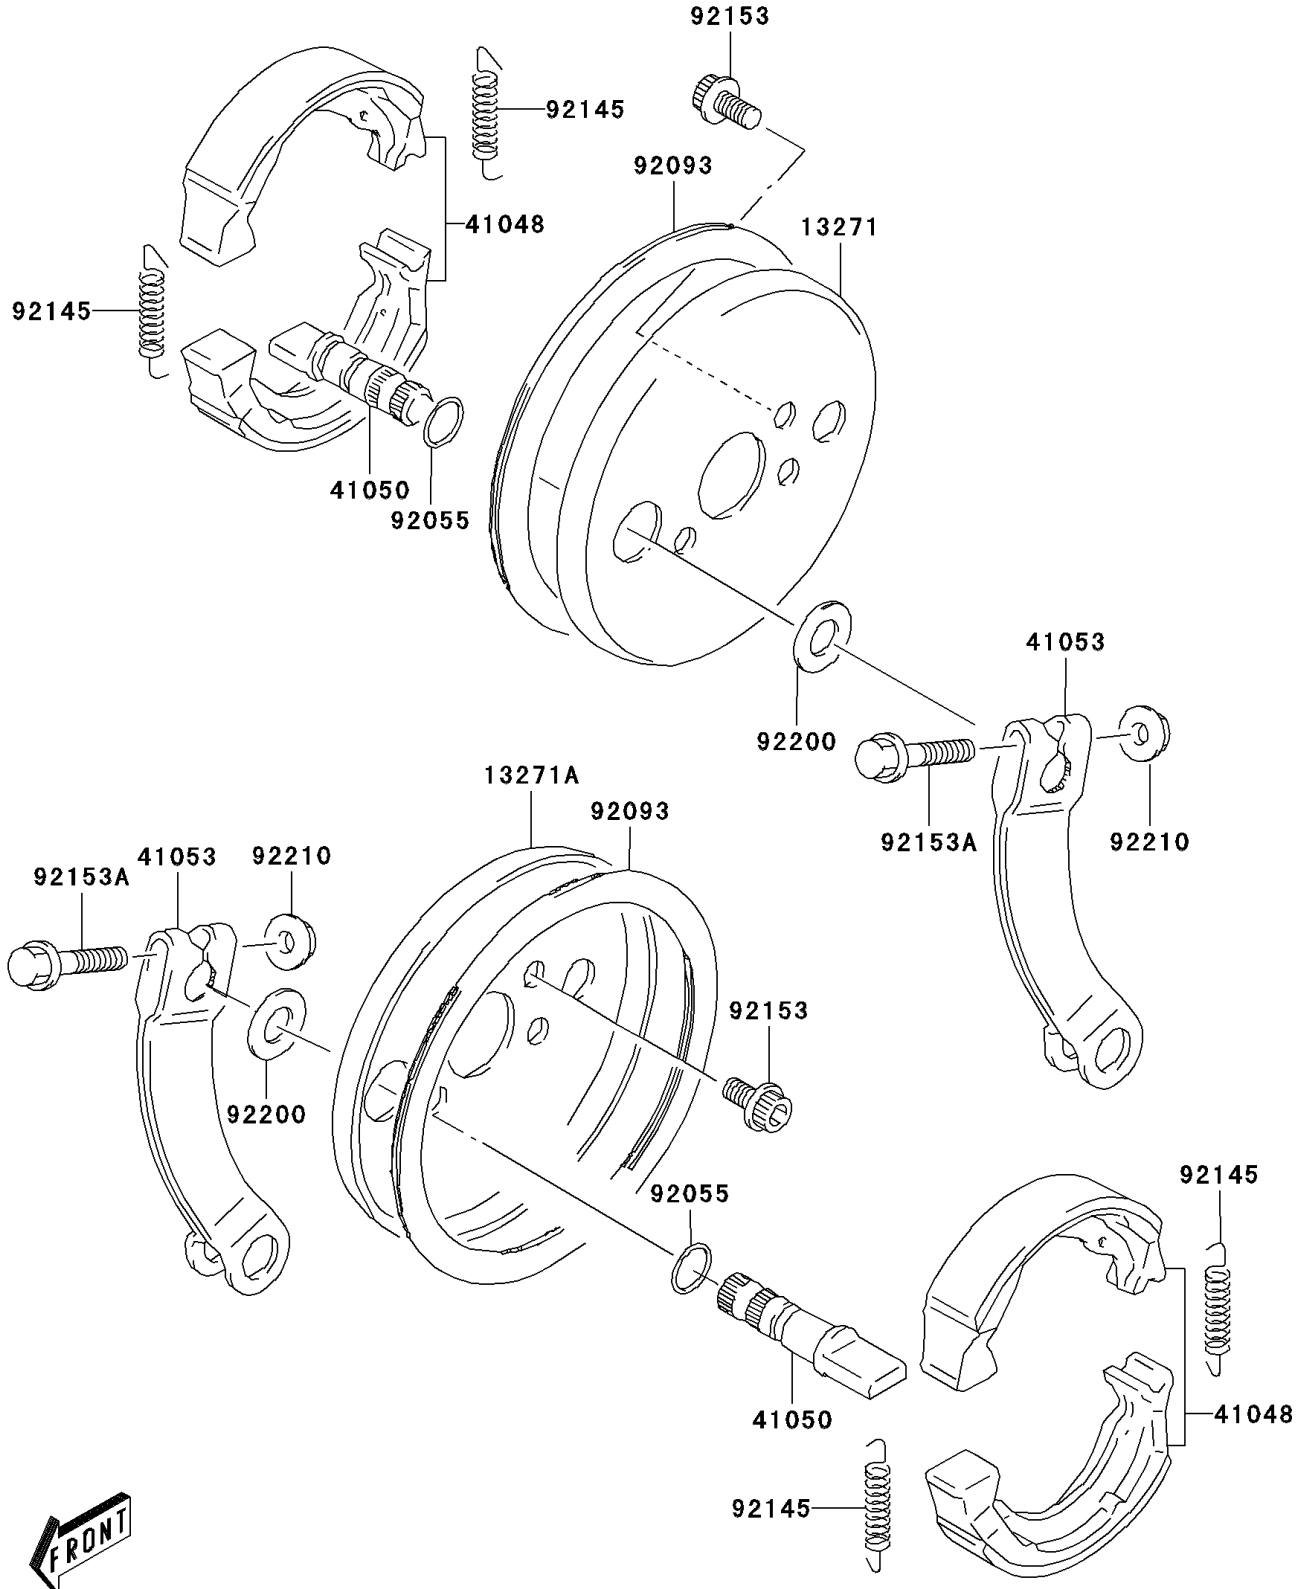

2005 KFX80 PARTS DIAGRAM

Front Brake

F2292

2005 KFX80 PARTS LIST

Front Brake

ITEM NAME	PART NUMBER	QUANTITY
PLATE,FRONT BRAKE,RH (Ref # 13271)	13271-S041	1
PLATE,FRONT BRAKE,LH (Ref # 13271A)	13271-S042	1
SHOE-BRAKE (Ref # 41048)	41048-S004	2
CAM-BRAKE (Ref # 41050)	41050-S004	2
LEVER-BRAKE CAM (Ref # 41053)	41053-S008	2
RING-O,BRAKE CAM DUST (Ref # 92055)	92055-S040	2
SEAL,FRONT BRAKE DUST (Ref # 92093)	92093-S021	2
SPRING,BRAKE SHOE (Ref # 92145)	92145-S066	4
BOLT (Ref # 92153)	92153-S017	6
BOLT,BRAKE CAM LEVER (Ref # 92153A)	92153-S203	2
WASHER,MAGNETO (Ref # 92200)	92200-S092	2
NUT,BRAKE CAM LEVER (Ref # 92210)	92210-S088	2