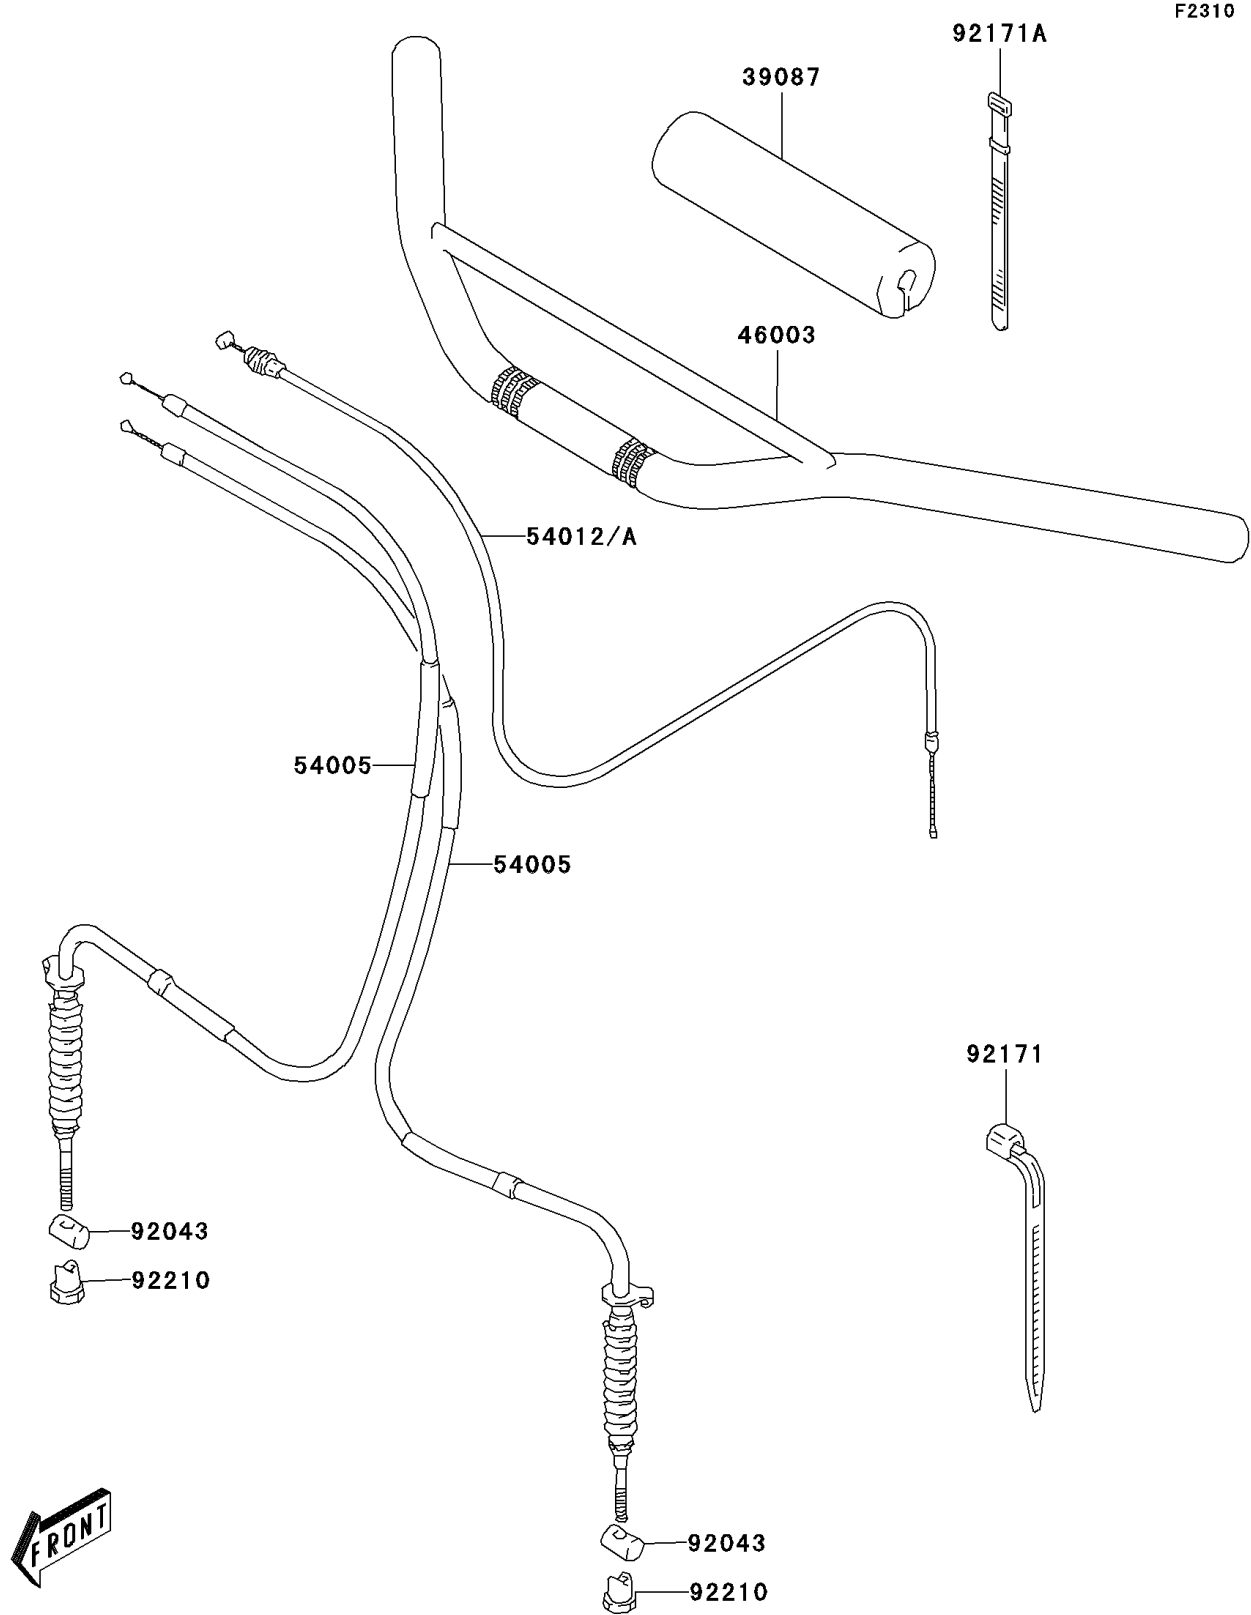

2004 KFX80 PARTS DIAGRAM

Handlebar

2004 KFX80 PARTS LIST

Handlebar

ITEM NAME	PART NUMBER	QUANTITY
PAD-HANDLE (Ref # 39087)	39087-S003	1
HANDLE, BLACK (Ref # 46003)	46003-S006-504	1
CABLE-BRAKE (Ref # 54005)	54005-S013	2
CABLE-THROTTLE (Ref # 54012)	54012-S006	1
PIN, BRAKE ROD ADJUSTER (Ref # 92043)	92043-S023	2
CLAMP, L=125 (Ref # 92171)	92171-S014	6
CLAMP, L=145 (Ref # 92171A)	92171-S015	2
NUT, FRONT BRAKE CABLE (Ref # 92210)	92210-S086	2