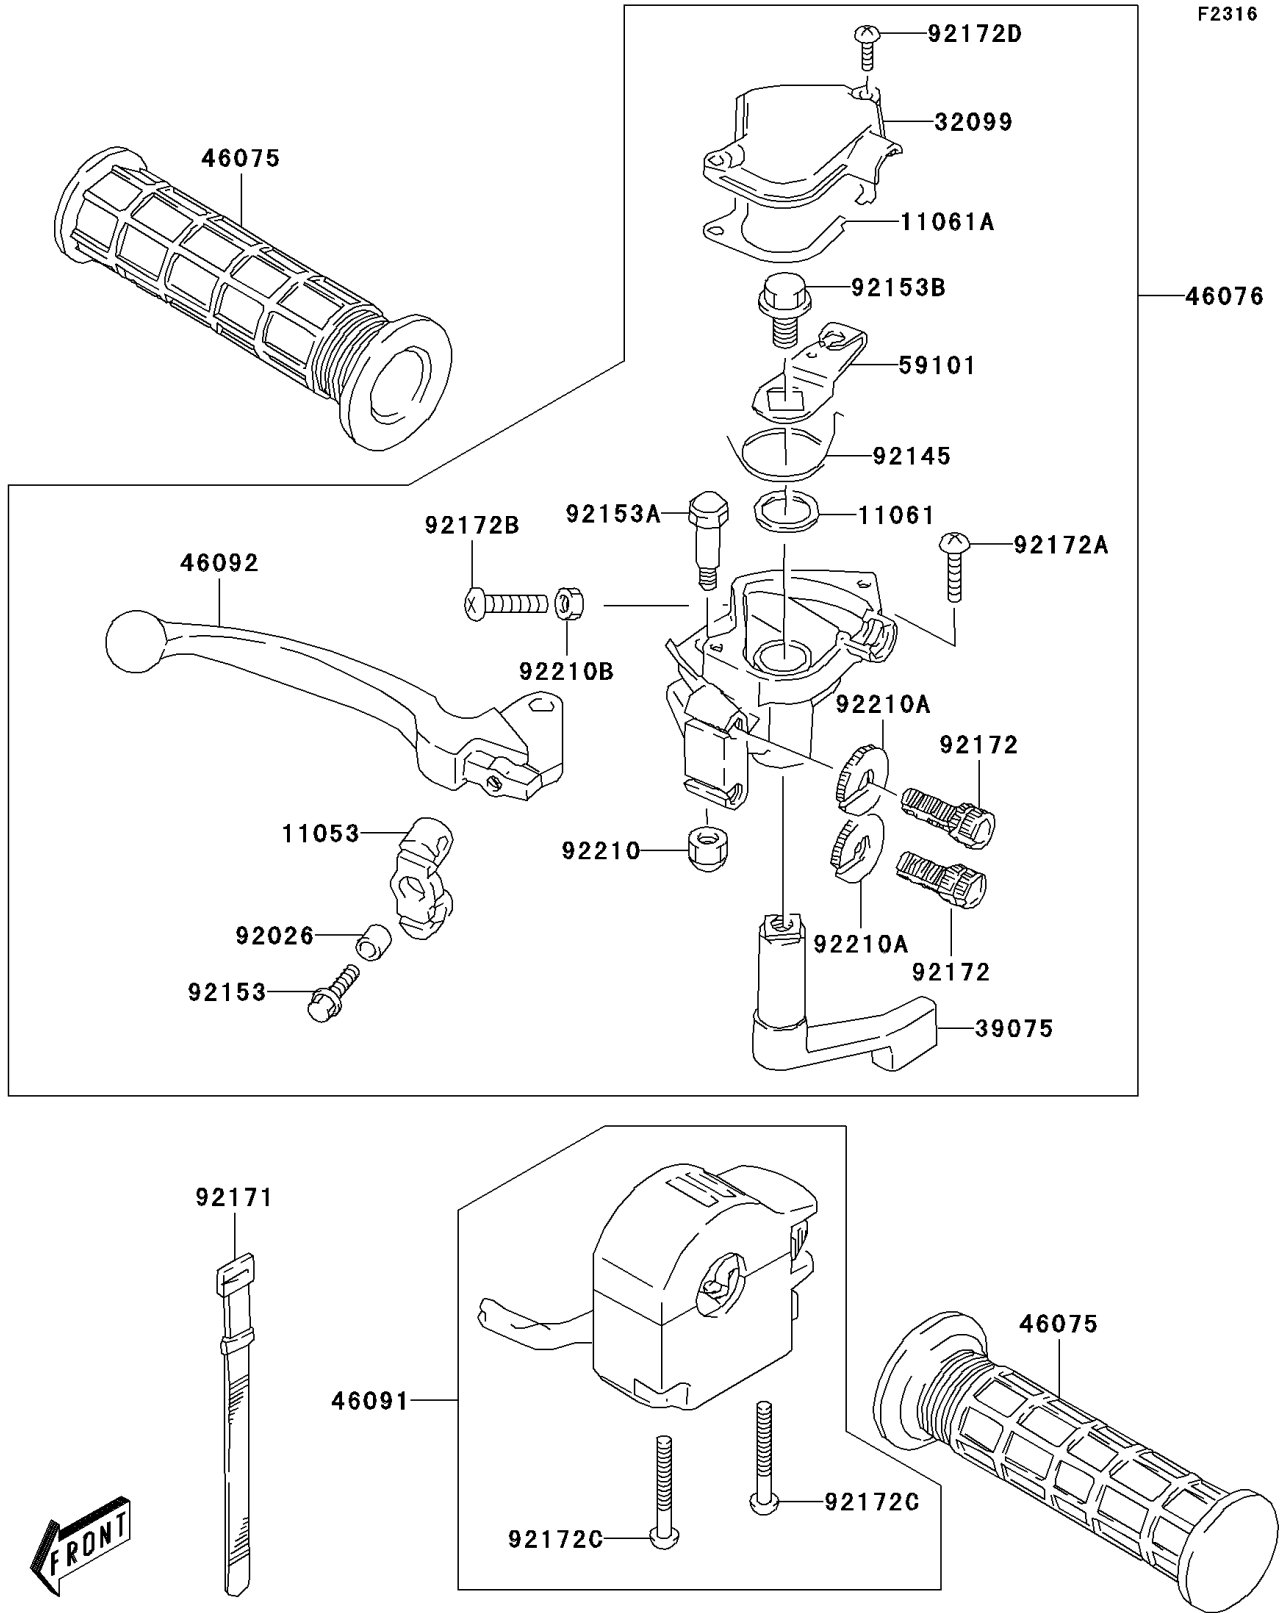

2004 KFX80 PARTS DIAGRAM

Handle Lever

2004 KFX80 PARTS LIST

Handle Lever

ITEM NAME	PART NUMBER	QUANTITY
BRACKET,BRAKE CABLE (Ref # 11053)	11053-S004	1
GASKET,14X20X1.5 (Ref # 11061)	11061-S065	1
GASKET,THROTTLE CASE (Ref # 11061A)	11061-S066	1
CASE,THROTTLE (Ref # 32099)	32099-S009	1
LEVER-THROTTLE (Ref # 39075)	39075-S002	1
GRIP,HANDLE,BLACK (Ref # 46075)	46075-S005-504	2
LEVER-ASSY-GRIP,FRONT BRAKE (Ref # 46076)	46076-S011	1
HOUSING-ASSY-CONTROL (Ref # 46091)	46091-S004	1
LEVER-GRIP,FRONT BRAKE (Ref # 46092)	46092-S009	1
REEL,THROTTLE CABLE (Ref # 59101)	59101-S005	1
SPACER (Ref # 92026)	92026-S072	1
SPRING,THROTTLE LEVER (Ref # 92145)	92145-S081	1
BOLT (Ref # 92153)	92153-S012	1
BOLT (Ref # 92153A)	92153-S198	1
BOLT (Ref # 92153B)	92153-S226	1
CLAMP,L=120 (Ref # 92171)	92171-S035	1
SCREW (Ref # 92172)	92172-S134	2
SCREW,PARKING BRAKE SWITCH (Ref # 92172A)	92172-S150	1
SCREW (Ref # 92172B)	92172-S155	1
SCREW (Ref # 92172C)	92172-S156	2
SCREW (Ref # 92172D)	92172-S157	2
NUT (Ref # 92210)	92210-S024	1
NUT,CABLE ADJUSTER LOCK (Ref # 92210A)	92210-S070	2
NUT (Ref # 92210B)	92210-S087	1