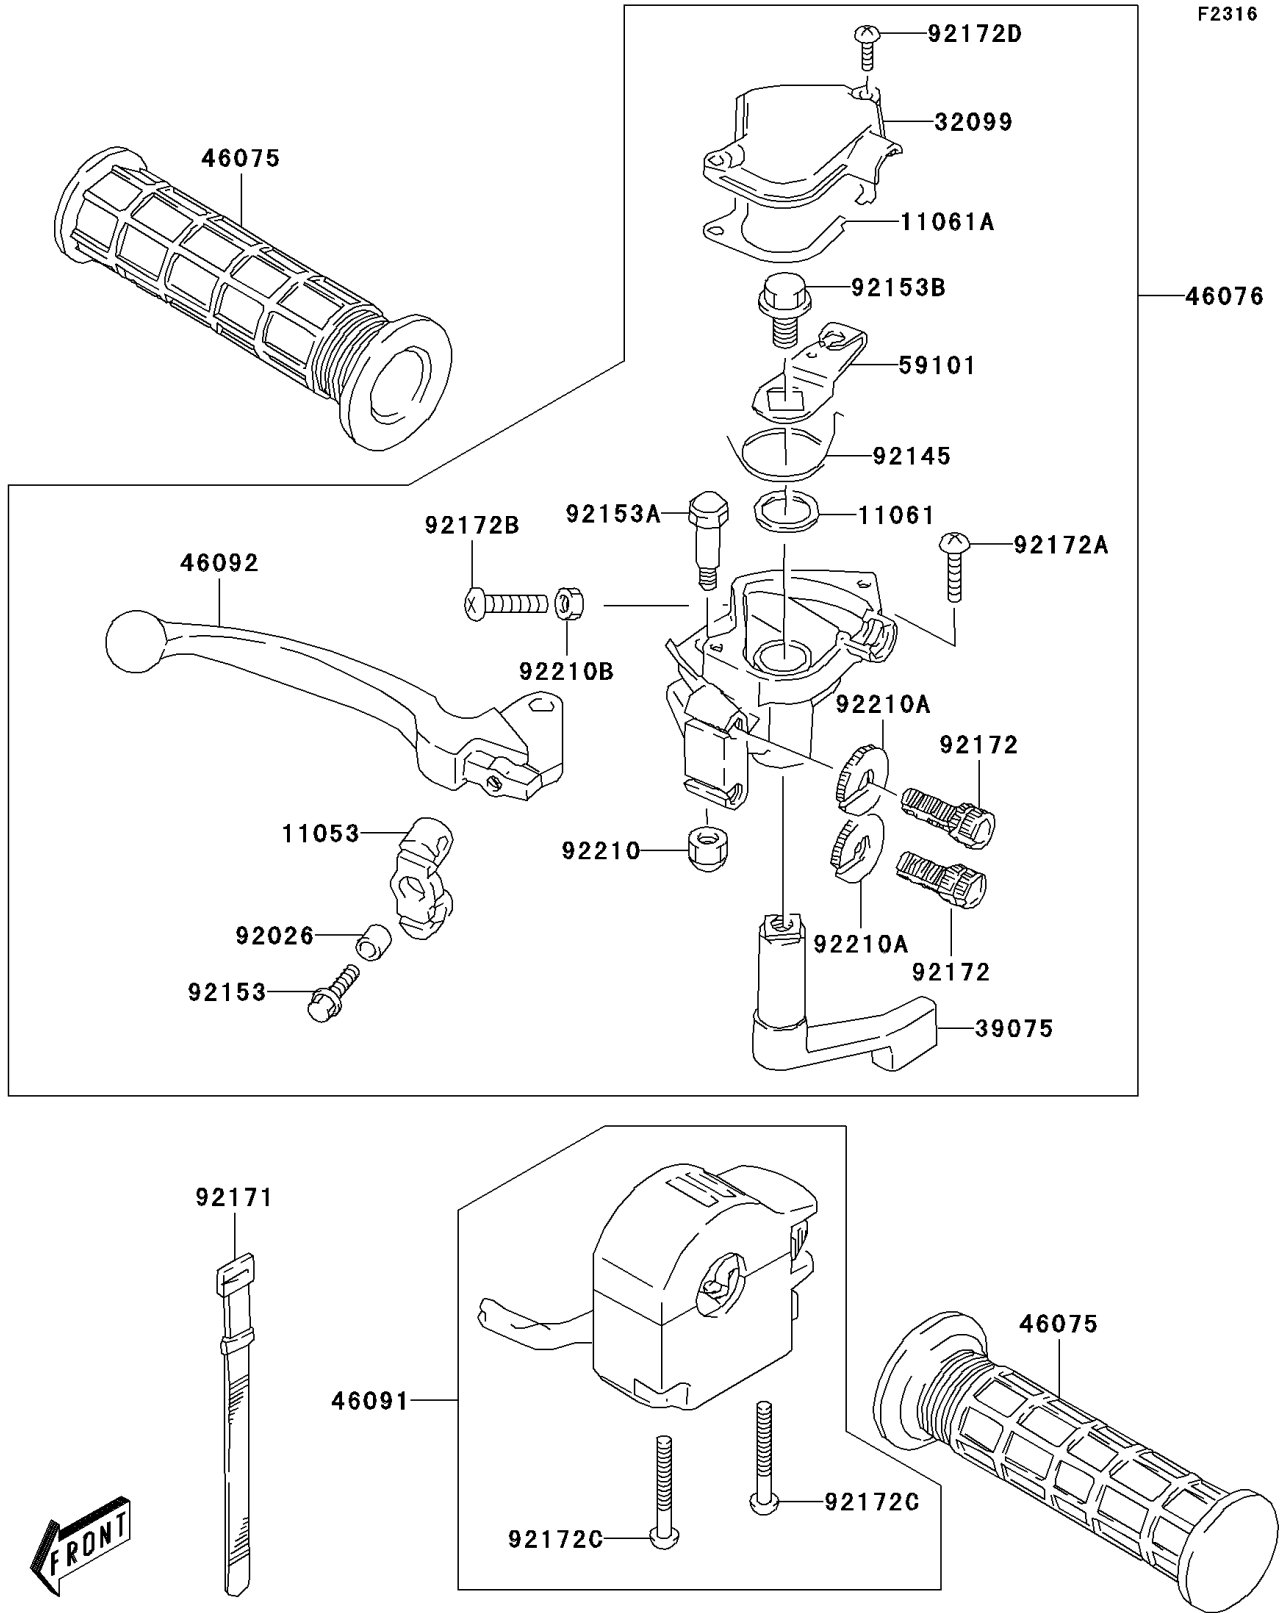

# 2005 KFX80 PARTS DIAGRAM

Handle Lever

## 2005 KFX80 PARTS LIST

### Handle Lever

ITEM NAME	PART NUMBER	QUANTITY
BRACKET,BRAKE CABLE (Ref # 11053)	11053-S004	1
GASKET,14X20X1.5 (Ref # 11061)	11061-S065	1
GASKET,THROTTLE CASE (Ref # 11061A)	11061-S066	1
CASE,THROTTLE (Ref # 32099)	32099-S009	1
LEVER-THROTTLE (Ref # 39075)	39075-S002	1
GRIP,HANDLE,BLACK (Ref # 46075)	46075-S005-504	2
LEVER-ASSY-GRIP,FRONT BRAKE (Ref # 46076)	46076-S011	1
HOUSING-ASSY-CONTROL (Ref # 46091)	46091-S004	1
LEVER-GRIP,FRONT BRAKE (Ref # 46092)	46092-S009	1
REEL,THROTTLE CABLE (Ref # 59101)	59101-S005	1
SPACER (Ref # 92026)	92026-S072	1
SPRING,THROTTLE LEVER (Ref # 92145)	92145-S081	1
BOLT (Ref # 92153)	92153-S012	1
BOLT (Ref # 92153A)	92153-S198	1
BOLT (Ref # 92153B)	92153-S226	1
CLAMP,L=120 (Ref # 92171)	92171-S035	1
SCREW (Ref # 92172)	92172-S134	2
SCREW,PARKING BRAKE SWITCH (Ref # 92172A)	92172-S150	1
SCREW (Ref # 92172B)	92172-S155	1
SCREW (Ref # 92172C)	92172-S156	2
SCREW (Ref # 92172D)	92172-S157	2
NUT (Ref # 92210)	92210-S024	1
NUT,CABLE ADJUSTER LOCK (Ref # 92210A)	92210-S070	2
NUT (Ref # 92210B)	92210-S087	1