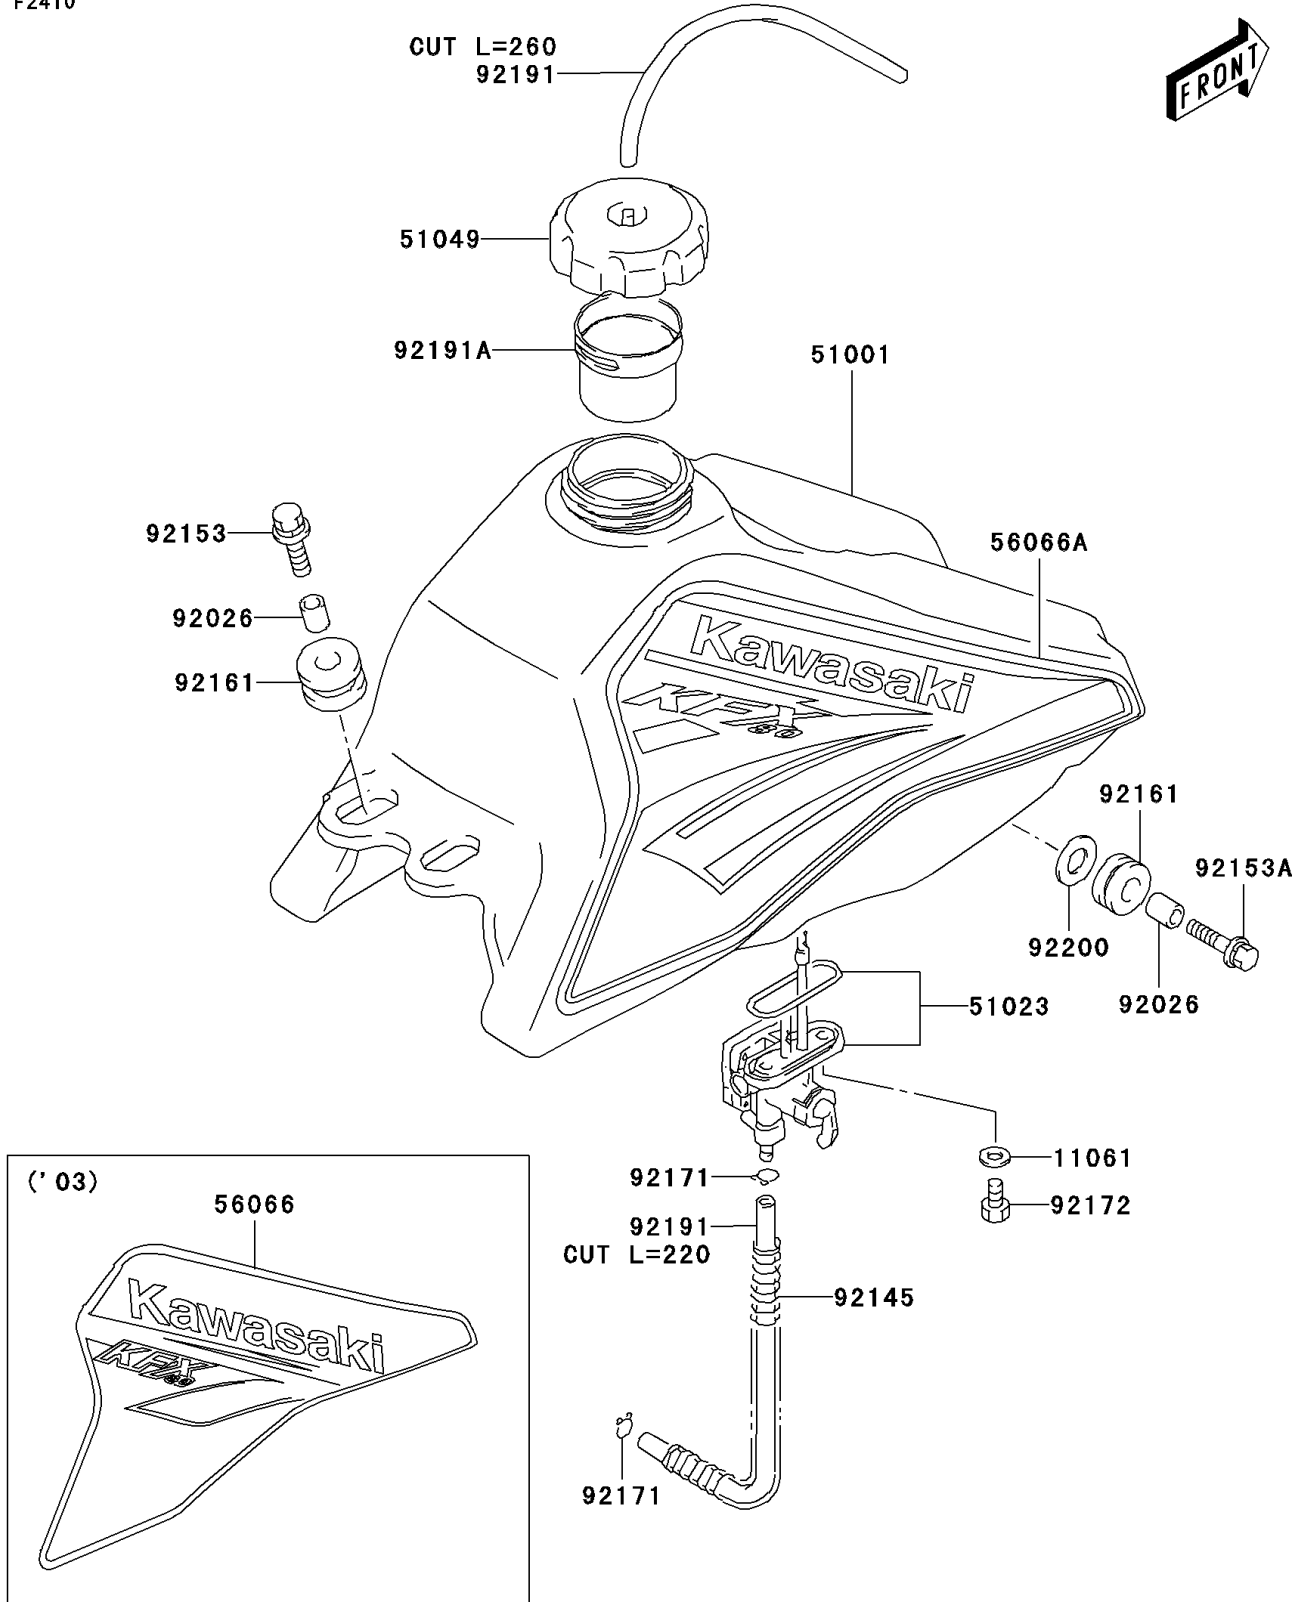

2004 KFX80 PARTS DIAGRAM

Fuel Tank(KSF80-A1/A2)

F2410

2004 KFX80 PARTS LIST

Fuel Tank(KSF80-A1/A2)

ITEM NAME	PART NUMBER	QUANTITY
GASKET,6.4X11.5X0.8 (Ref # 11061)	11061-S002	2
TANK-COMP-FUEL,BLACK (Ref # 51001)	51001-S006-504	1
TAP-ASSY (Ref # 51023)	51023-S006	1
CAP-TANK (Ref # 51049)	51049-S007	1
PATTERN,SET,WHI/GLD/BLK/GRN (Ref # 56066A)	56066-S018-553	1
SPACER,FOOTREST (Ref # 92026)	92026-S057	4
SPRING,FUEL HOSE (Ref # 92145)	92145-S080	1
BOLT,FUEL TANK (Ref # 92153)	92153-S222	2
BOLT,FUEL TANK (Ref # 92153A)	92153-S223	2
DAMPER,FUEL TANK (Ref # 92161)	92161-S076	4
CLAMP,OIL HOSE (Ref # 92171)	92171-S062	2
SCREW,FUEL COCK (Ref # 92172)	92172-S151	2
TUBE,FUEL TANK BREATHER (Ref # 92191)	92191-S028	2
TUBE,FUEL TANK FILLER (Ref # 92191A)	92191-S029	1
WASHER,FOOTREST (Ref # 92200)	92200-S093	2