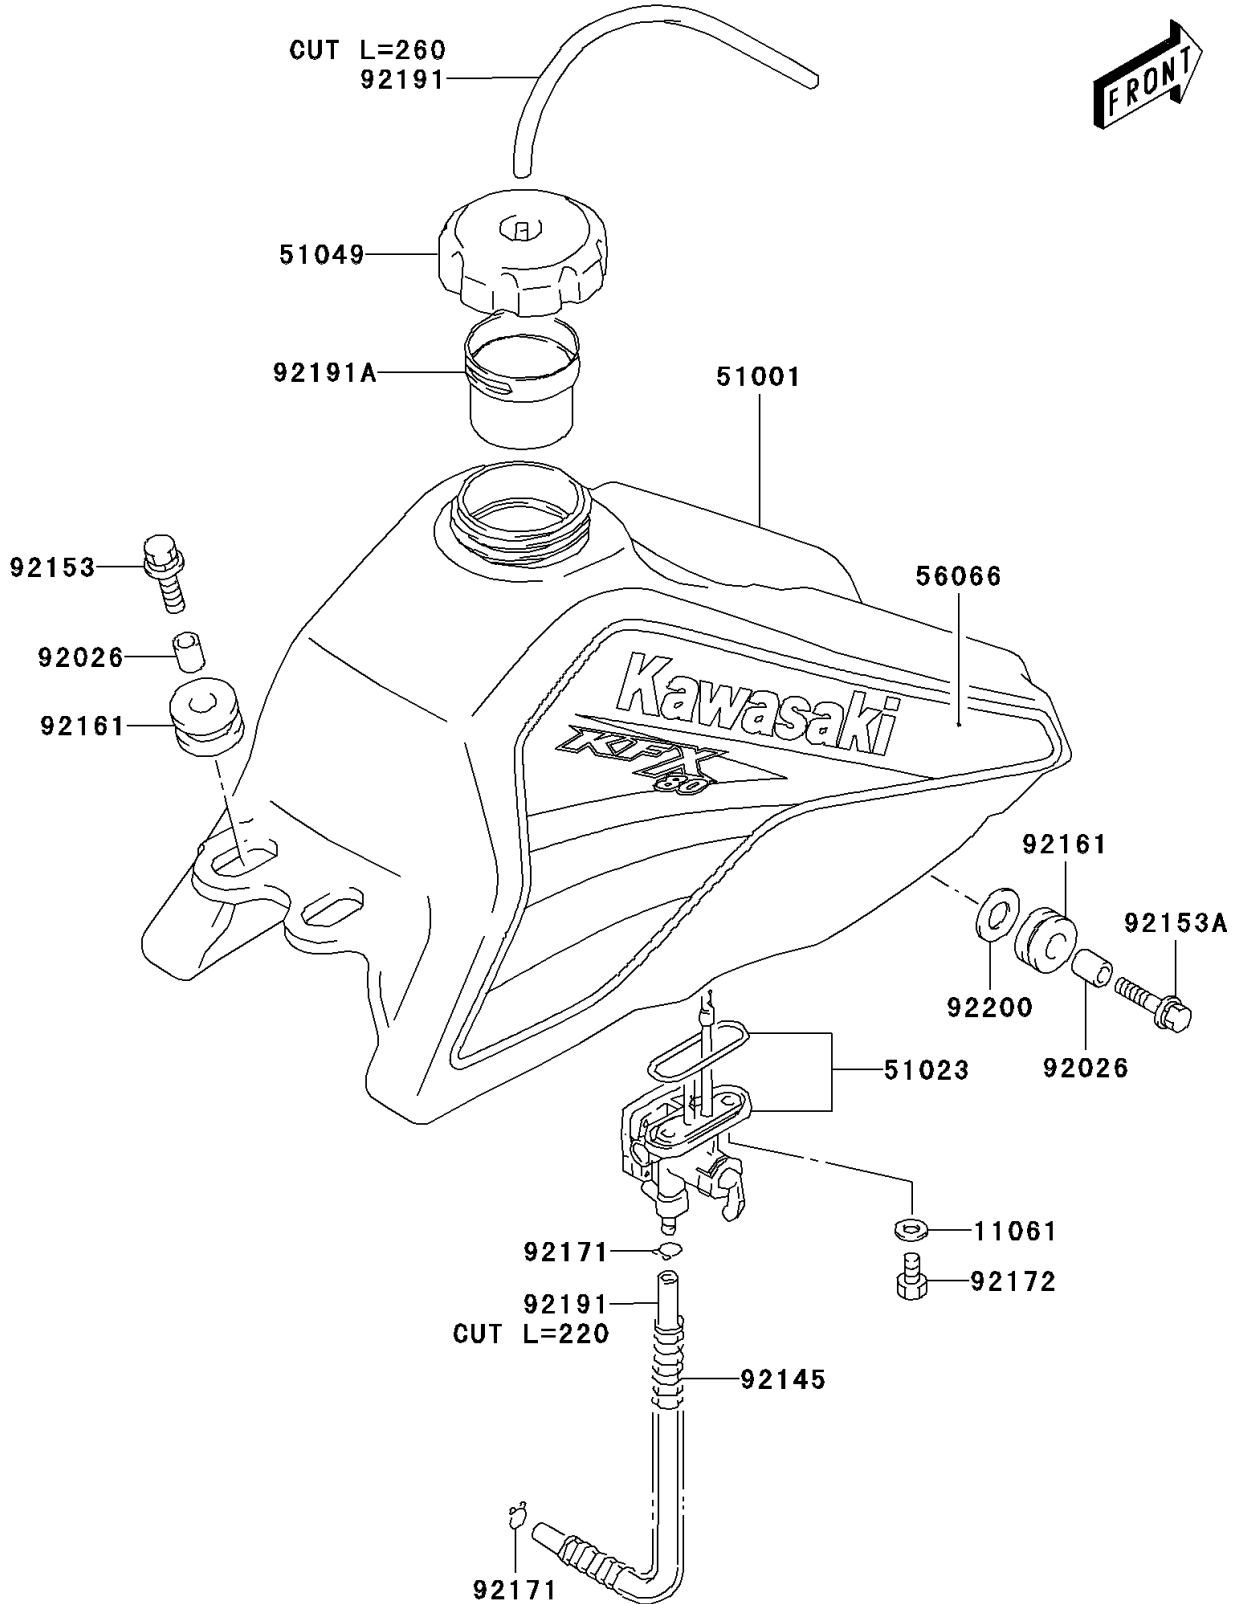

# 2005 KFX80 PARTS DIAGRAM

Fuel Tank(KSF80-A3)

F2410A

## 2005 KFX80 PARTS LIST

Fuel Tank(KSF80-A3)

ITEM NAME	PART NUMBER	QUANTITY
GASKET,6.4X11.5X0.8 (Ref # 11061)	11061-S002	2
TANK-COMP-FUEL,BLACK (Ref # 51001)	51001-S006-504	1
TAP-ASSY (Ref # 51023)	51023-S006	1
CAP-TANK (Ref # 51049)	51049-S007	1
PATTERN,SET,WHT/BLK/GLD/GRN (Ref # 56066)	56066-S035-587	1
SPACER,FOOTREST (Ref # 92026)	92026-S057	4
SPRING,FUEL HOSE (Ref # 92145)	92145-S080	1
BOLT,FUEL TANK (Ref # 92153)	92153-S222	2
BOLT,FUEL TANK (Ref # 92153A)	92153-S223	2
DAMPER,FUEL TANK (Ref # 92161)	92161-S076	4
CLAMP,OIL HOSE (Ref # 92171)	92171-S062	2
SCREW,FUEL COCK (Ref # 92172)	92172-S151	2
TUBE,FUEL TANK BREATHER (Ref # 92191)	92191-S028	2
TUBE,FUEL TANK FILLER (Ref # 92191A)	92191-S029	1
WASHER,FOOTREST (Ref # 92200)	92200-S093	2