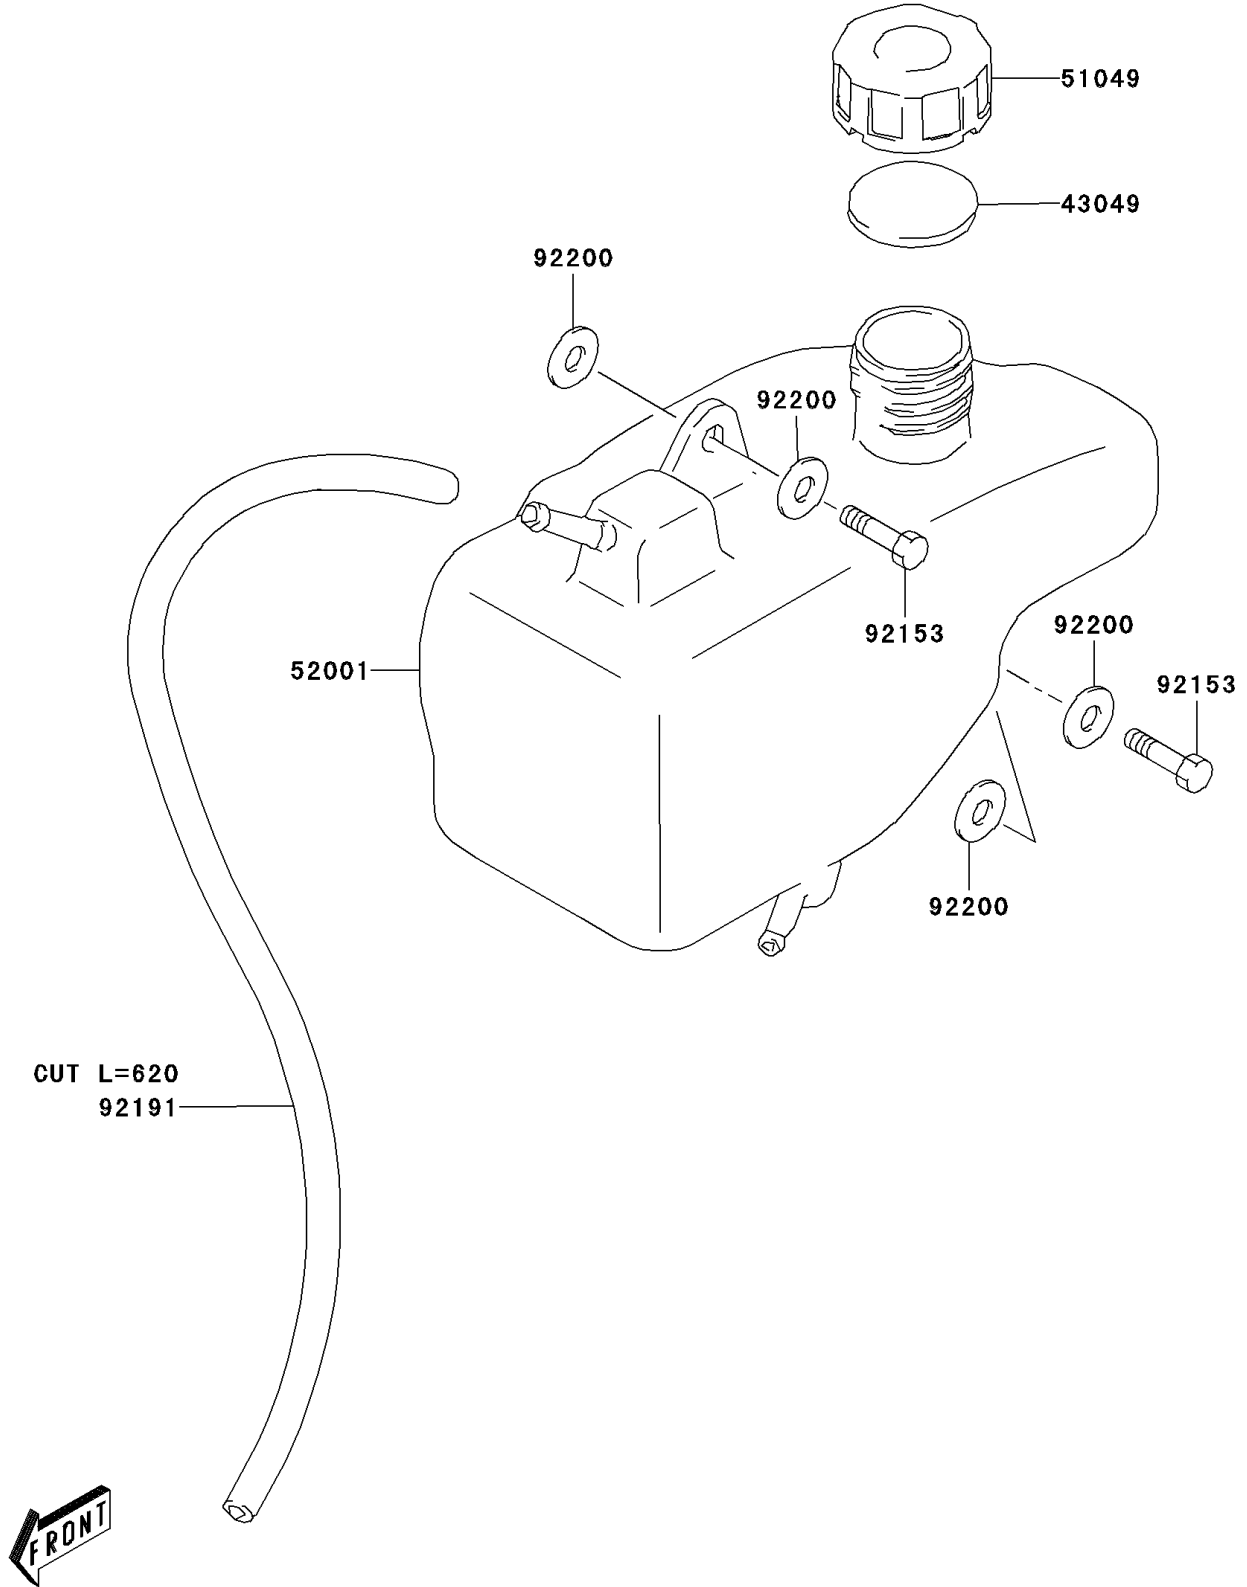

# 2004 KFX80 PARTS DIAGRAM

Oil Tank

F2450

## 2004 KFX80 PARTS LIST

### Oil Tank

ITEM NAME	PART NUMBER	QUANTITY
PACKING,OIL TANK CAP (Ref # 43049)	43049-S005	1
CAP-TANK (Ref # 51049)	51049-S006	1
TANK-OIL (Ref # 52001)	52001-S002	1
BOLT,OIL TANK (Ref # 92153)	92153-S224	2
TUBE,BRAKE BREATHER (Ref # 92191)	92191-S050	1
WASHER,OIL TANK (Ref # 92200)	92200-S118	4