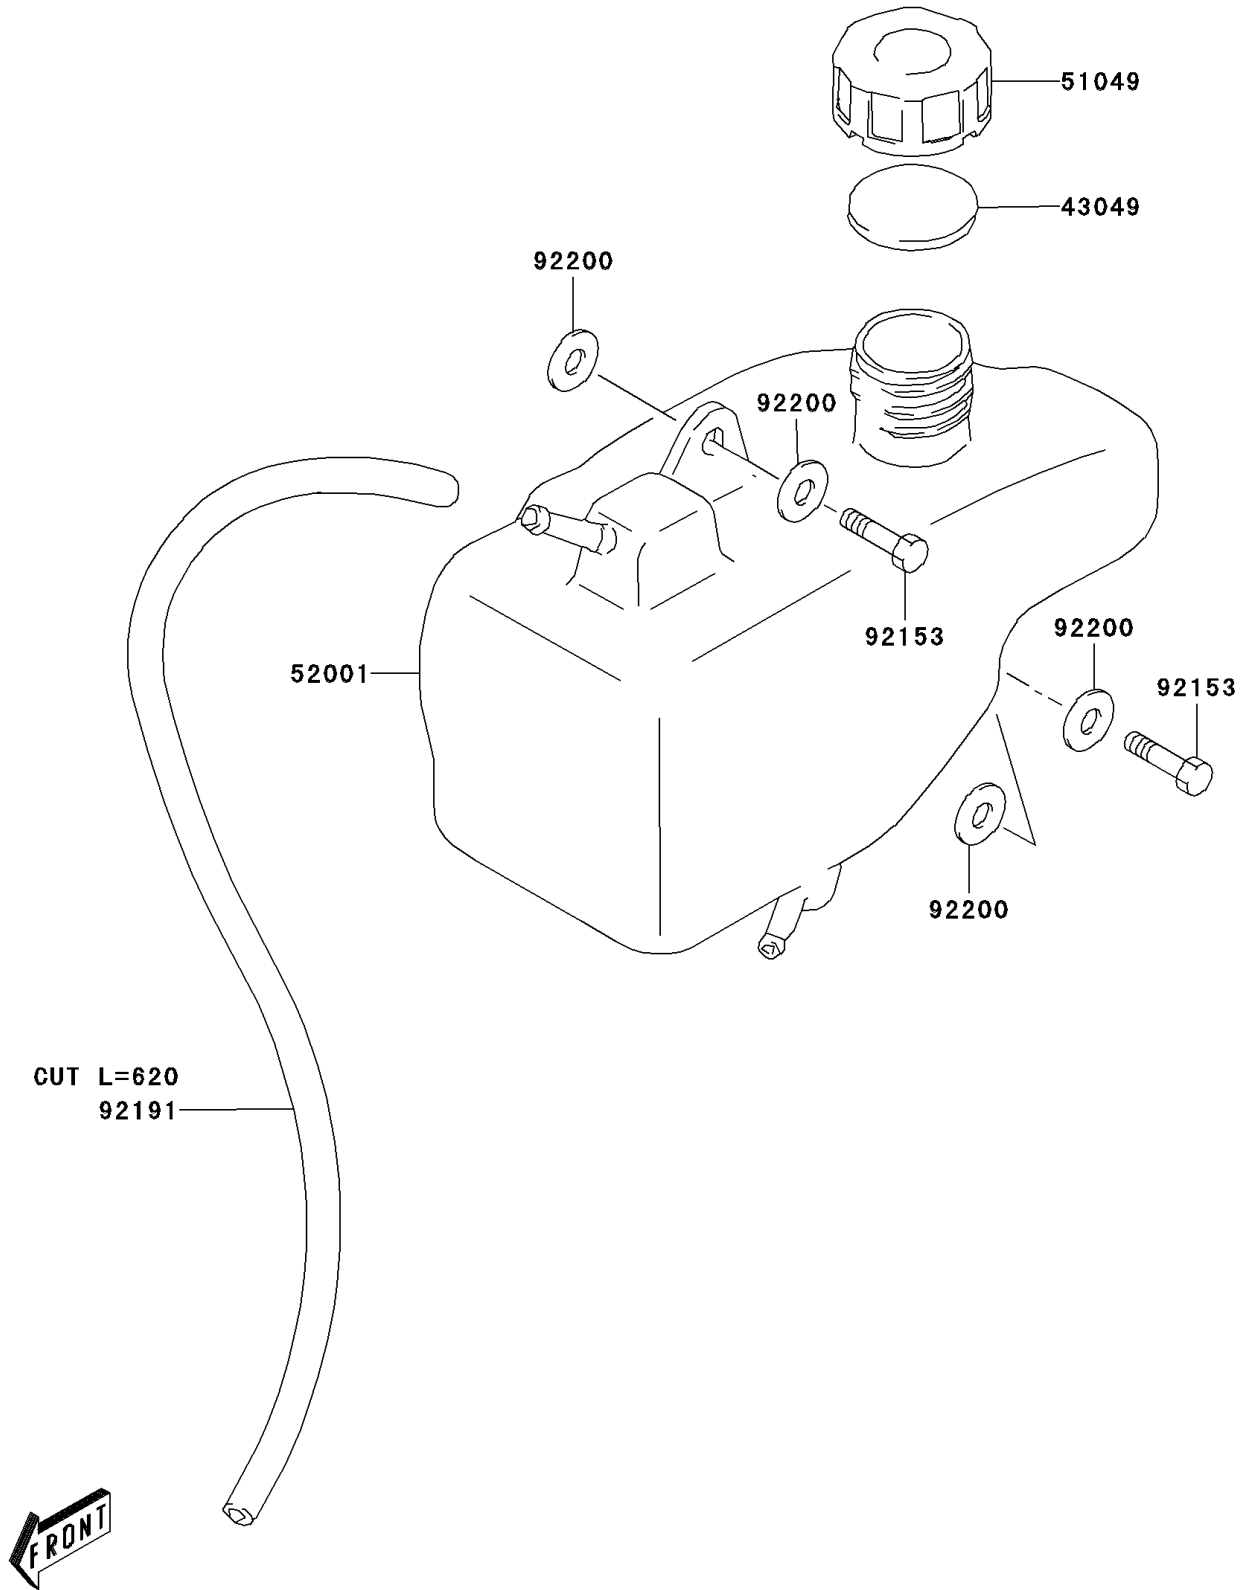

# 2004 KFX80 PARTS DIAGRAM

Oil Tank

F2450

## 2004 KFX80 PARTS LIST

### Oil Tank

ITEM NAME	PART NUMBER	QUANTITY
PACKING,OIL TANK CAP (Ref # 43049)	43049-S005	1
CAP-TANK (Ref # 51049)	51049-S006	1
TANK-OIL (Ref # 52001)	52001-S002	1
BOLT,OIL TANK (Ref # 92153)	92153-S224	2
TUBE,BRAKE BREATHER (Ref # 92191)	92191-S050	1
WASHER,OIL TANK (Ref # 92200)	92200-S118	4