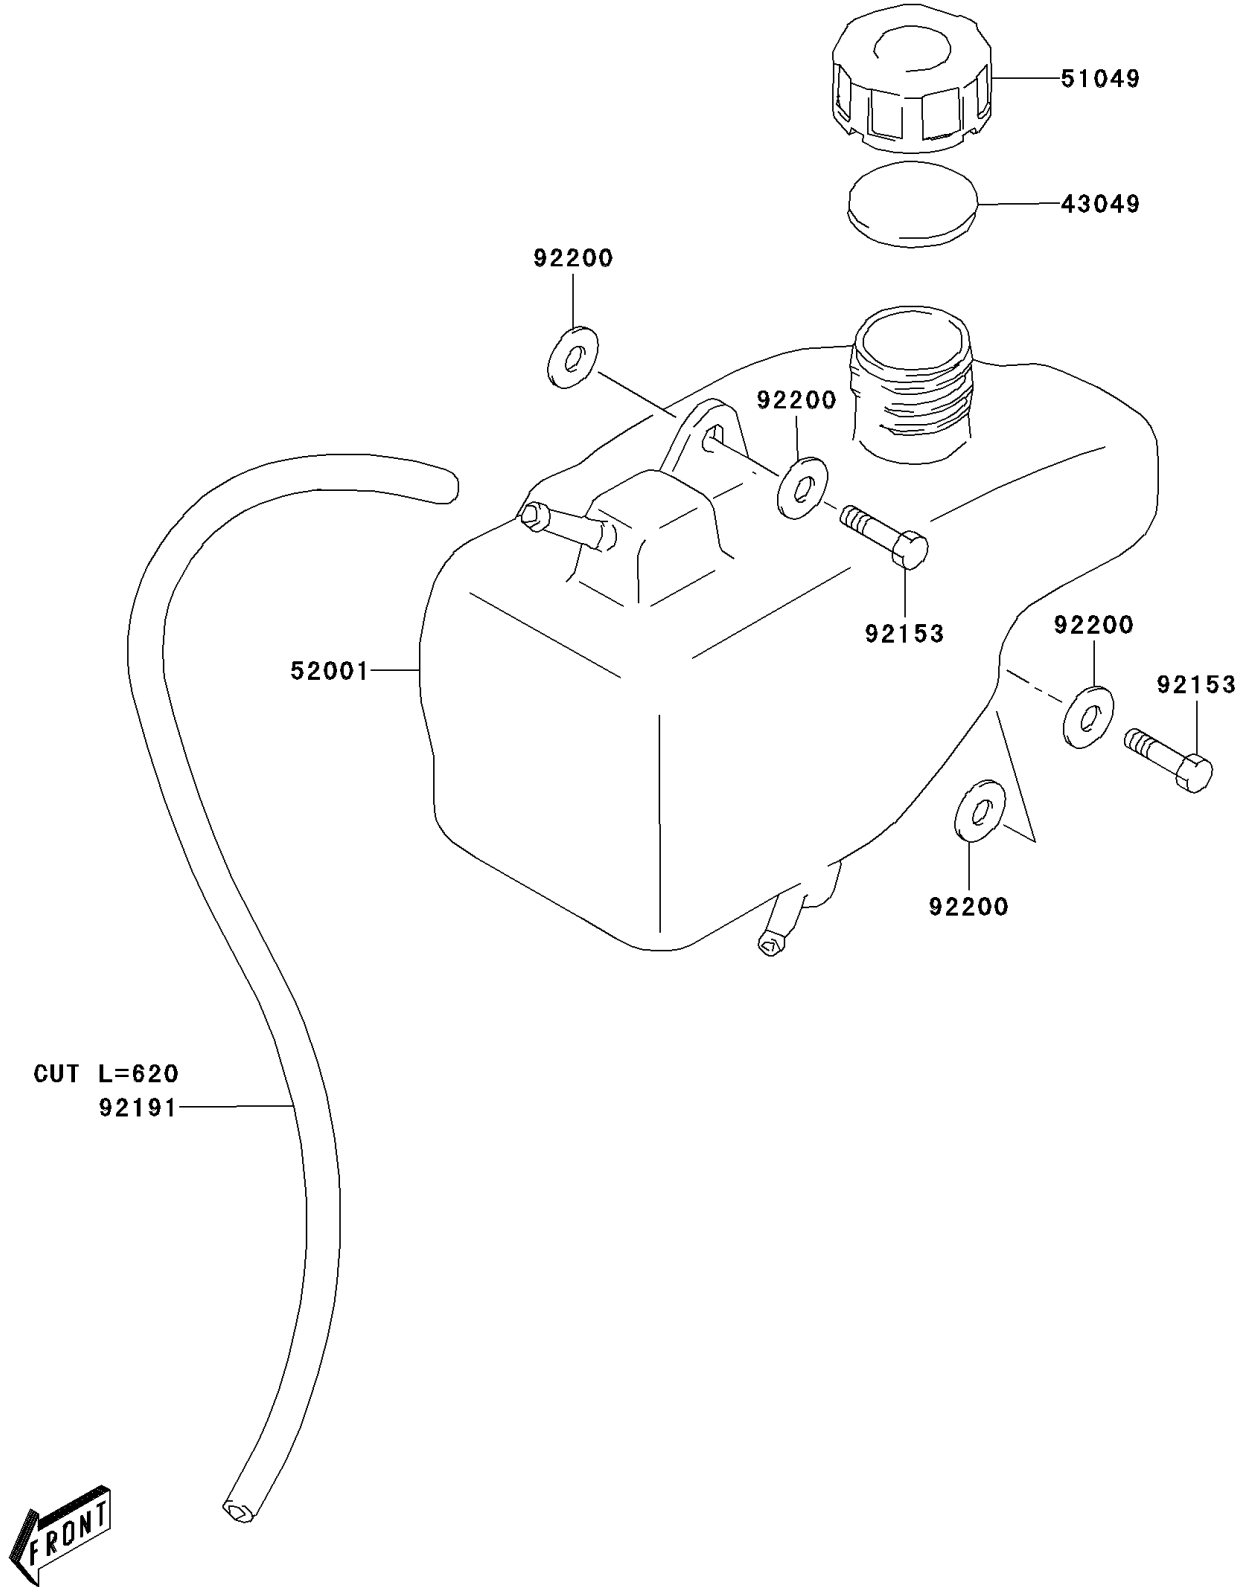

# 2005 KFX80 PARTS DIAGRAM

Oil Tank

F2450

## 2005 KFX80 PARTS LIST

### Oil Tank

ITEM NAME	PART NUMBER	QUANTITY
PACKING,OIL TANK CAP (Ref # 43049)	43049-S005	1
CAP-TANK (Ref # 51049)	51049-S006	1
TANK-OIL (Ref # 52001)	52001-S002	1
BOLT,OIL TANK (Ref # 92153)	92153-S224	2
TUBE,BRAKE BREATHER (Ref # 92191)	92191-S050	1
WASHER,OIL TANK (Ref # 92200)	92200-S118	4