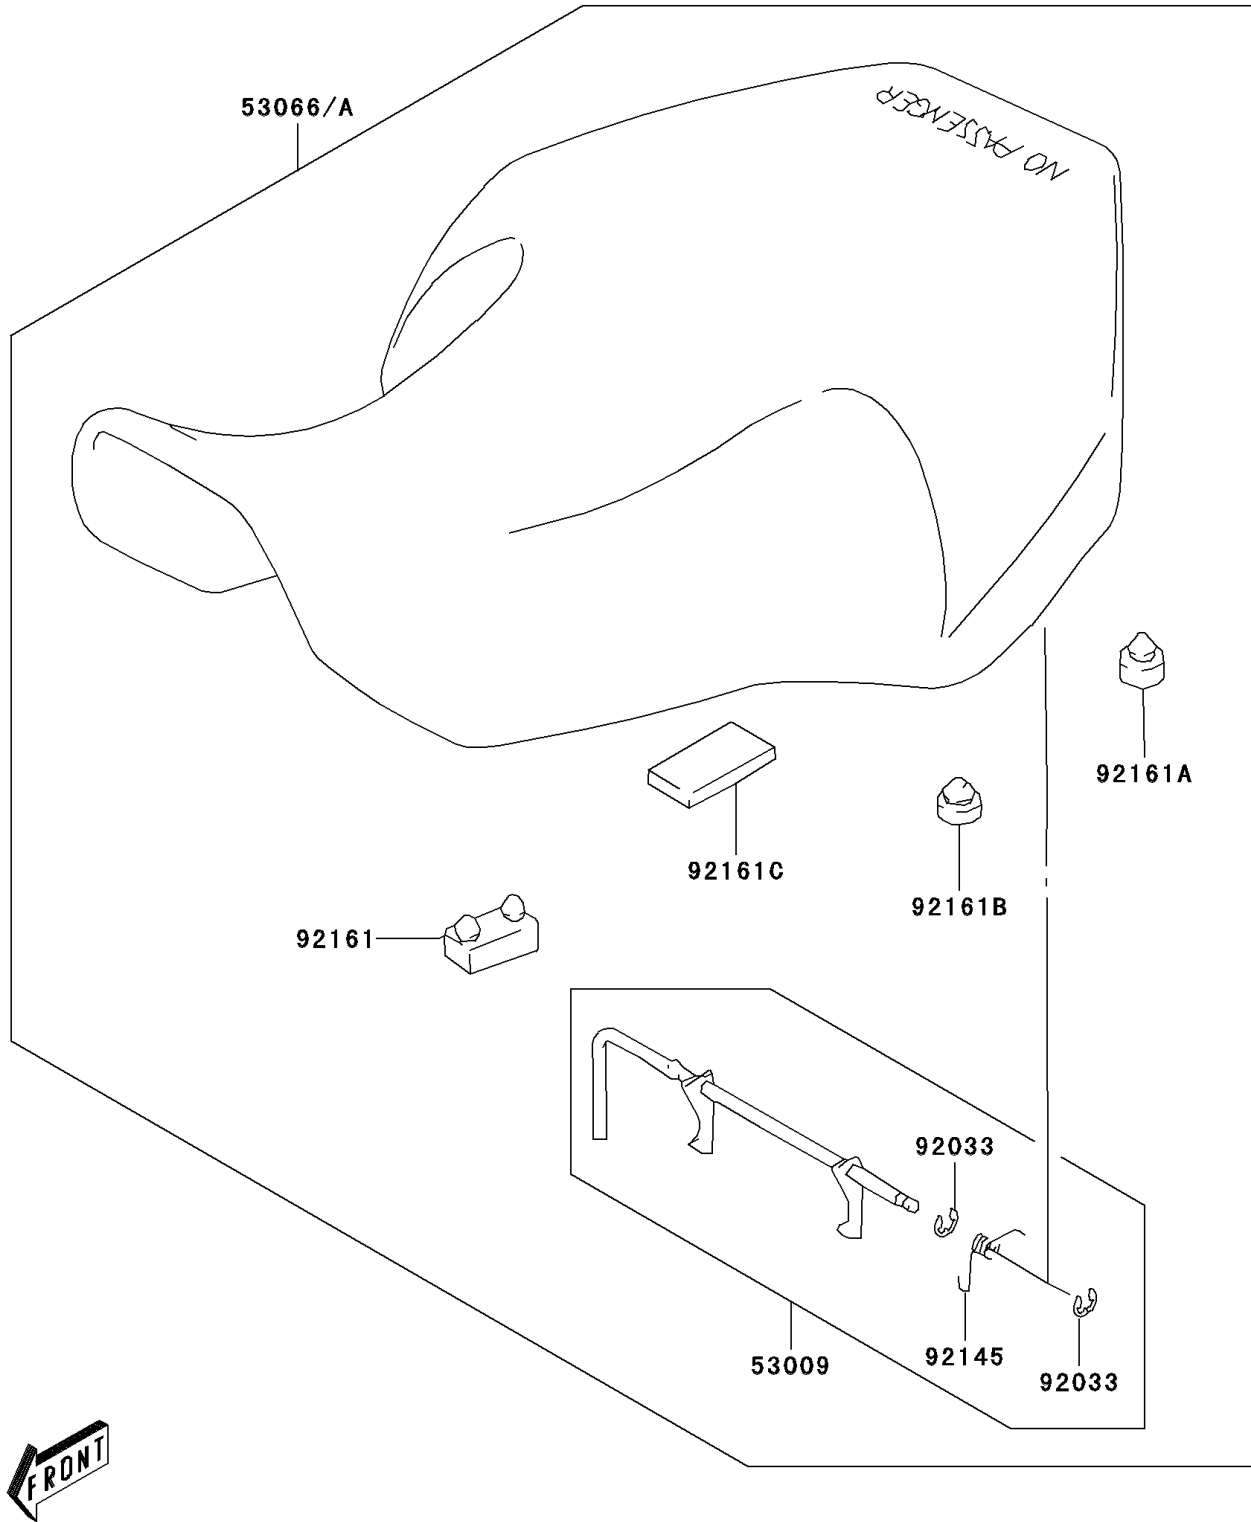

2003 KFX80 PARTS DIAGRAM

Seat

F2510

2003 KFX80 PARTS LIST

Seat

ITEM NAME	PART NUMBER	QUANTITY
HINGE (Ref # 53009)	53009-S002	1
RING-SNAP (Ref # 92033)	92033-S018	2
SPRING,SEAT (Ref # 92145)	92145-S082	1
DAMPER (Ref # 92161)	92161-S078	4
DAMPER (Ref # 92161A)	92161-S079	2
DAMPER (Ref # 92161B)	92161-S080	2
DAMPER,BATTERY (Ref # 92161C)	92161-S081	1
SEAT-ASSY,BLACK (Ref # 53066)	53066-S006-550	1
SEAT-ASSY,BLACK (Ref # 53066A)	53066-S008-550	1