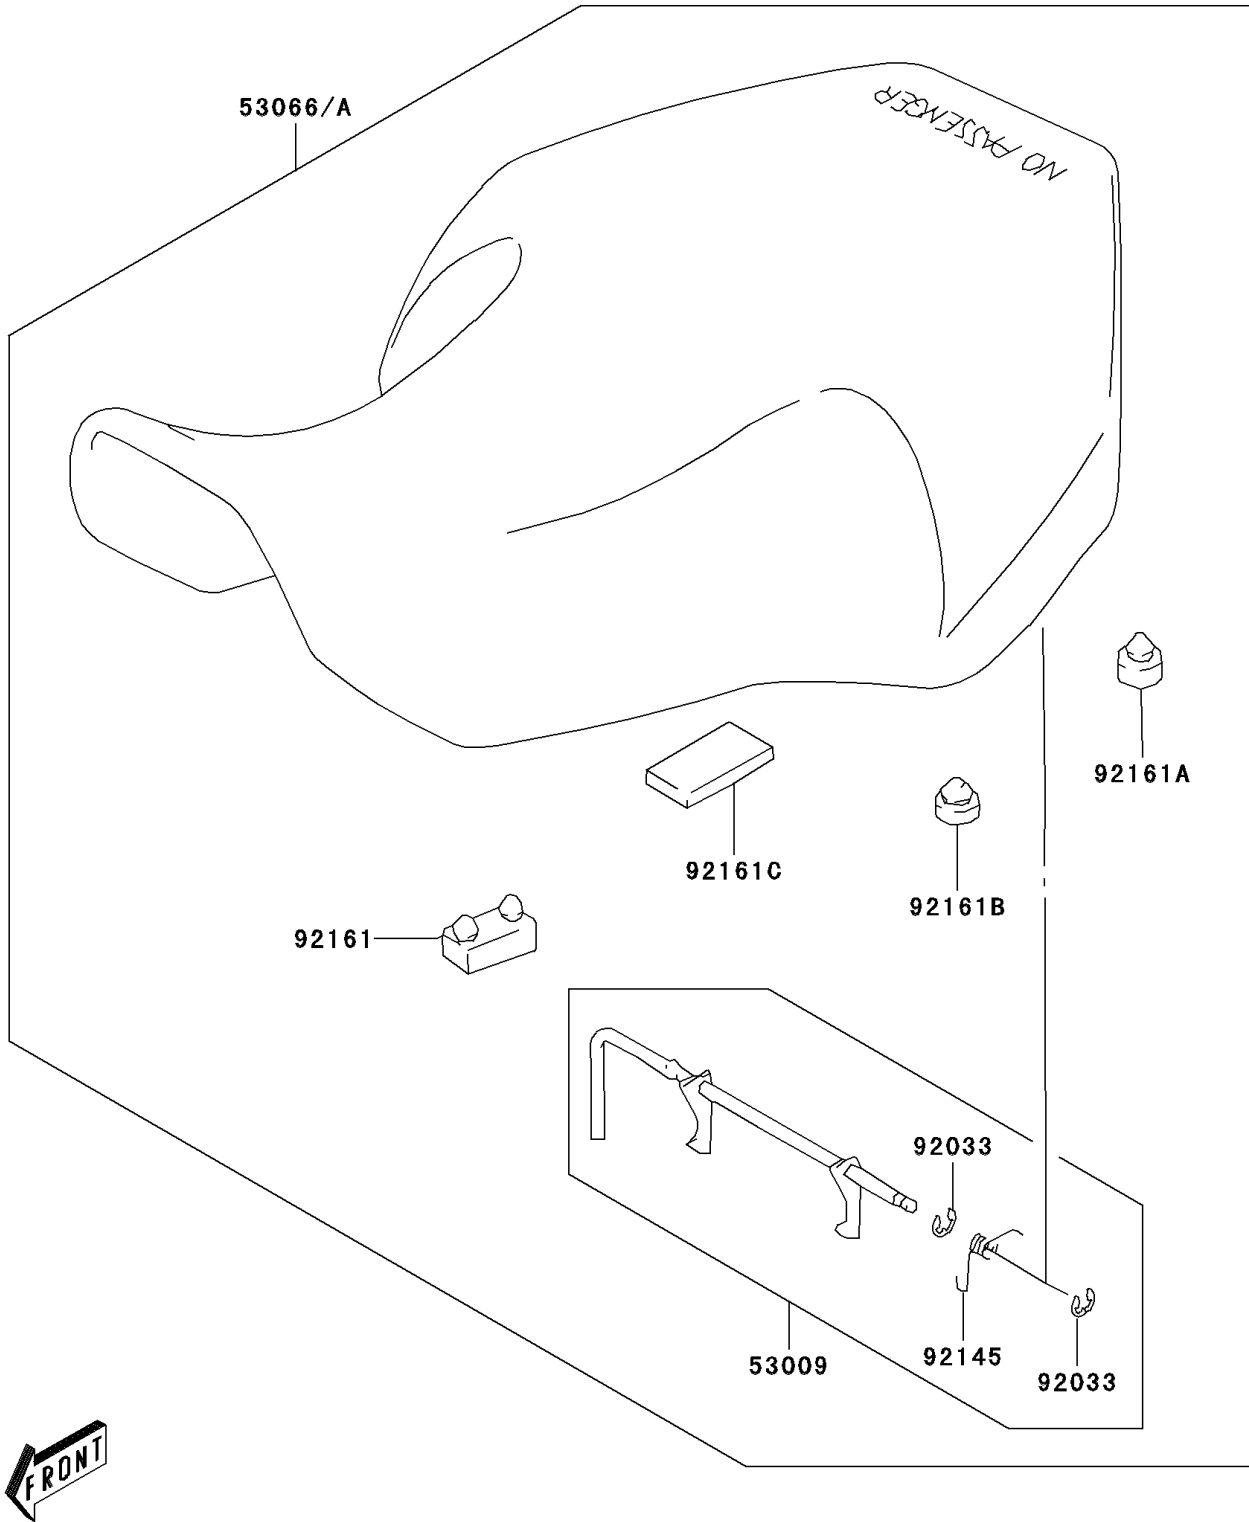

# 2004 KFX80 PARTS DIAGRAM

Seat

F2510

## 2004 KFX80 PARTS LIST

### Seat

ITEM NAME	PART NUMBER	QUANTITY
HINGE (Ref # 53009)	53009-S002	1
RING-SNAP (Ref # 92033)	92033-S018	2
SPRING,SEAT (Ref # 92145)	92145-S082	1
DAMPER (Ref # 92161)	92161-S078	4
DAMPER (Ref # 92161A)	92161-S079	2
DAMPER (Ref # 92161B)	92161-S080	2
DAMPER,BATTERY (Ref # 92161C)	92161-S081	1
SEAT-ASSY,BLACK (Ref # 53066)	53066-S006-550	1
SEAT-ASSY,BLACK (Ref # 53066A)	53066-S008-550	1