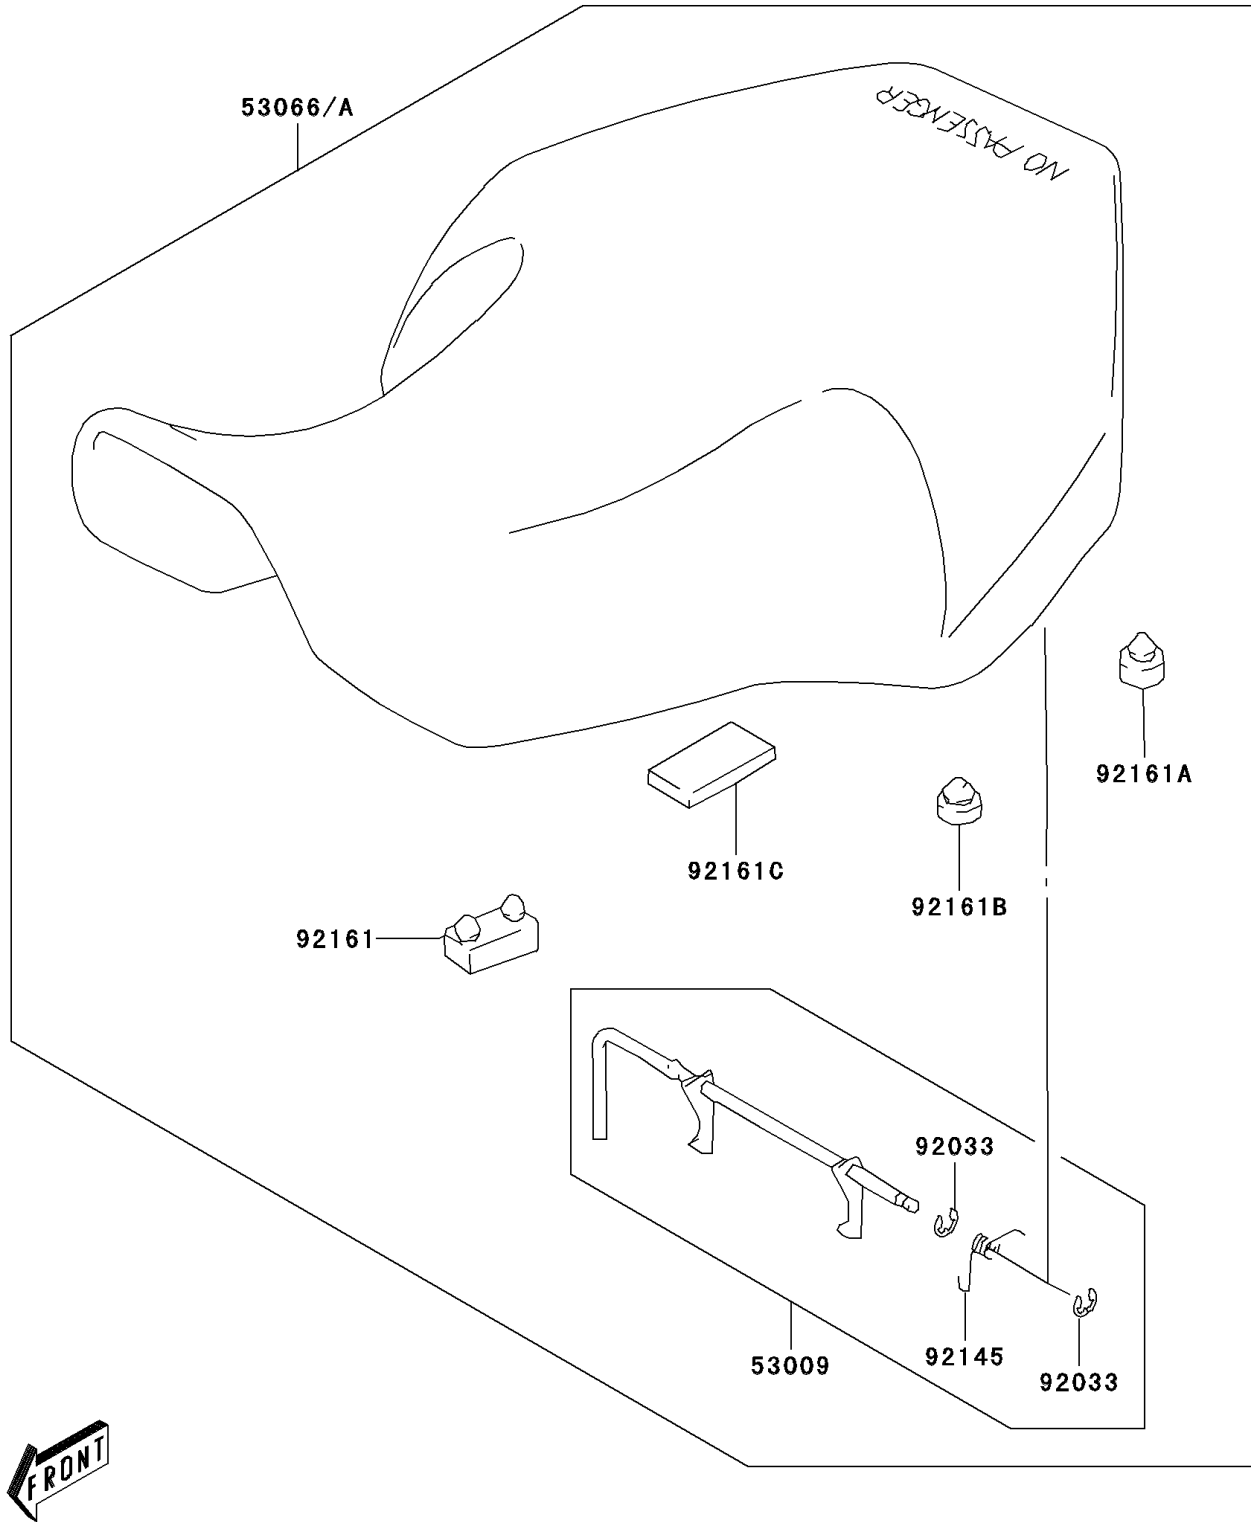

2004 KFX80 PARTS DIAGRAM

Seat

F2510

2004 KFX80 PARTS LIST

Seat

ITEM NAME	PART NUMBER	QUANTITY
HINGE (Ref # 53009)	53009-S002	1
RING-SNAP (Ref # 92033)	92033-S018	2
SPRING,SEAT (Ref # 92145)	92145-S082	1
DAMPER (Ref # 92161)	92161-S078	4
DAMPER (Ref # 92161A)	92161-S079	2
DAMPER (Ref # 92161B)	92161-S080	2
DAMPER,BATTERY (Ref # 92161C)	92161-S081	1
SEAT-ASSY,BLACK (Ref # 53066)	53066-S006-550	1
SEAT-ASSY,BLACK (Ref # 53066A)	53066-S008-550	1