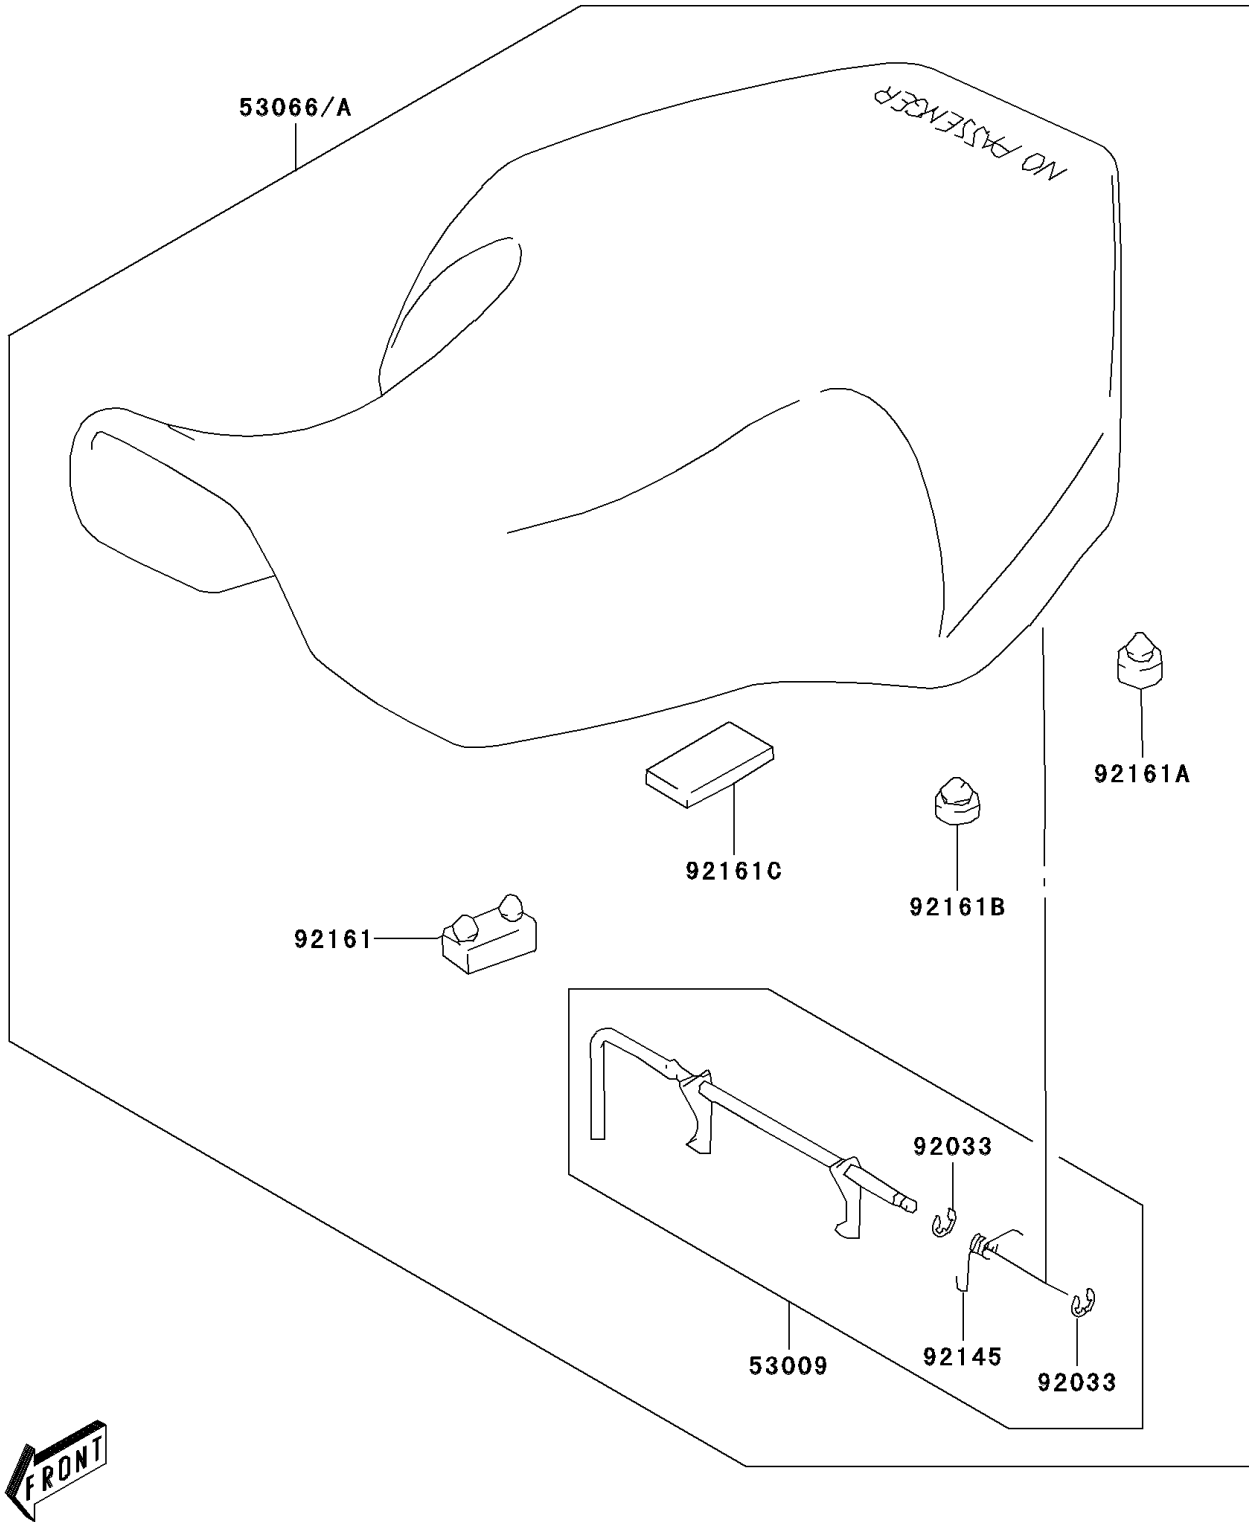

2005 KFX80 PARTS DIAGRAM

Seat

F2510

2005 KFX80 PARTS LIST

Seat

ITEM NAME	PART NUMBER	QUANTITY
HINGE (Ref # 53009)	53009-S002	1
RING-SNAP (Ref # 92033)	92033-S018	2
SPRING,SEAT (Ref # 92145)	92145-S082	1
DAMPER (Ref # 92161)	92161-S078	4
DAMPER (Ref # 92161A)	92161-S079	2
DAMPER (Ref # 92161B)	92161-S080	2
DAMPER,BATTERY (Ref # 92161C)	92161-S081	1
SEAT-ASSY,BLACK (Ref # 53066)	53066-S006-550	1
SEAT-ASSY,BLACK (Ref # 53066A)	53066-S008-550	1