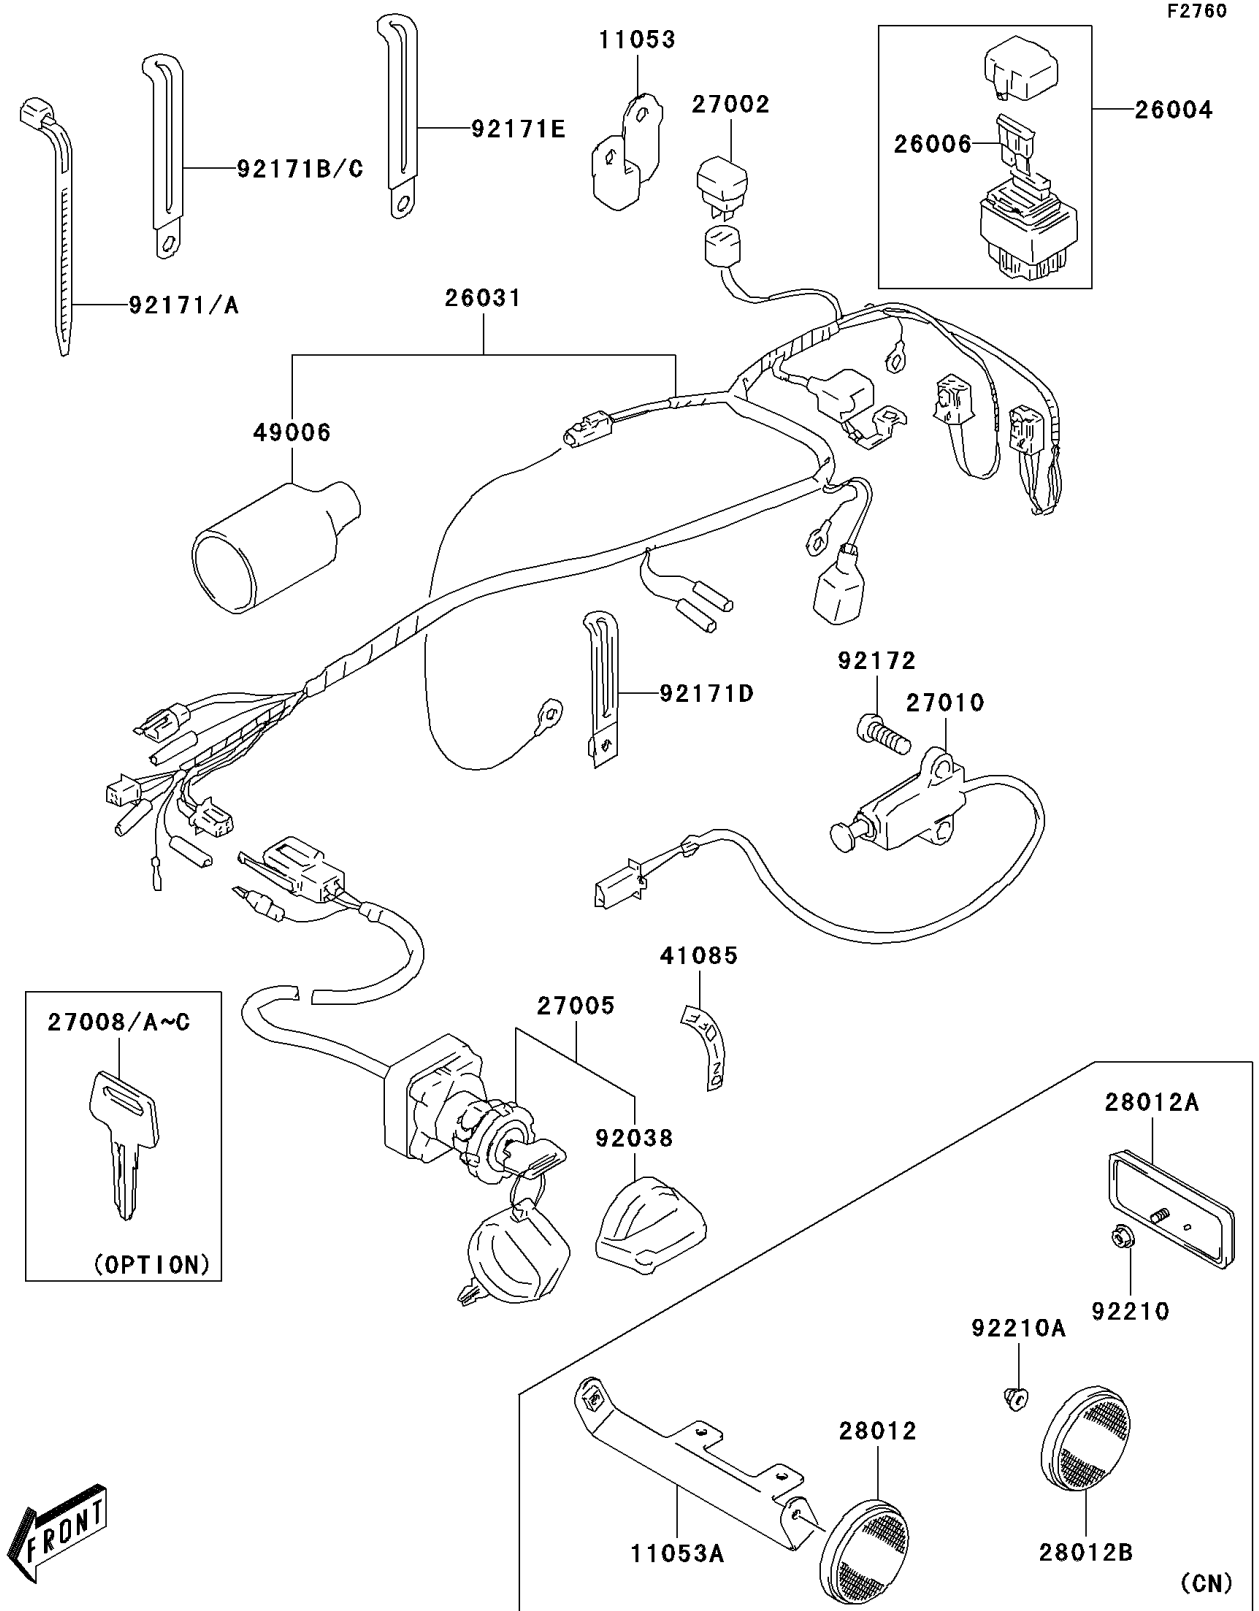

# 2003 KFX80 PARTS DIAGRAM

Chassis Electrical Equipment

## 2003 KFX80 PARTS LIST

### Chassis Electrical Equipment

ITEM NAME	PART NUMBER	QUANTITY
BRACKET (Ref # 11053)	11053-S005	1
FUSE-ASSY (Ref # 26004)	26004-S001	1
FUSE,5A (Ref # 26006)	26006-S005	1
HARNESS (Ref # 26031)	26031-S001	1
RELAY-ASSY (Ref # 27002)	27002-S004	1
SWITCH-ASSY-IGNITION (Ref # 27005)	27005-S004	1
KEY-LOCK,BLANK,(TYPE:C) (Ref # 27008)	27008-S002	1
KEY-LOCK,BLANK,(TYPE:D) (Ref # 27008A)	27008-S003	1
SWITCH,PARKING BRAKE (Ref # 27010)	27010-S017	1
INDICATOR (Ref # 41085)	41085-S003	1
BOOT (Ref # 49006)	49006-S018	1
COVER,KEY (Ref # 92038)	92038-S005	1
CLAMP,L=125 (Ref # 92171)	92171-S014	3
CLAMP,L=165 (Ref # 92171A)	92171-S016	3
CLAMP,L=95 (Ref # 92171B)	92171-S047	2
CLAMP (Ref # 92171D)	92171-S080	1
CLAMP,WIRING HARNESS (Ref # 92171E)	92171-S081	1
SCREW,PARKING BRAKE SWITCH (Ref # 92172)	92172-S150	2
BRACKET (Ref # 11053A)	11053-S009	1
REFLECTOR-REFLEX,FR (Ref # 28012)	28012-S001	2
REFLECTOR-REFLEX,RR (Ref # 28012A)	28012-S003	1
REFLECTOR-REFLEX,REAR SIDE (Ref # 28012B)	28012-S004	2
NUT (Ref # 92210)	92210-S067	1
NUT (Ref # 92210A)	92210-S097	2