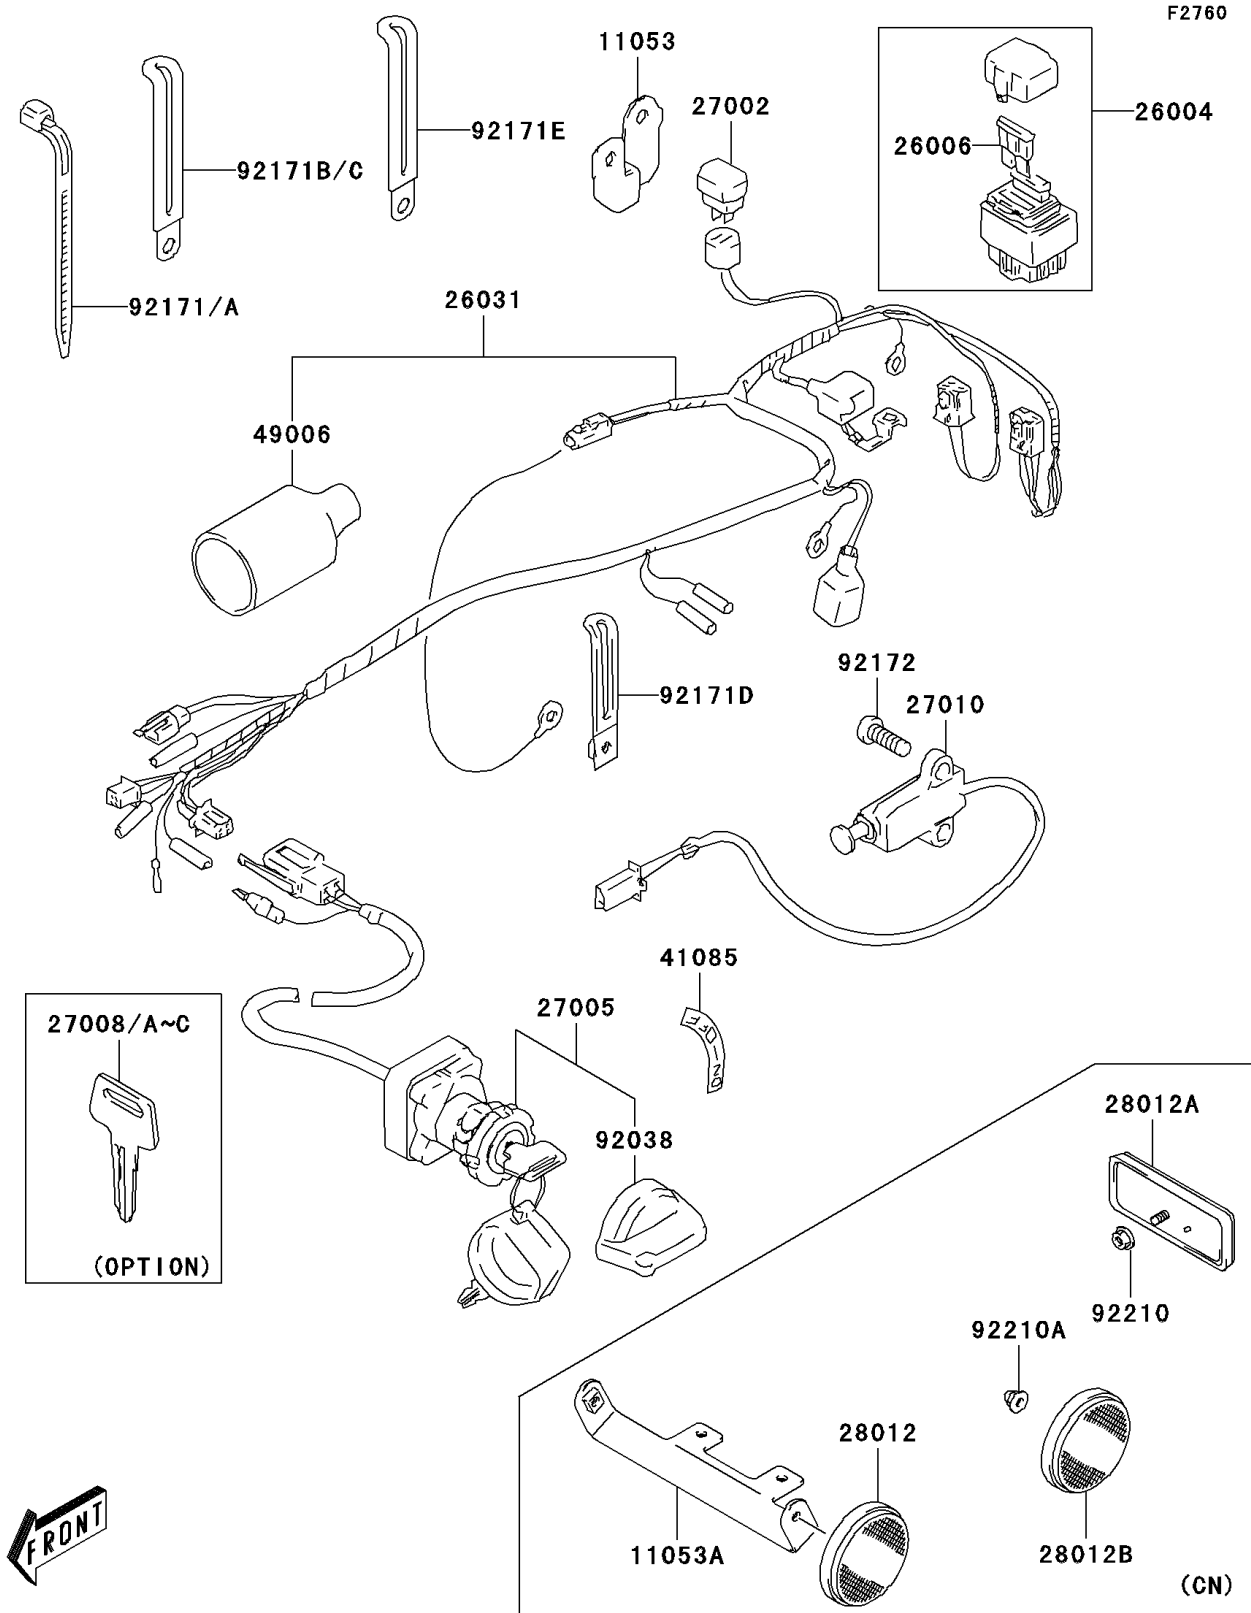

2003 KFX80 PARTS DIAGRAM

Chassis Electrical Equipment

2003 KFX80 PARTS LIST

Chassis Electrical Equipment

ITEM NAME	PART NUMBER	QUANTITY
BRACKET (Ref # 11053)	11053-S005	1
FUSE-ASSY (Ref # 26004)	26004-S001	1
FUSE,5A (Ref # 26006)	26006-S005	1
HARNESS (Ref # 26031)	26031-S001	1
RELAY-ASSY (Ref # 27002)	27002-S004	1
SWITCH-ASSY-IGNITION (Ref # 27005)	27005-S004	1
KEY-LOCK,BLANK,(TYPE:C) (Ref # 27008)	27008-S002	1
KEY-LOCK,BLANK,(TYPE:D) (Ref # 27008A)	27008-S003	1
SWITCH,PARKING BRAKE (Ref # 27010)	27010-S017	1
INDICATOR (Ref # 41085)	41085-S003	1
BOOT (Ref # 49006)	49006-S018	1
COVER,KEY (Ref # 92038)	92038-S005	1
CLAMP,L=125 (Ref # 92171)	92171-S014	3
CLAMP,L=165 (Ref # 92171A)	92171-S016	3
CLAMP,L=95 (Ref # 92171B)	92171-S047	2
CLAMP (Ref # 92171D)	92171-S080	1
CLAMP,WIRING HARNESS (Ref # 92171E)	92171-S081	1
SCREW,PARKING BRAKE SWITCH (Ref # 92172)	92172-S150	2
BRACKET (Ref # 11053A)	11053-S009	1
REFLECTOR-REFLEX,FR (Ref # 28012)	28012-S001	2
REFLECTOR-REFLEX,RR (Ref # 28012A)	28012-S003	1
REFLECTOR-REFLEX,REAR SIDE (Ref # 28012B)	28012-S004	2
NUT (Ref # 92210)	92210-S067	1
NUT (Ref # 92210A)	92210-S097	2