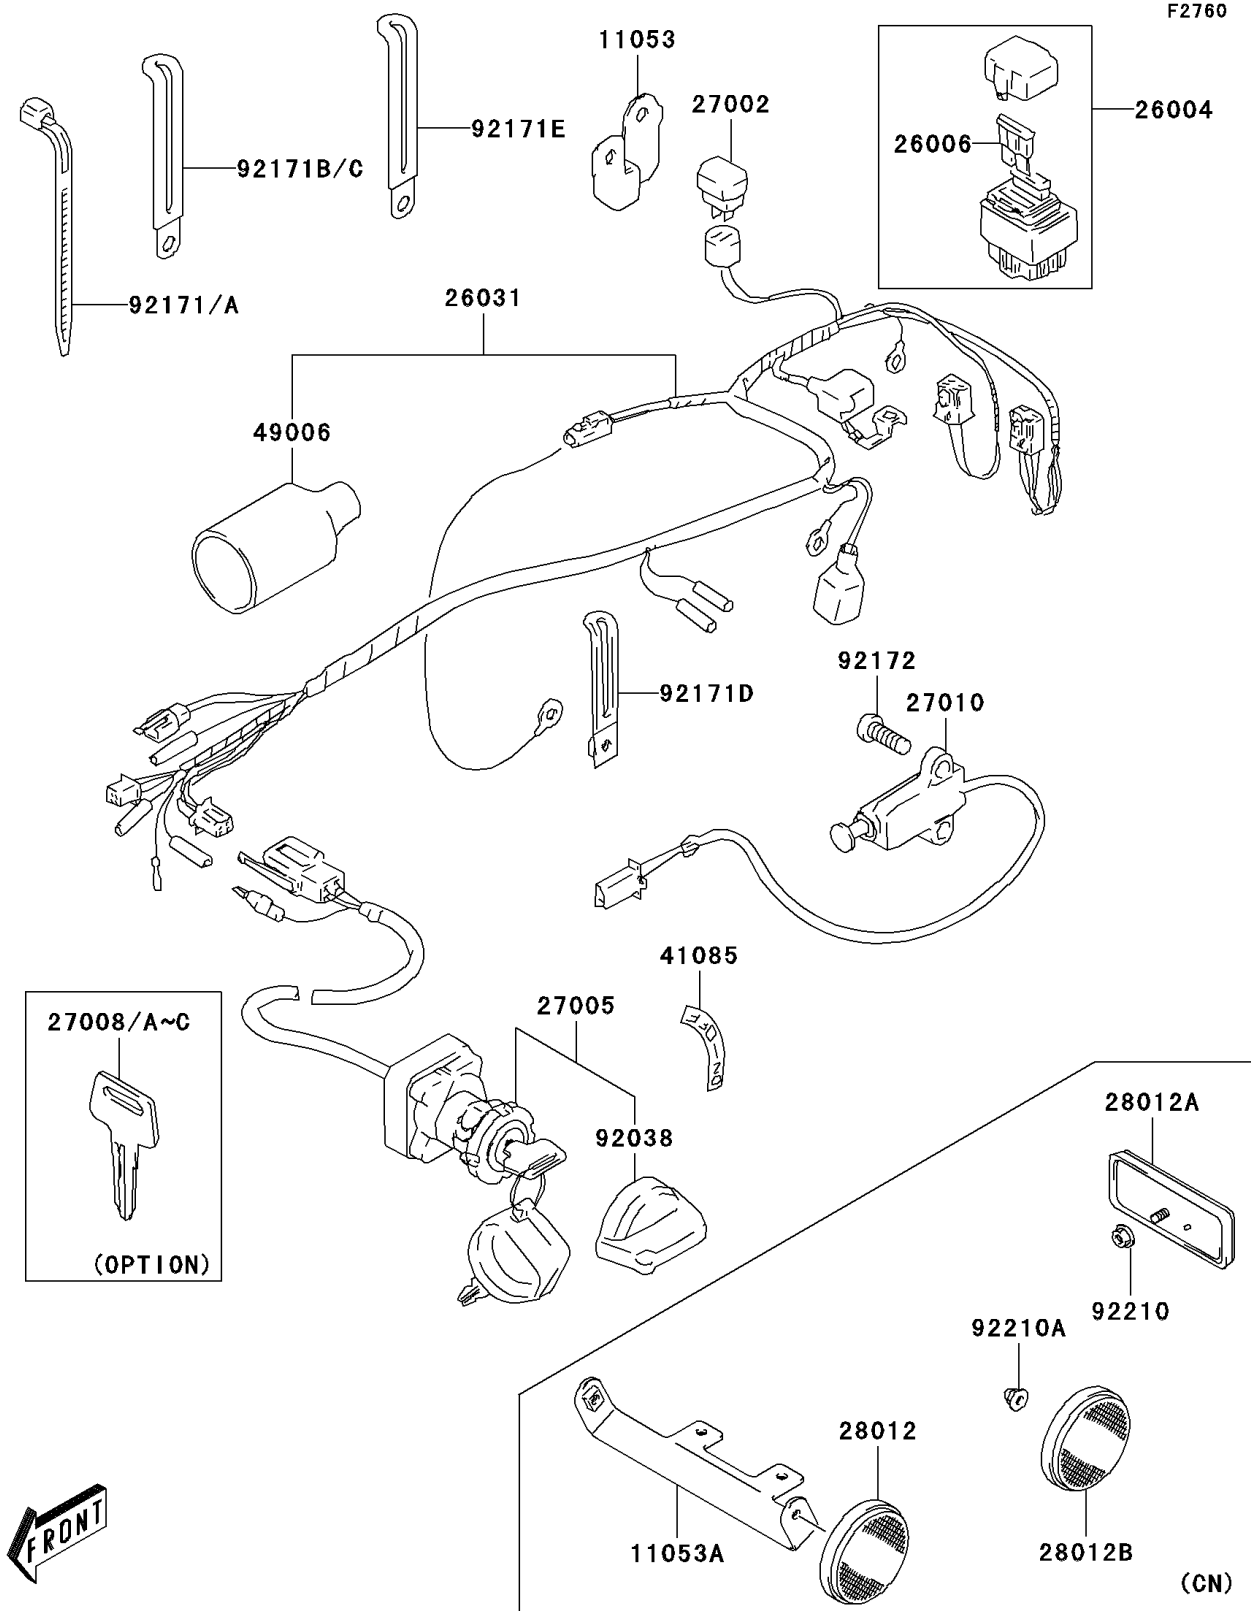

# 2004 KFX80 PARTS DIAGRAM

Chassis Electrical Equipment

## 2004 KFX80 PARTS LIST

### Chassis Electrical Equipment

ITEM NAME	PART NUMBER	QUANTITY
BRACKET (Ref # 11053)	11053-S005	1
FUSE-ASSY (Ref # 26004)	26004-S001	1
FUSE,5A (Ref # 26006)	26006-S005	1
HARNESS (Ref # 26031)	26031-S001	1
RELAY-ASSY (Ref # 27002)	27002-S004	1
SWITCH-ASSY-IGNITION (Ref # 27005)	27005-S004	1
KEY-LOCK,BLANK,(TYPE:C) (Ref # 27008)	27008-S002	1
KEY-LOCK,BLANK,(TYPE:D) (Ref # 27008A)	27008-S003	1
SWITCH,PARKING BRAKE (Ref # 27010)	27010-S017	1
INDICATOR (Ref # 41085)	41085-S003	1
BOOT (Ref # 49006)	49006-S018	1
COVER,KEY (Ref # 92038)	92038-S005	1
CLAMP,L=125 (Ref # 92171)	92171-S014	3
CLAMP,L=165 (Ref # 92171A)	92171-S016	3
CLAMP,L=95 (Ref # 92171C)	92171-S055	2
CLAMP (Ref # 92171D)	92171-S080	1
CLAMP,WIRING HARNESS (Ref # 92171E)	92171-S081	1
SCREW,PARKING BRAKE SWITCH (Ref # 92172)	92172-S150	2
BRACKET (Ref # 11053A)	11053-S009	1
REFLECTOR-REFLEX,FR (Ref # 28012)	28012-S001	2
REFLECTOR-REFLEX,RR (Ref # 28012A)	28012-S003	1
REFLECTOR-REFLEX,REAR SIDE (Ref # 28012B)	28012-S004	2
NUT (Ref # 92210)	92210-S067	1
NUT (Ref # 92210A)	92210-S097	2