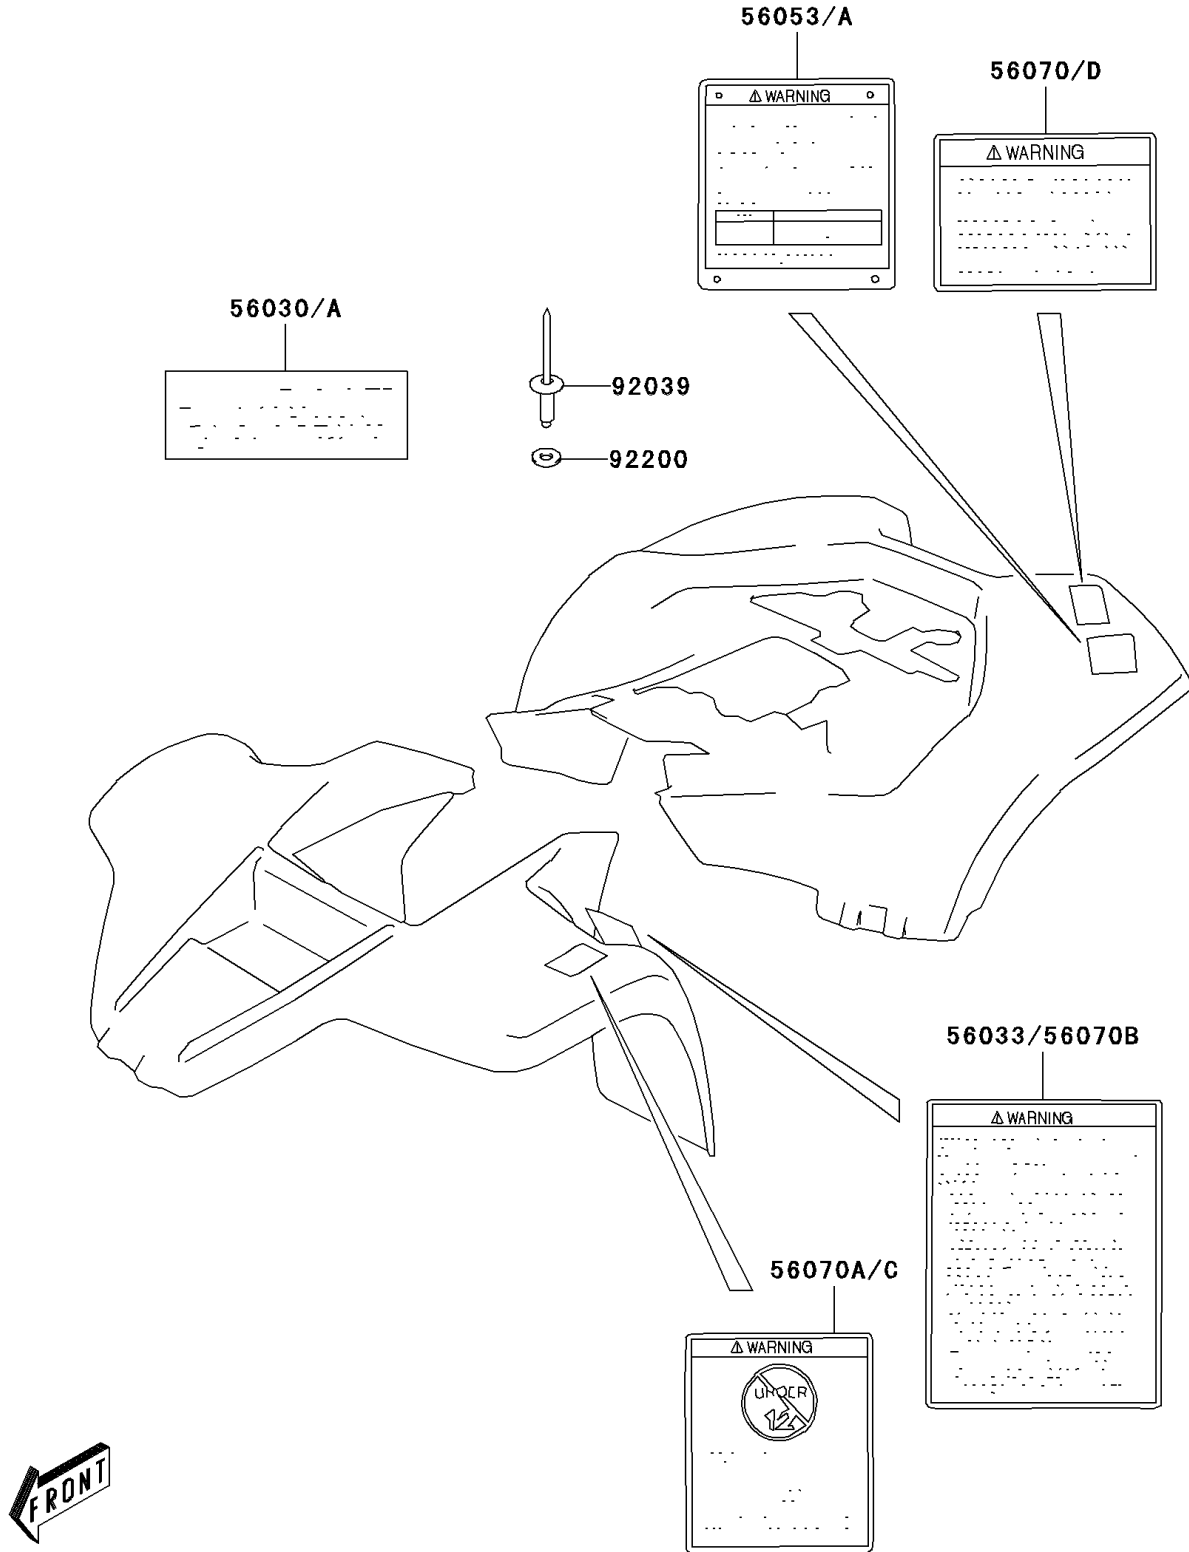

2003 KFX80 PARTS DIAGRAM

Labels

F2860

2003 KFX80 PARTS LIST

Labels

ITEM NAME	PART NUMBER	QUANTITY
LABEL-MANUAL,GENERAL WARNING (Ref # 56033)	56033-S008	1
LABEL-SPECIFICATION,TIRE (Ref # 56053)	56053-S002	1
LABEL-WARNING,NO PASSENGER (Ref # 56070)	56070-S003	1
LABEL-WARNING,AGE 12 (Ref # 56070A)	56070-S005	1
RIVET,WARNING LABEL (Ref # 92039)	92039-S008	18
WASHER (Ref # 92200)	92200-S094	18
LABEL,MANUAL NOTICE (Ref # 56030A)	56030-S009	1
LABEL-SPECIFICATION,TIRE (Ref # 56053A)	56053-S004	1
LABEL-WARNING (Ref # 56070B)	56070-S008	1
LABEL-WARNING,FRENCH (Ref # 56070C)	56070-S009	1
LABEL-WARNING,NO PASSENGER (Ref # 56070D)	56070-S010	1