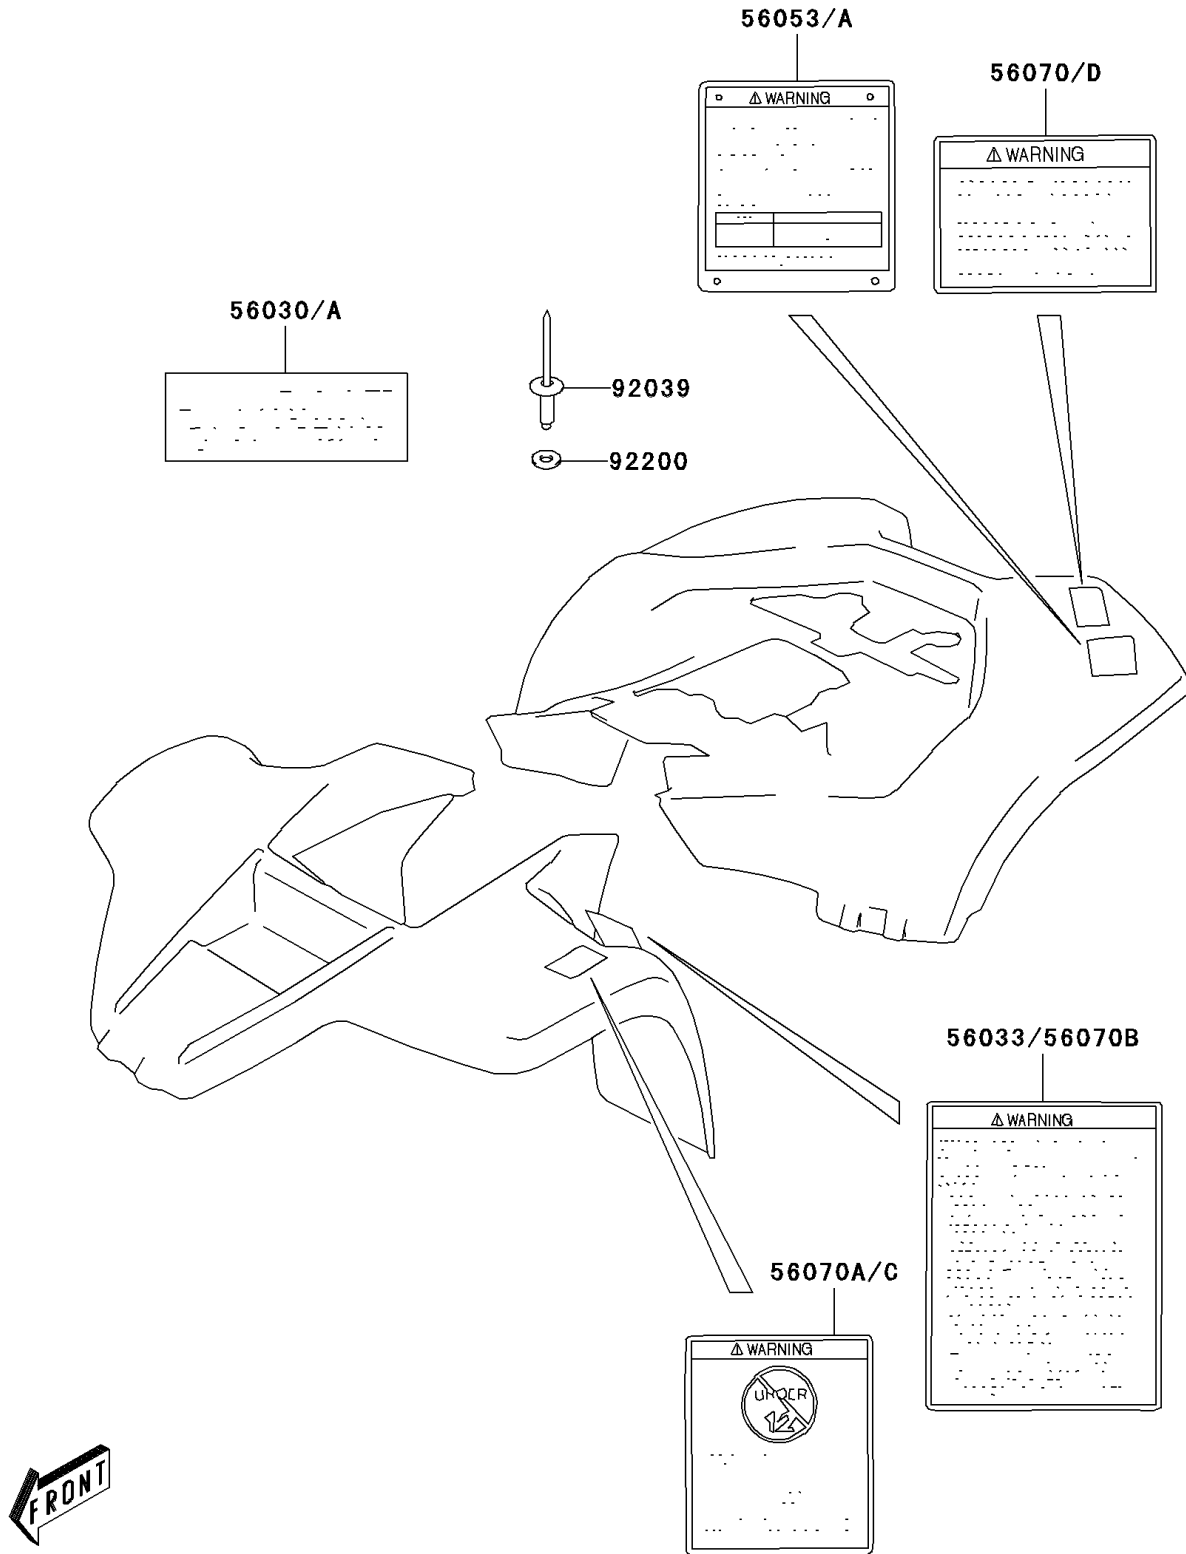

2004 KFX80 PARTS DIAGRAM

Labels

F2860

2004 KFX80 PARTS LIST

Labels

ITEM NAME	PART NUMBER	QUANTITY
LABEL-MANUAL,GENERAL WARNING (Ref # 56033)	56033-S008	1
LABEL-SPECIFICATION,TIRE (Ref # 56053)	56053-S002	1
LABEL-WARNING,NO PASSENGER (Ref # 56070)	56070-S003	1
LABEL-WARNING,AGE 12 (Ref # 56070A)	56070-S005	1
RIVET,WARNING LABEL (Ref # 92039)	92039-S008	18
WASHER (Ref # 92200)	92200-S094	18
LABEL,UNLEADED FUEL (Ref # 56030)	56030-S006	1
LABEL,MANUAL NOTICE (Ref # 56030A)	56030-S009	1
LABEL-SPECIFICATION,TIRE (Ref # 56053A)	56053-S004	1
LABEL-WARNING (Ref # 56070B)	56070-S008	1
LABEL-WARNING,FRENCH (Ref # 56070C)	56070-S009	1
LABEL-WARNING,NO PASSENGER (Ref # 56070D)	56070-S010	1