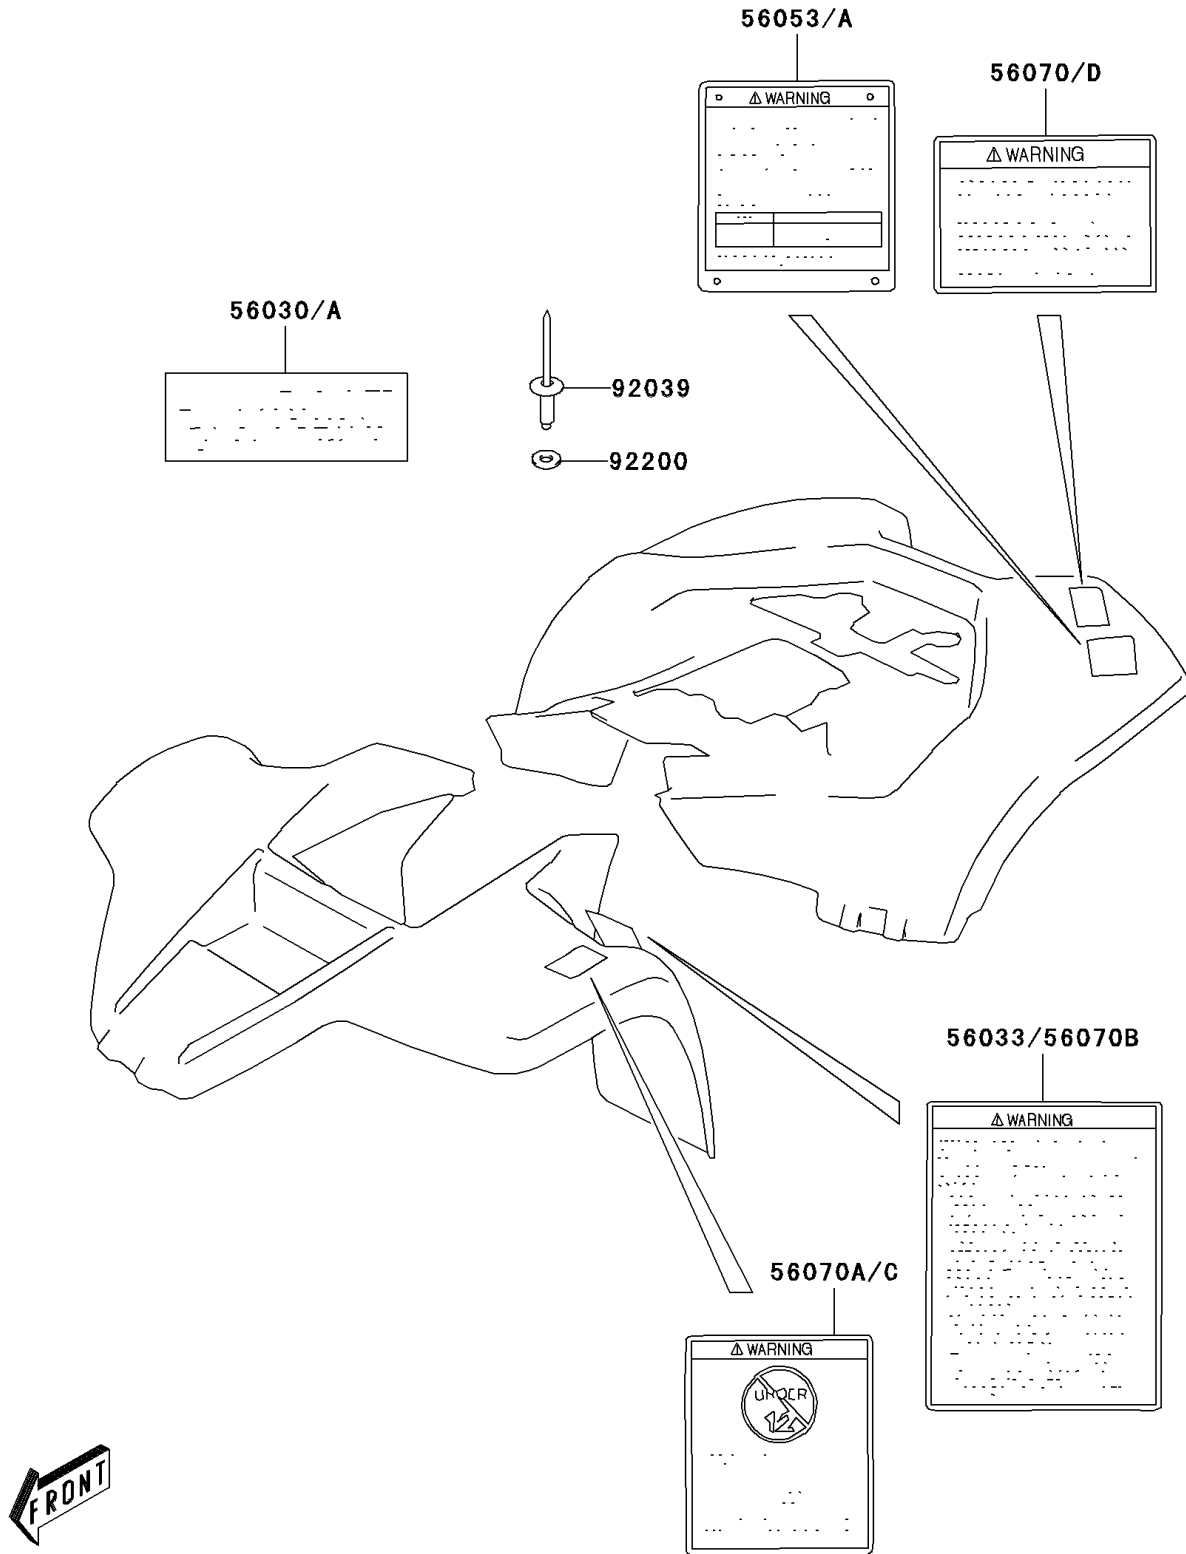

# 2005 KFX80 PARTS DIAGRAM

Labels

F2860

## 2005 KFX80 PARTS LIST

### Labels

ITEM NAME	PART NUMBER	QUANTITY
LABEL-MANUAL,GENERAL WARNING (Ref # 56033)	56033-S008	1
LABEL-SPECIFICATION,TIRE (Ref # 56053)	56053-S002	1
LABEL-WARNING,NO PASSENGER (Ref # 56070)	56070-S003	1
LABEL-WARNING,AGE 12 (Ref # 56070A)	56070-S005	1
RIVET,WARNING LABEL (Ref # 92039)	92039-S008	18
WASHER (Ref # 92200)	92200-S094	18
LABEL,UNLEADED FUEL (Ref # 56030)	56030-S006	1
LABEL,MANUAL NOTICE (Ref # 56030A)	56030-S009	1
LABEL-SPECIFICATION,TIRE (Ref # 56053A)	56053-S004	1
LABEL-WARNING (Ref # 56070B)	56070-S008	1
LABEL-WARNING,FRENCH (Ref # 56070C)	56070-S009	1
LABEL-WARNING,NO PASSENGER (Ref # 56070D)	56070-S010	1