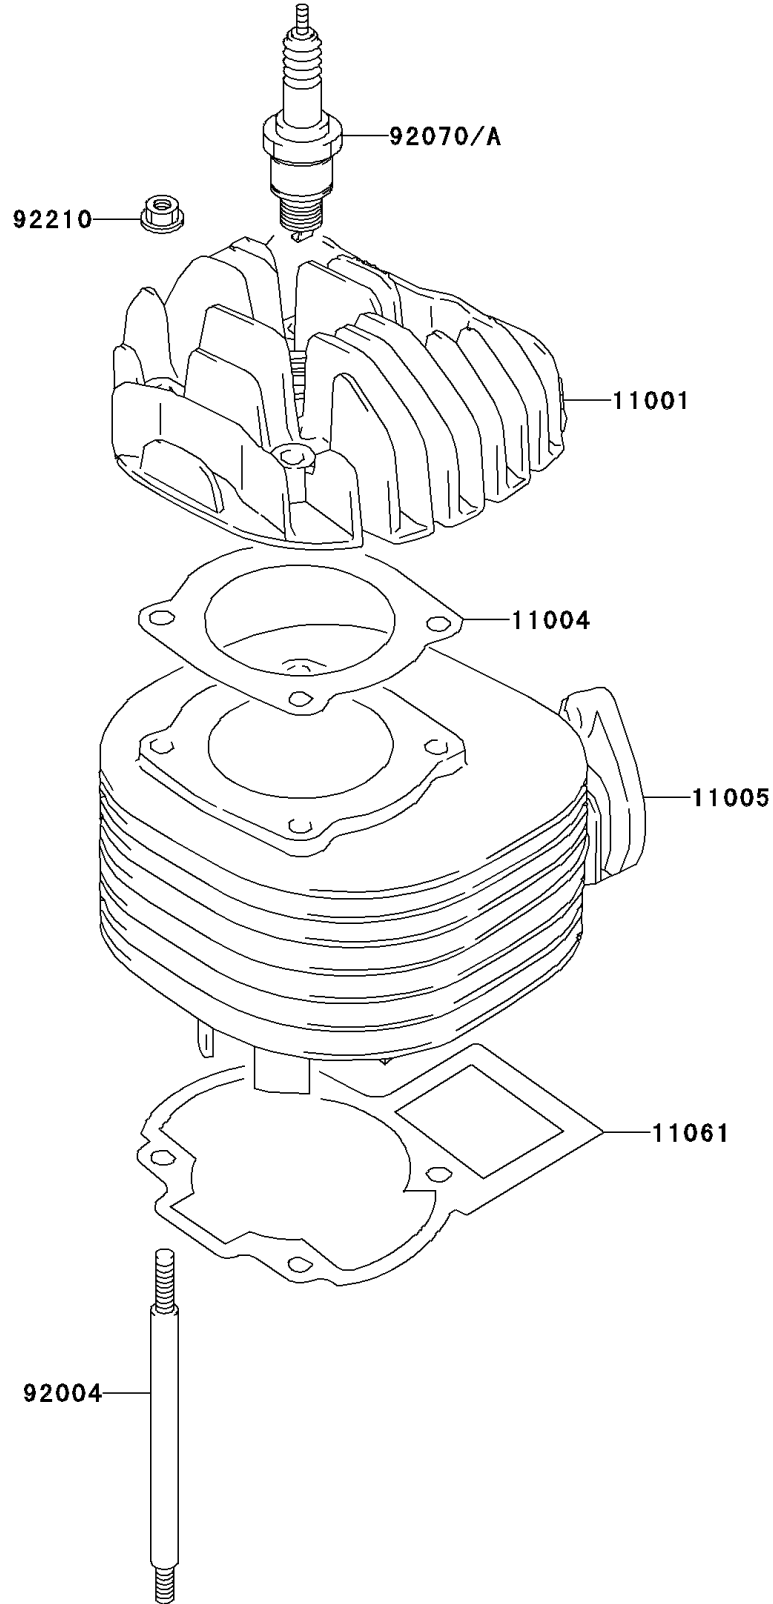

2006 KFX80 PARTS DIAGRAM

Cylinder Head

E1111

2006 KFX80 PARTS LIST

Cylinder Head

ITEM NAME	PART NUMBER	QUANTITY
HEAD-CYLINDER (Ref # 11001)	11001-S002	1
GASKET-HEAD (Ref # 11004)	11004-S005	1
CYLINDER-ENGINE (Ref # 11005)	11005-S006	1
GASKET,CYLINDER (Ref # 11061)	11061-S053	1
STUD,CYLINDER (Ref # 92004)	92004-S008	4
PLUG-SPARK,W22FPR(ND) (Ref # 92070)	92070-S016	1
PLUG-SPARK,BPR7HS(NGK) (Ref # 92070A)	92070-S017	1
NUT (Ref # 92210)	92210-S004	4