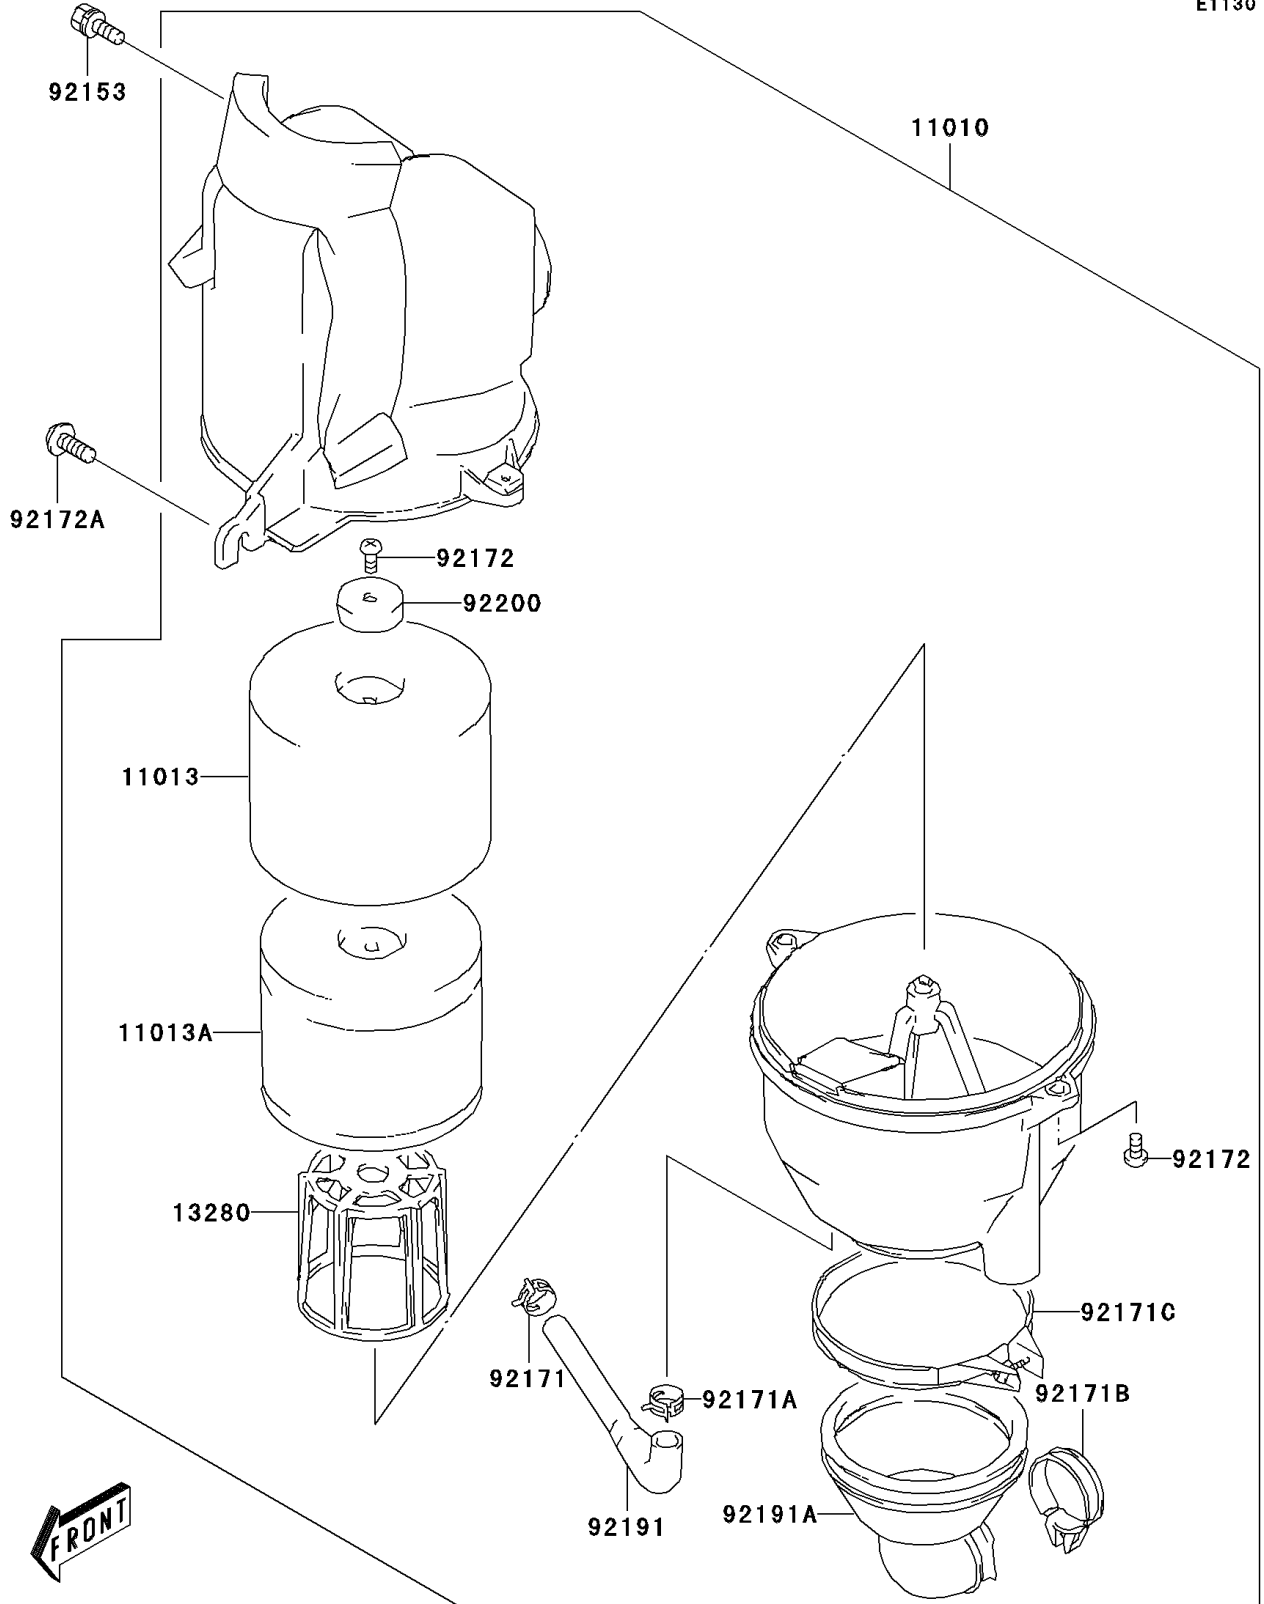

2006 KFX80 PARTS DIAGRAM

Air Cleaner

E1130

2006 KFX80 PARTS LIST

Air Cleaner

ITEM NAME	PART NUMBER	QUANTITY
FILTER-ASSY-AIR (Ref # 11010)	11010-S005	1
ELEMENT-AIR FILTER,SUB (Ref # 11013)	11013-S007	1
ELEMENT-AIR FILTER (Ref # 11013A)	11013-S008	1
HOLDER,FILTER (Ref # 13280)	13280-S018	1
BOLT (Ref # 92153)	92153-S073	1
CLAMP (Ref # 92171)	92171-S005	1
CLAMP (Ref # 92171A)	92171-S069	1
CLAMP (Ref # 92171B)	92171-S070	1
CLAMP (Ref # 92171C)	92171-S071	1
SCREW (Ref # 92172)	92172-S016	3
SCREW,AIR CLEANER (Ref # 92172A)	92172-S161	1
TUBE,DRAIN (Ref # 92191)	92191-S046	1
TUBE,OUTLET (Ref # 92191A)	92191-S047	1
WASHER (Ref # 92200)	92200-S076	1