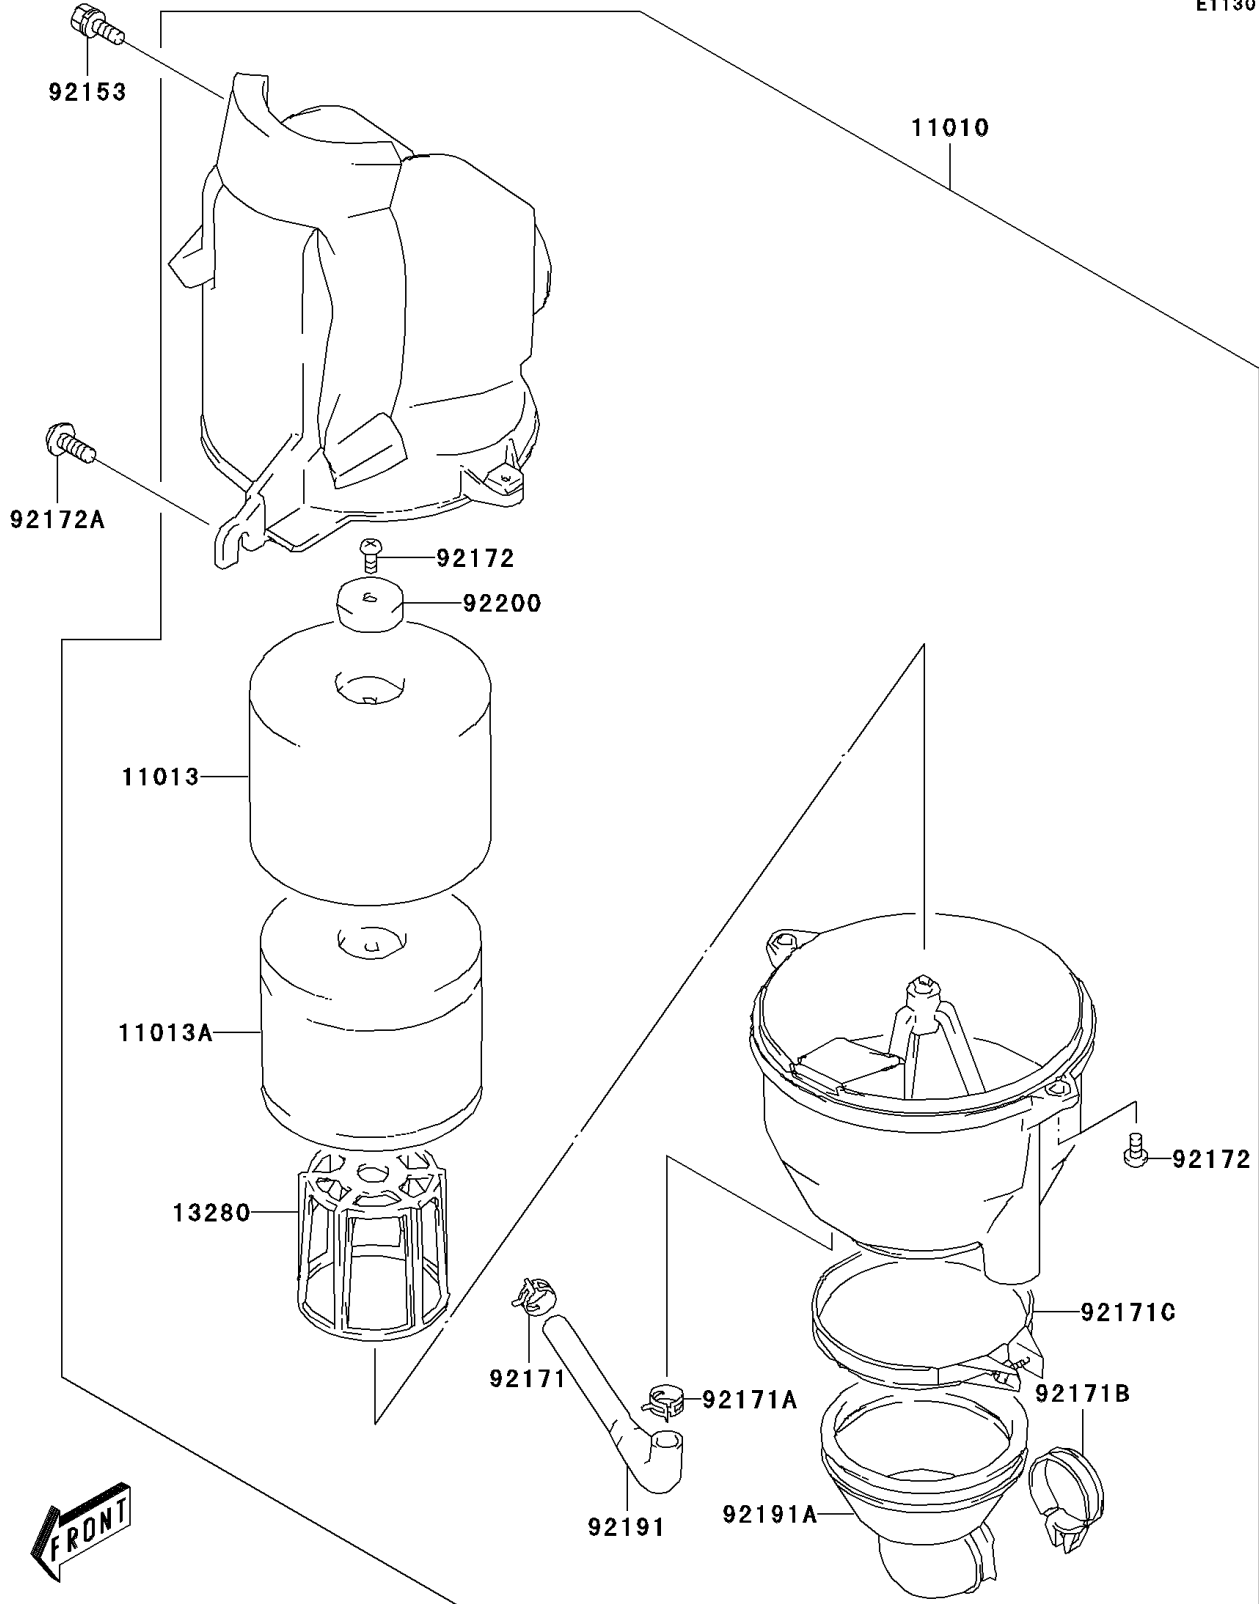

# 2006 KFX80 PARTS DIAGRAM

Air Cleaner

E1130

## 2006 KFX80 PARTS LIST

### Air Cleaner

ITEM NAME	PART NUMBER	QUANTITY
FILTER-ASSY-AIR (Ref # 11010)	11010-S005	1
ELEMENT-AIR FILTER,SUB (Ref # 11013)	11013-S007	1
ELEMENT-AIR FILTER (Ref # 11013A)	11013-S008	1
HOLDER,FILTER (Ref # 13280)	13280-S018	1
BOLT (Ref # 92153)	92153-S073	1
CLAMP (Ref # 92171)	92171-S005	1
CLAMP (Ref # 92171A)	92171-S069	1
CLAMP (Ref # 92171B)	92171-S070	1
CLAMP (Ref # 92171C)	92171-S071	1
SCREW (Ref # 92172)	92172-S016	3
SCREW,AIR CLEANER (Ref # 92172A)	92172-S161	1
TUBE,DRAIN (Ref # 92191)	92191-S046	1
TUBE,OUTLET (Ref # 92191A)	92191-S047	1
WASHER (Ref # 92200)	92200-S076	1