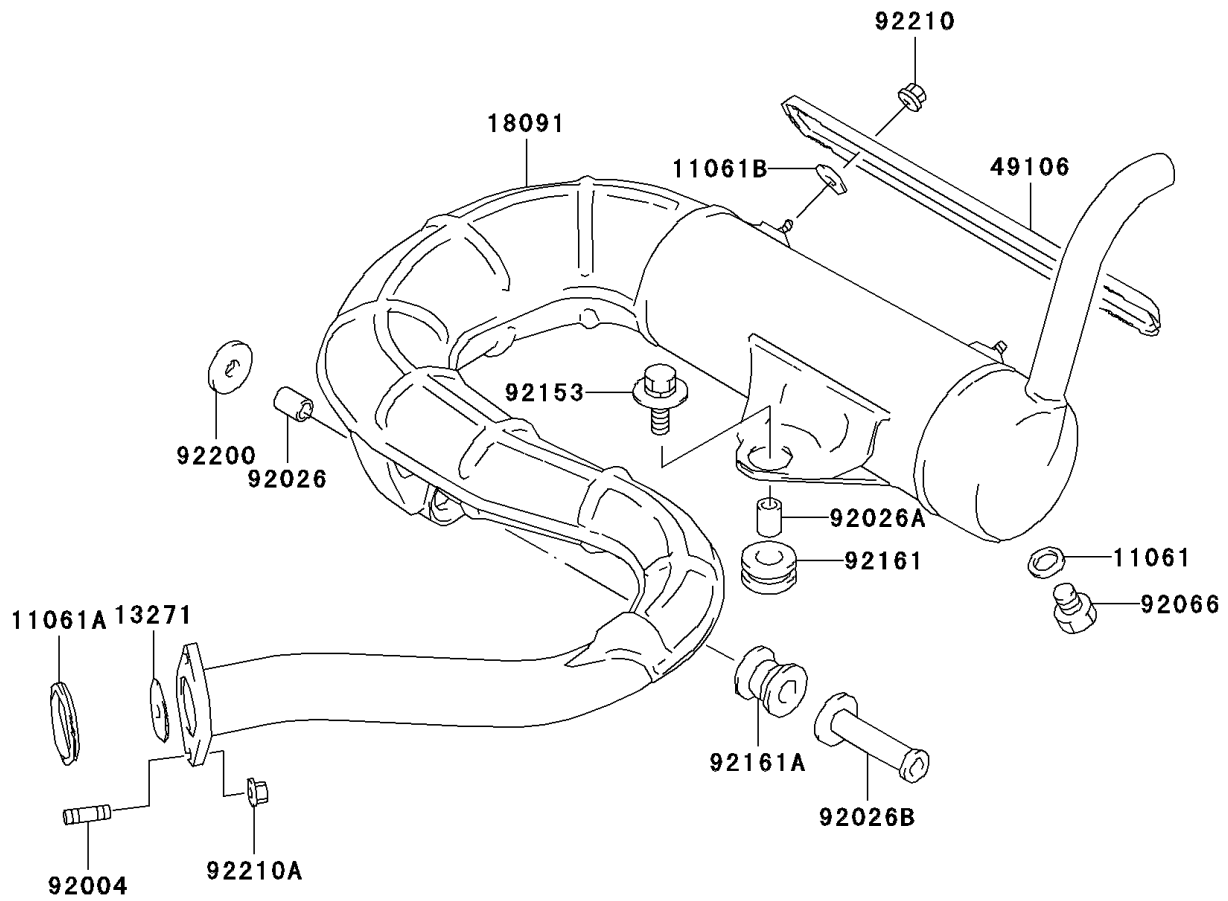

2006 KFX80 PARTS DIAGRAM

Muffler(s)

E1140

2006 KFX80 PARTS LIST

Muffler(s)

ITEM NAME	PART NUMBER	QUANTITY
GASKET,12X16X2 (Ref # 11061)	11061-S005	1
GASKET,EXHAUST PIPE (Ref # 11061A)	11061-S058	1
GASKET,MUFFLER COVER (Ref # 11061B)	11061-S059	2
PLATE,EXHAUST PIPE (Ref # 13271)	13271-S039	1
BODY-COMP-MUFFLER (Ref # 18091)	18091-S002	1
COVER-MUFFLER (Ref # 49106)	49106-S004	1
STUD (Ref # 92004)	92004-S002	2
SPACER,MUFFLER (Ref # 92026)	92026-S067	1
SPACER,MUFFLER (Ref # 92026A)	92026-S068	1
SPACER,MUFFLER (Ref # 92026B)	92026-S069	1
PLUG,MUFFLER DRAIN (Ref # 92066)	92066-S022	1
BOLT,MUFFLER SUPPORT (Ref # 92153)	92153-S217	1
DAMPER (Ref # 92161)	92161-S072	1
DAMPER (Ref # 92161A)	92161-S125	1
WASHER,MUFFLER (Ref # 92200)	92200-S110	1
NUT (Ref # 92210)	92210-S054	2
NUT,EXHAUST PIPE (Ref # 92210A)	92210-S081	2