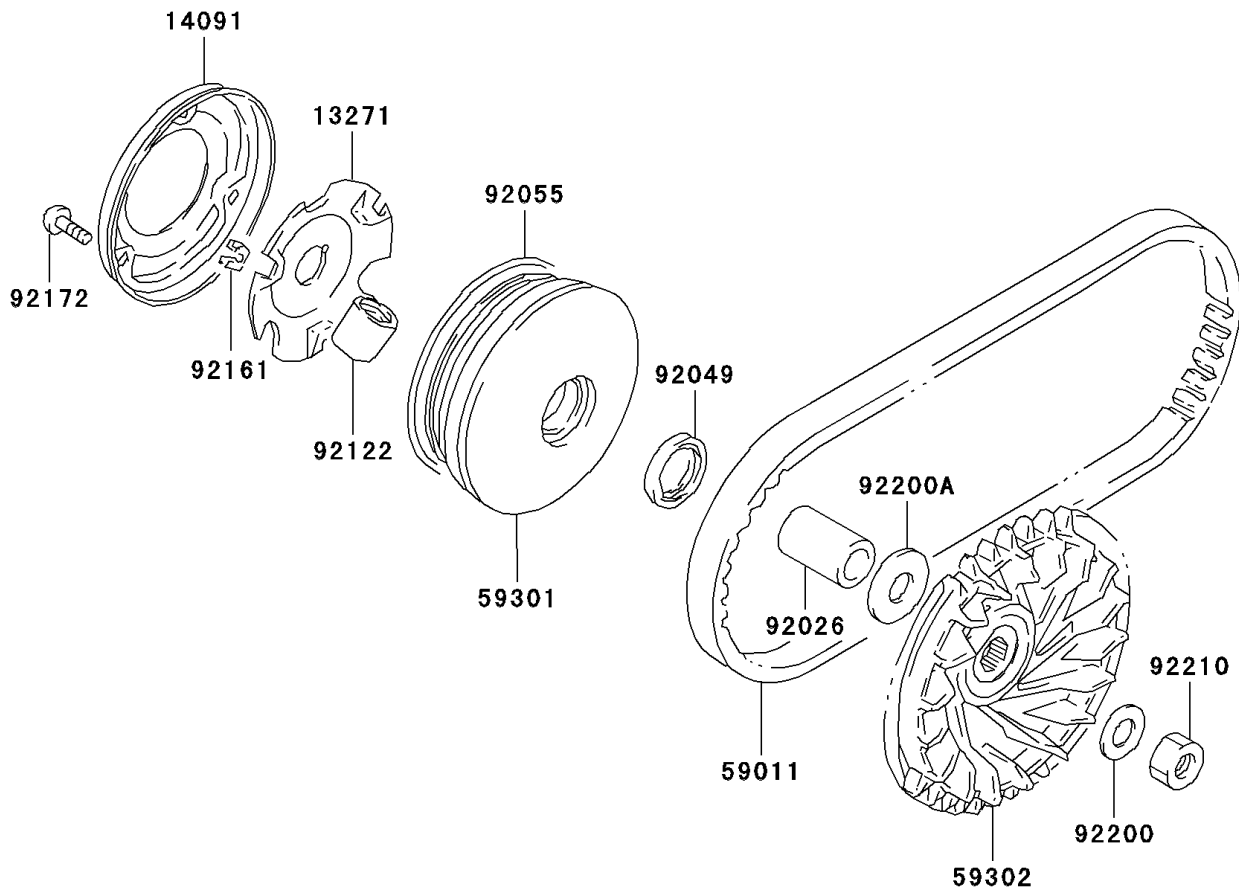

2006 KFX80 PARTS DIAGRAM

Belt Converter

E1390

2006 KFX80 PARTS LIST

Belt Converter

ITEM NAME	PART NUMBER	QUANTITY
PLATE,MOVABLE DRIVE (Ref # 13271)	13271-S040	1
COVER,MOVABLE DRIVE (Ref # 14091)	14091-S076	1
BELT,DRIVE (Ref # 59011)	59011-S003	1
SHEAVE-MOVABLE (Ref # 59301)	59301-S003	1
SHEAVE-COMP,FIXED DRIVE (Ref # 59302)	59302-S007	1
SPACER,MOVABLE DRIVE (Ref # 92026)	92026-S070	1
SEAL-OIL,MOVABLE DRIVE (Ref # 92049)	92049-S035	1
RING-O,MOVABLE DRIVE (Ref # 92055)	92055-S045	1
ROLLER,MOVABLE DRIVE (Ref # 92122)	92122-S007	6
DAMPER (Ref # 92161)	92161-S074	3
SCREW (Ref # 92172)	92172-S144	3
WASHER,CLUTCH (Ref # 92200)	92200-S087	1
WASHER,MOVABLE DRIVE FACE (Ref # 92200A)	92200-S113	1
NUT,FIXED DRIVE (Ref # 92210)	92210-S082	1