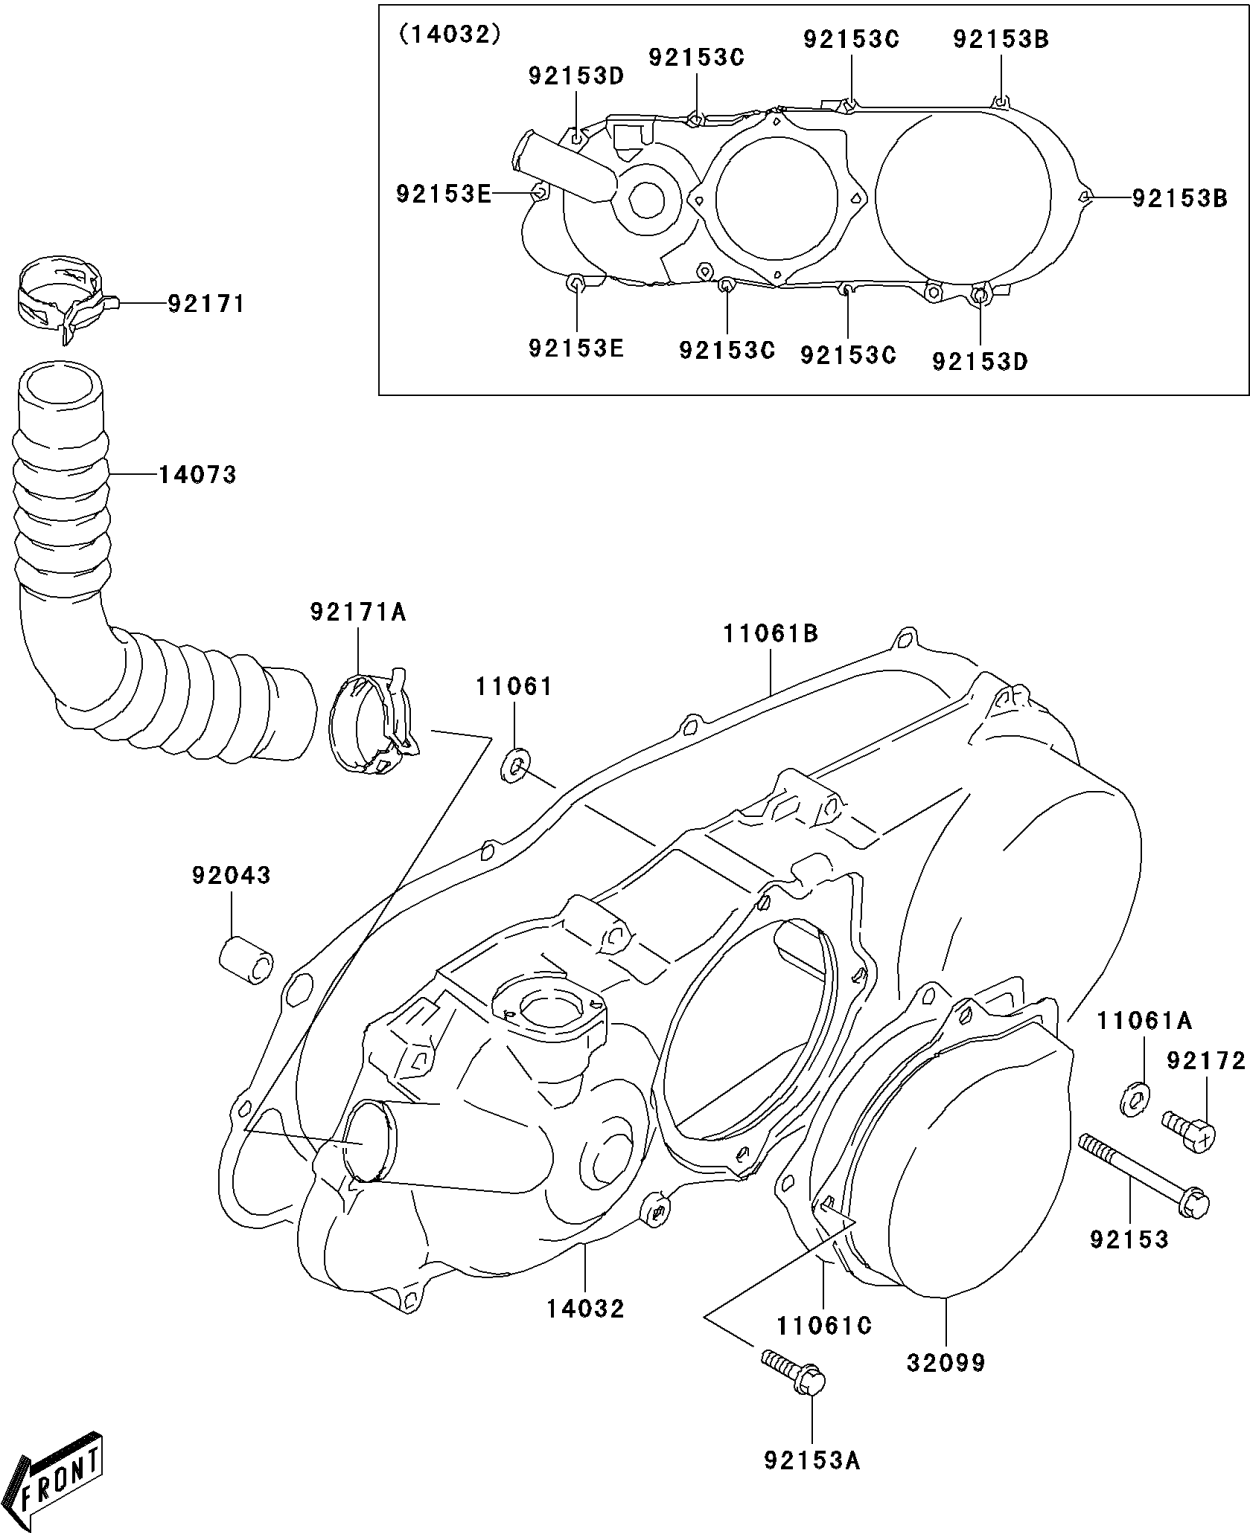

2006 KFX80 PARTS DIAGRAM

Engine Cover(s)

E1431

2006 KFX80 PARTS LIST

Engine Cover(s)

ITEM NAME	PART NUMBER	QUANTITY
GASKET,7X15X0.6 (Ref # 11061)	11061-S003	1
GASKET,8.2X14X1 (Ref # 11061A)	11061-S020	1
GASKET,CLUTCH COVER (Ref # 11061B)	11061-S055	1
GASKET,RECOIL STARTER (Ref # 11061C)	11061-S056	1
COVER-CLUTCH (Ref # 14032)	14032-S006	1
DUCT,BELT COOLING,IN (Ref # 14073)	14073-S005	1
CASE,RECOIL STARTER (Ref # 32099)	32099-S004	1
PIN (Ref # 92043)	92043-S003	2
BOLT (Ref # 92153)	92153-S006	1
BOLT,RECOIL STARTER (Ref # 92153A)	92153-S193	3
BOLT,CLUTCH COVER (Ref # 92153B)	92153-S210	2
BOLT,CLUTCH COVER (Ref # 92153C)	92153-S213	4
BOLT (Ref # 92153D)	92153-S214	2
BOLT,STARTER MOTOR (Ref # 92153E)	92153-S215	2
CLAMP,BELT COOLING (Ref # 92171)	92171-S066	1
CLAMP,BELT COOLING (Ref # 92171A)	92171-S067	1
SCREW,DRAIN (Ref # 92172)	92172-S159	1