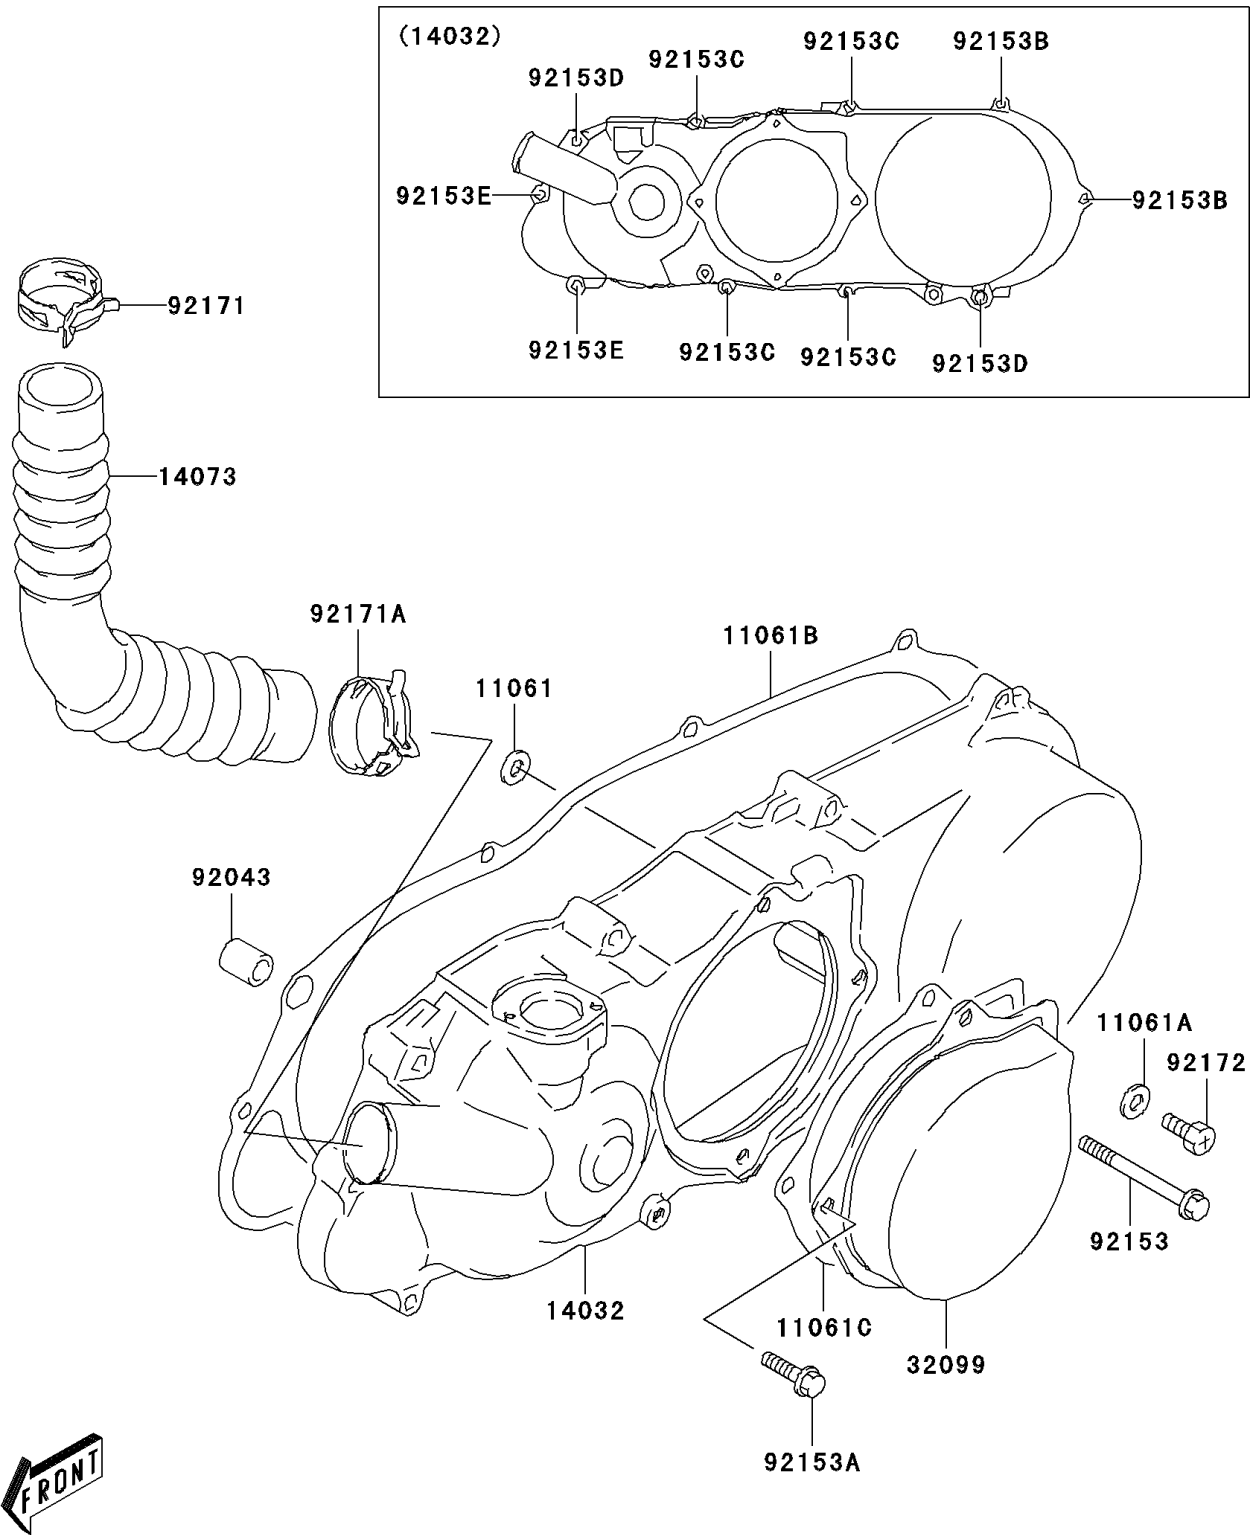

2006 KFX80 PARTS DIAGRAM

Engine Cover(s)

E1431

2006 KFX80 PARTS LIST

Engine Cover(s)

ITEM NAME	PART NUMBER	QUANTITY
GASKET,7X15X0.6 (Ref # 11061)	11061-S003	1
GASKET,8.2X14X1 (Ref # 11061A)	11061-S020	1
GASKET,CLUTCH COVER (Ref # 11061B)	11061-S055	1
GASKET,RECOIL STARTER (Ref # 11061C)	11061-S056	1
COVER-CLUTCH (Ref # 14032)	14032-S006	1
DUCT,BELT COOLING,IN (Ref # 14073)	14073-S005	1
CASE,RECOIL STARTER (Ref # 32099)	32099-S004	1
PIN (Ref # 92043)	92043-S003	2
BOLT (Ref # 92153)	92153-S006	1
BOLT,RECOIL STARTER (Ref # 92153A)	92153-S193	3
BOLT,CLUTCH COVER (Ref # 92153B)	92153-S210	2
BOLT,CLUTCH COVER (Ref # 92153C)	92153-S213	4
BOLT (Ref # 92153D)	92153-S214	2
BOLT,STARTER MOTOR (Ref # 92153E)	92153-S215	2
CLAMP,BELT COOLING (Ref # 92171)	92171-S066	1
CLAMP,BELT COOLING (Ref # 92171A)	92171-S067	1
SCREW,DRAIN (Ref # 92172)	92172-S159	1