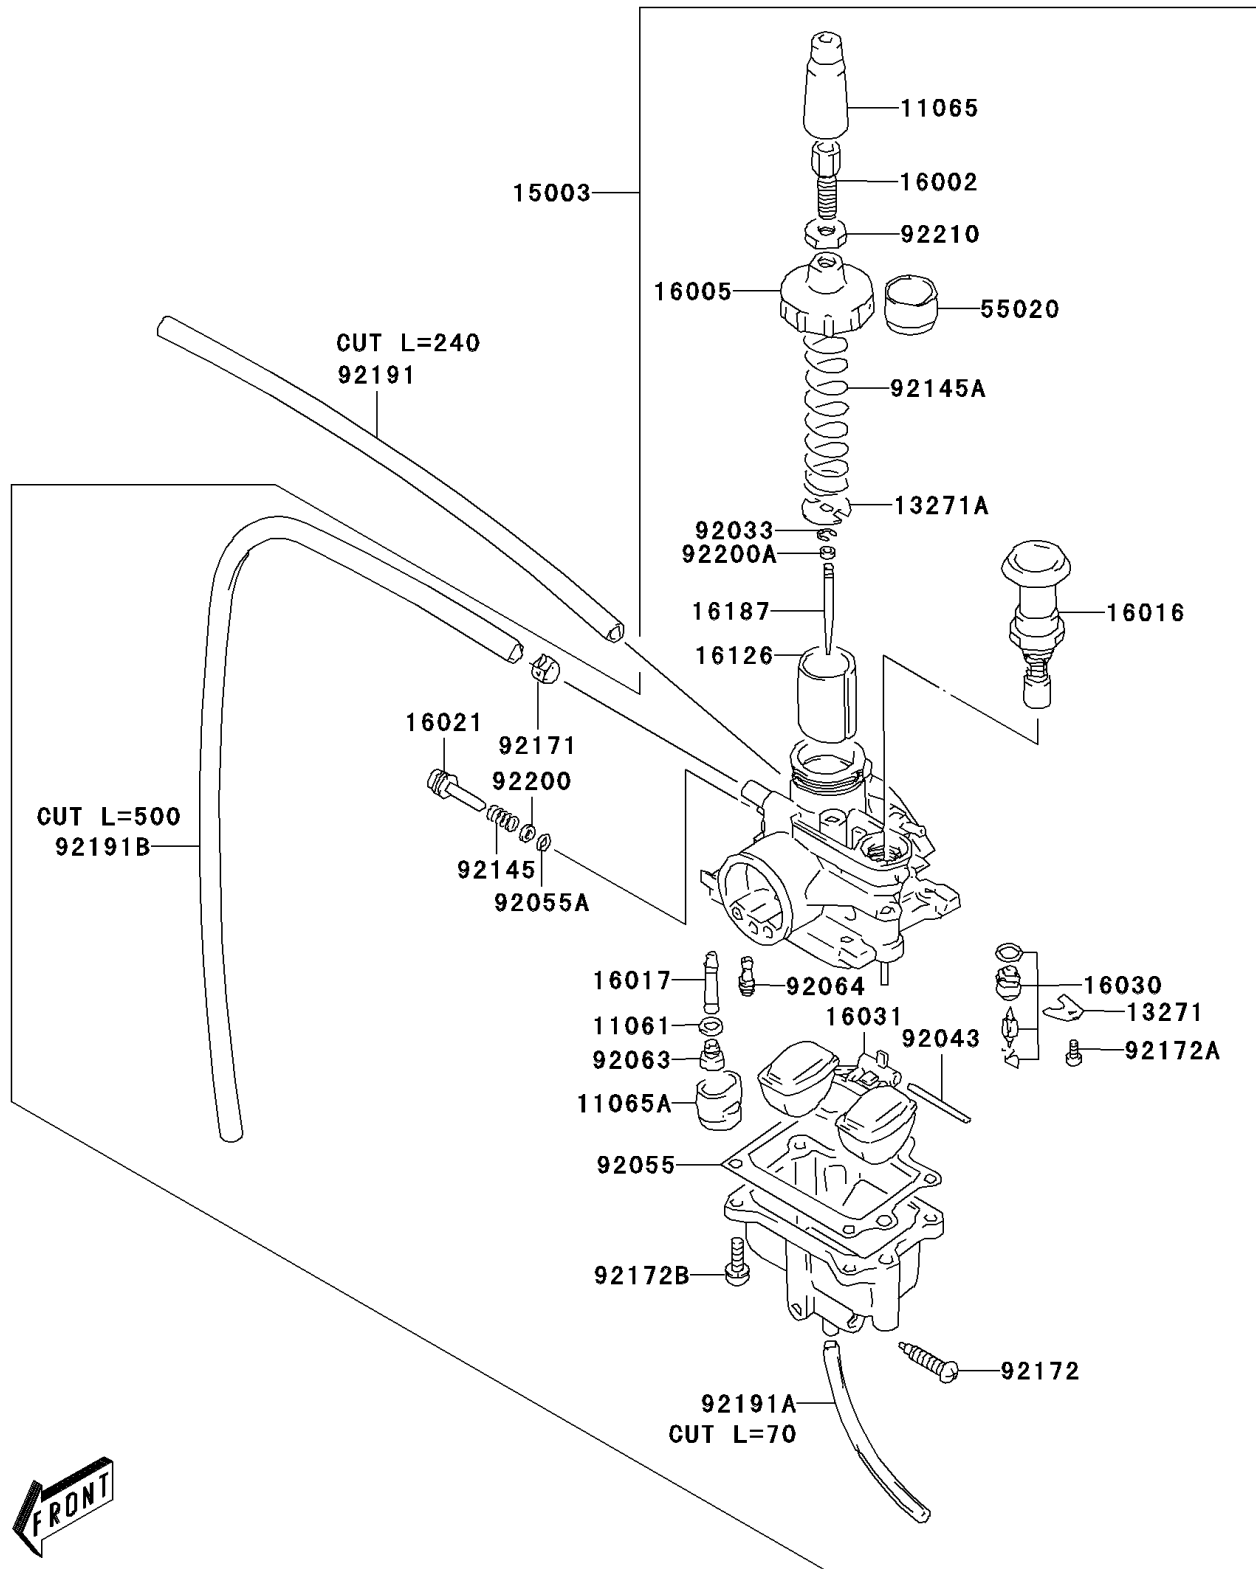

2006 KFX80 PARTS DIAGRAM

Carburetor

E1611

2006 KFX80 PARTS LIST

Carburetor

ITEM NAME	PART NUMBER	QUANTITY
GASKET (Ref # 11061)	11061-S057	1
CAP (Ref # 11065)	11065-S024	1
CAP (Ref # 11065A)	11065-S025	1
PLATE (Ref # 13271)	13271-S037	1
PLATE (Ref # 13271A)	13271-S038	1
CARBURETOR-ASSY (Ref # 15003)	15003-S005	1
ADJUSTER-CABLE (Ref # 16002)	16002-S001	1
TOP-CHAMBER (Ref # 16005)	16005-S010	1
PLUNGER (Ref # 16016)	16016-S005	1
JET-NEEDLE,(E-0) (Ref # 16017)	16017-S004	1
SCREW-THROTTLE STOP (Ref # 16021)	16021-S004	1
VALVE-FLOAT (Ref # 16030)	16030-S005	1
FLOAT (Ref # 16031)	16031-S005	1
VALVE,CA 2.5 (Ref # 16126)	16126-S007	1
NEEDLE-JET (Ref # 16187)	16187-S006	1
GUARD (Ref # 55020)	55020-S009	1
RING-SNAP,NEEDLE (Ref # 92033)	92033-S025	1
PIN (Ref # 92043)	92043-S029	1
RING-O,GASKET (Ref # 92055)	92055-S043	1
RING-O (Ref # 92055A)	92055-S044	1
JET-MAIN (Ref # 92063)	92063-S004	1
JET-PILOT (Ref # 92064)	92064-S006	1
SPRING (Ref # 92145)	92145-S072	1
SPRING,THROTTLE VALVE (Ref # 92145A)	92145-S073	1
CLAMP (Ref # 92171)	92171-S068	1
SCREW,DRAIN (Ref # 92172)	92172-S046	1
SCREW (Ref # 92172A)	92172-S138	1
SCREW (Ref # 92172B)	92172-S139	4
TUBE,VACUUM (Ref # 92191)	92191-S038	1

2006 KFX80 PARTS LIST

Carburetor

ITEM NAME	PART NUMBER	QUANTITY
TUBE,3X5X600 (Ref # 92191A)	92191-S044	1
TUBE,3.5X6.5X600 (Ref # 92191B)	92191-S045	1
WASHER (Ref # 92200)	92200-S106	1
WASHER (Ref # 92200A)	92200-S107	1
NUT (Ref # 92210)	92210-S079	1