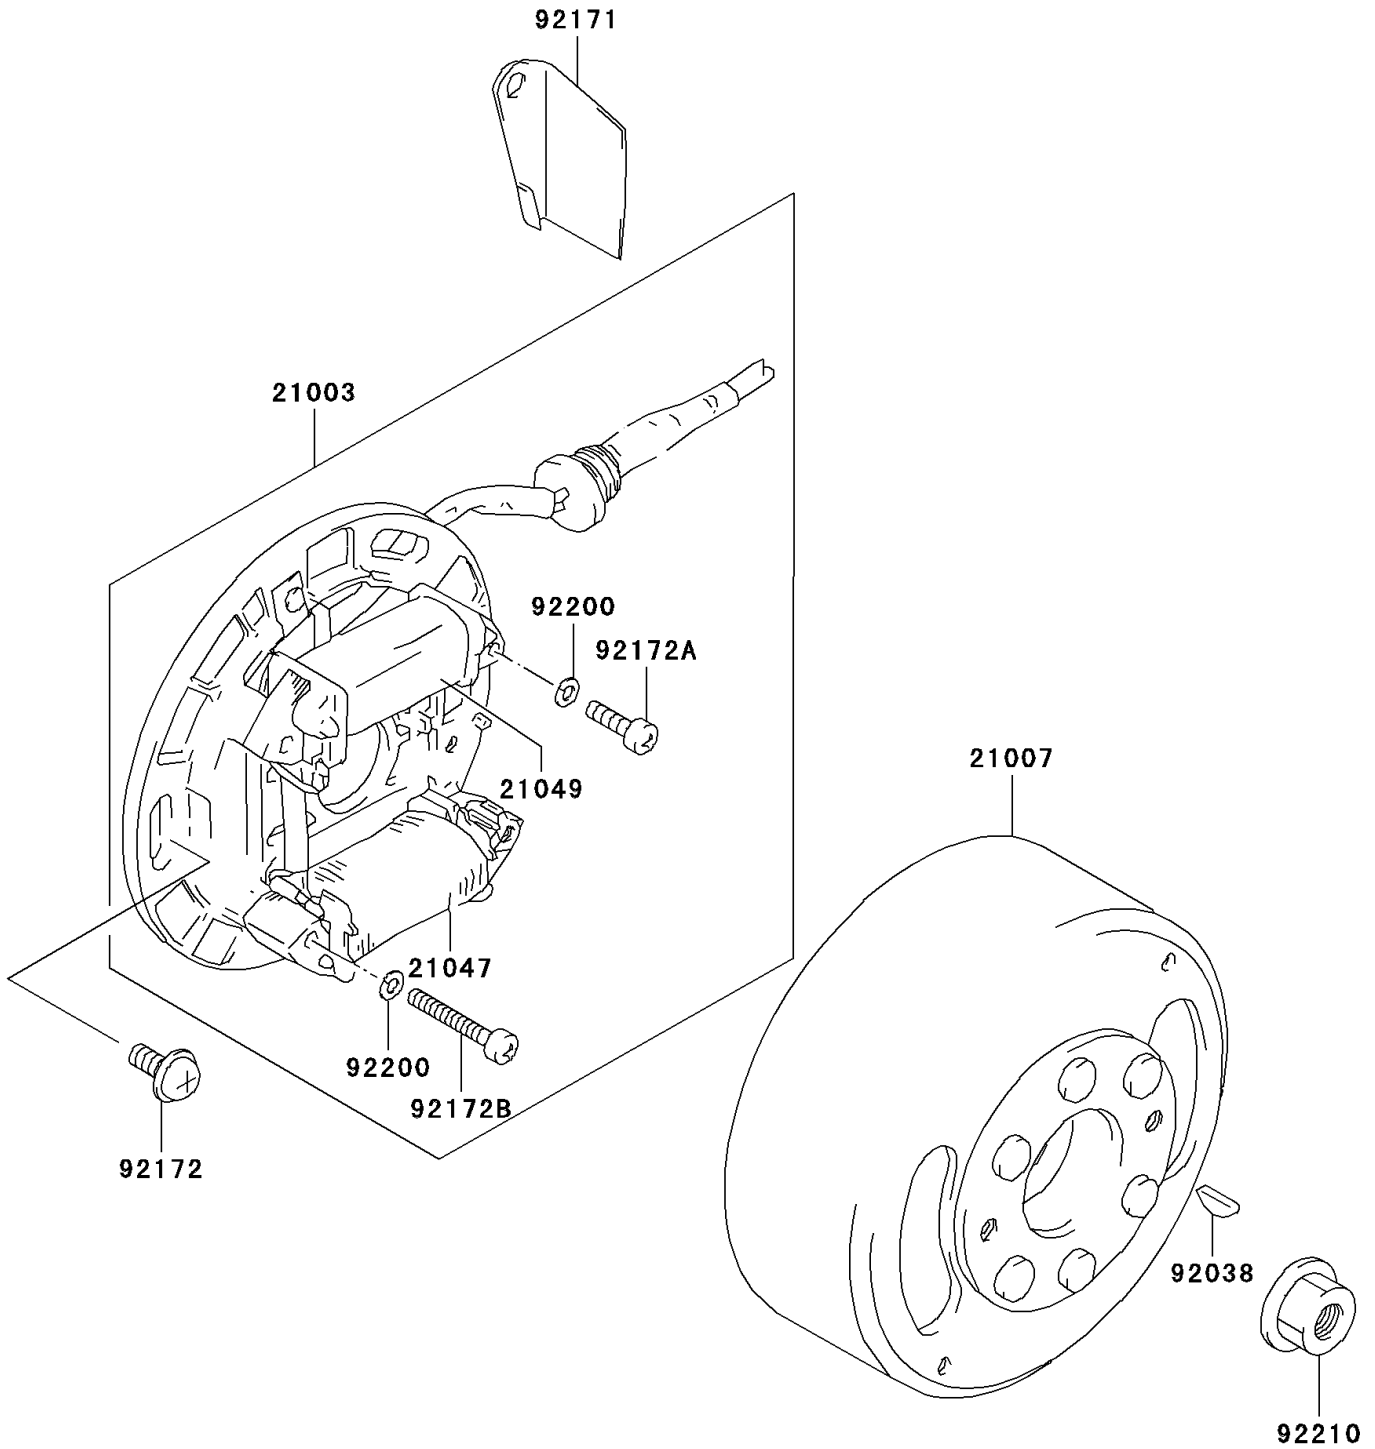

2006 KFX80 PARTS DIAGRAM

Generator
E1810

2006 KFX80 PARTS LIST

Generator

ITEM NAME	PART NUMBER	QUANTITY
STATOR (Ref # 21003)	21003-S005	1
ROTOR (Ref # 21007)	21007-S006	1
COIL-LIGHTING (Ref # 21047)	21047-S001	1
COIL-EXCITING (Ref # 21049)	21049-S001	1
KEY,MAGNETO ROTOR (Ref # 92038)	92038-S001	1
CLAMP,MAGNETO LEAD (Ref # 92171)	92171-S079	1
SCREW (Ref # 92172)	92172-S016	3
SCREW (Ref # 92172A)	92172-S148	2
SCREW (Ref # 92172B)	92172-S149	2
WASHER,LOCK (Ref # 92200)	92200-S116	4
NUT (Ref # 92210)	92210-S005	1