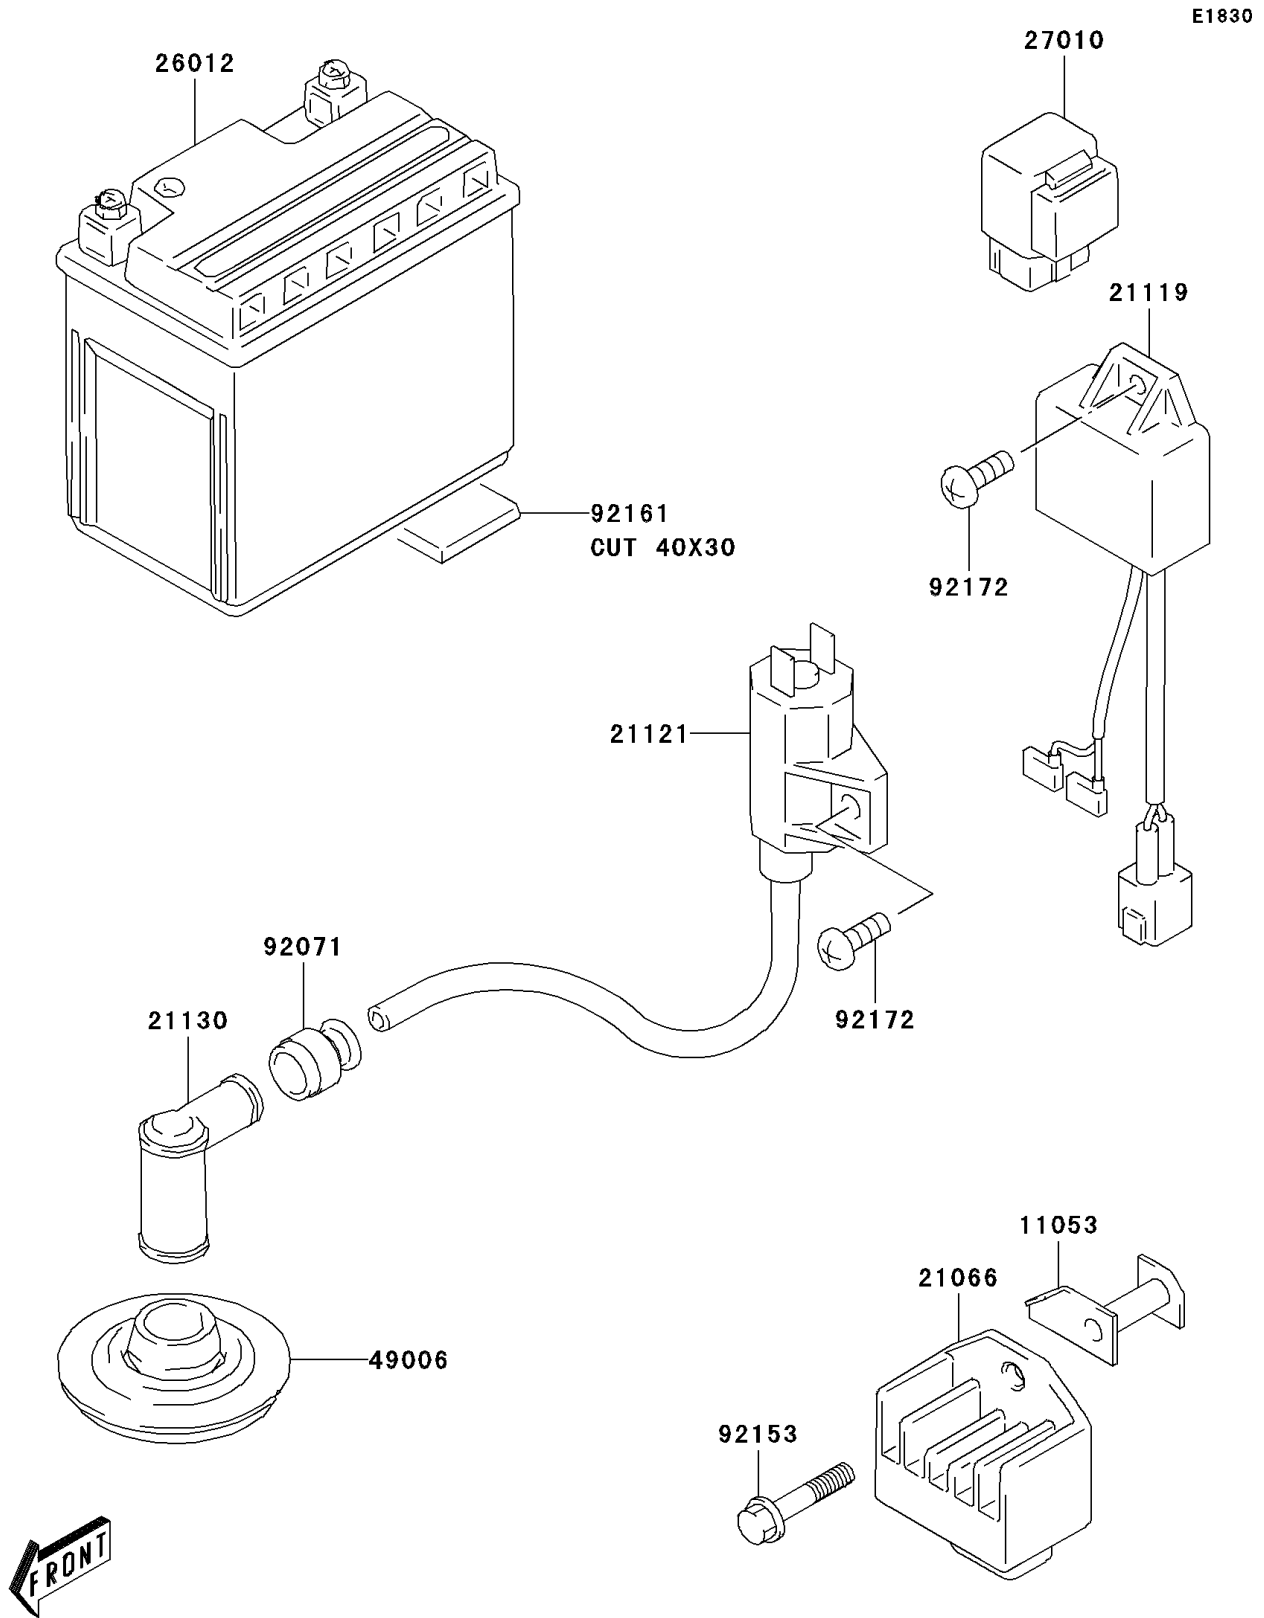

# 2006 KFX80 PARTS DIAGRAM

## Ignition System

### Ignition System

ITEM NAME	PART NUMBER	QUANTITY
BRACKET (Ref # 11053)	11053-S086	1
REGULATOR-VOLTAGE (Ref # 21066)	21066-S009	1
IGNITER (Ref # 21119)	21119-S004	1
COIL-IGNITION (Ref # 21121)	21121-S007	1
CAP-SPARK PLUG (Ref # 21130)	21130-S005	1
BATTERY,YTX5L-BS,12V4AH (Ref # 26012)	26012-S007	1
SWITCH,STARTING MOTOR (Ref # 27010)	27010-S016	1
BOOT,SPARK PLUG CAP (Ref # 49006)	49006-S016	1
GROMMET,HIGHTENSION (Ref # 92071)	92071-S004	1
BOLT (Ref # 92153)	92153-S484	1
DAMPER,170X95X3.0 (Ref # 92161)	92161-S014	6
SCREW (Ref # 92172)	92172-S021	2