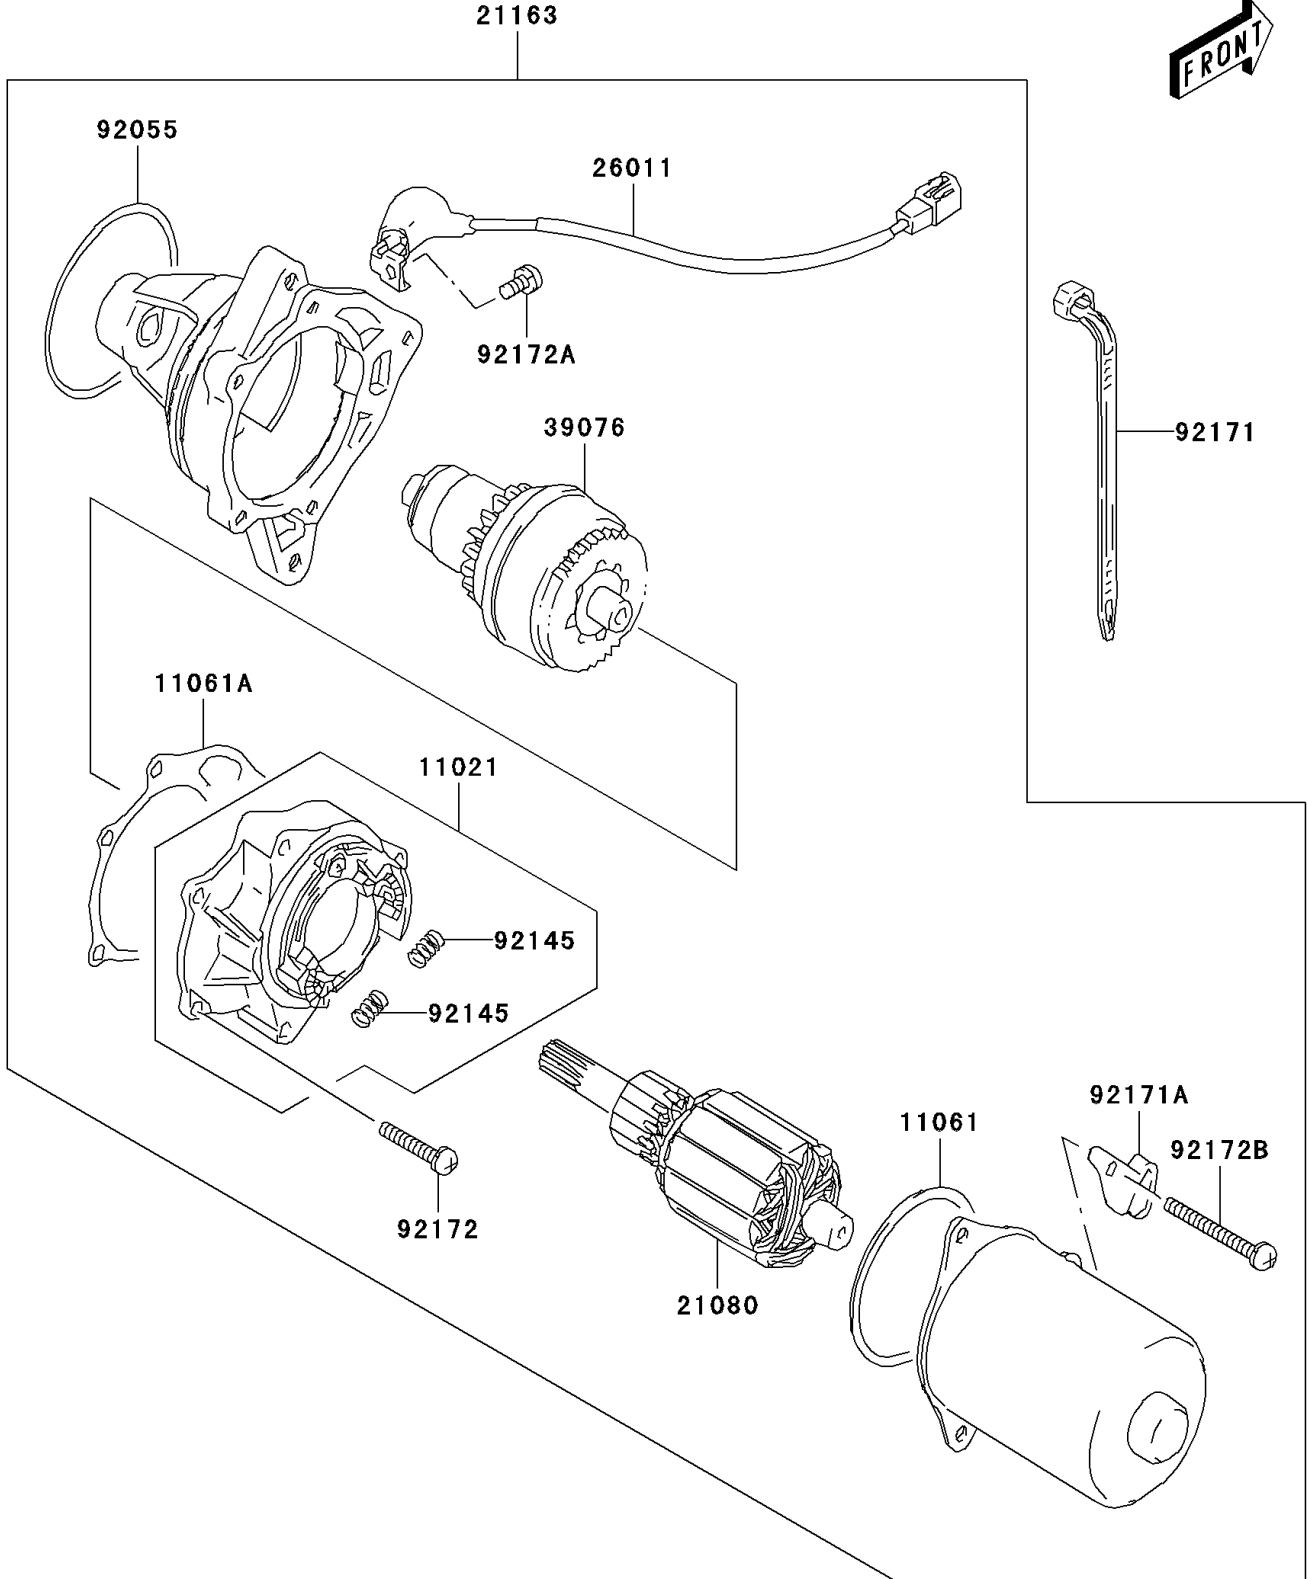

2006 KFX80 PARTS DIAGRAM

Starter Motor

E1840

2006 KFX80 PARTS LIST

Starter Motor

ITEM NAME	PART NUMBER	QUANTITY
CASE-ASSY (Ref # 11021)	11021-S001	1
GASKET (Ref # 11061)	11061-S063	1
GASKET (Ref # 11061A)	11061-S068	1
ARMATURE (Ref # 21080)	21080-S001	1
STARTER-ELECTRIC (Ref # 21163)	21163-S003	1
WIRE-LEAD (Ref # 26011)	26011-S009	1
LIMITER,PINION (Ref # 39076)	39076-S003	1
RING-O (Ref # 92055)	92055-S046	1
SPRING,BRUSH (Ref # 92145)	92145-S077	2
CLAMP,L=125 (Ref # 92171)	92171-S014	1
CLAMP,LEAD WIRE (Ref # 92171A)	92171-S078	1
SCREW (Ref # 92172)	92172-S145	2
SCREW (Ref # 92172A)	92172-S146	1
SCREW (Ref # 92172B)	92172-S147	3