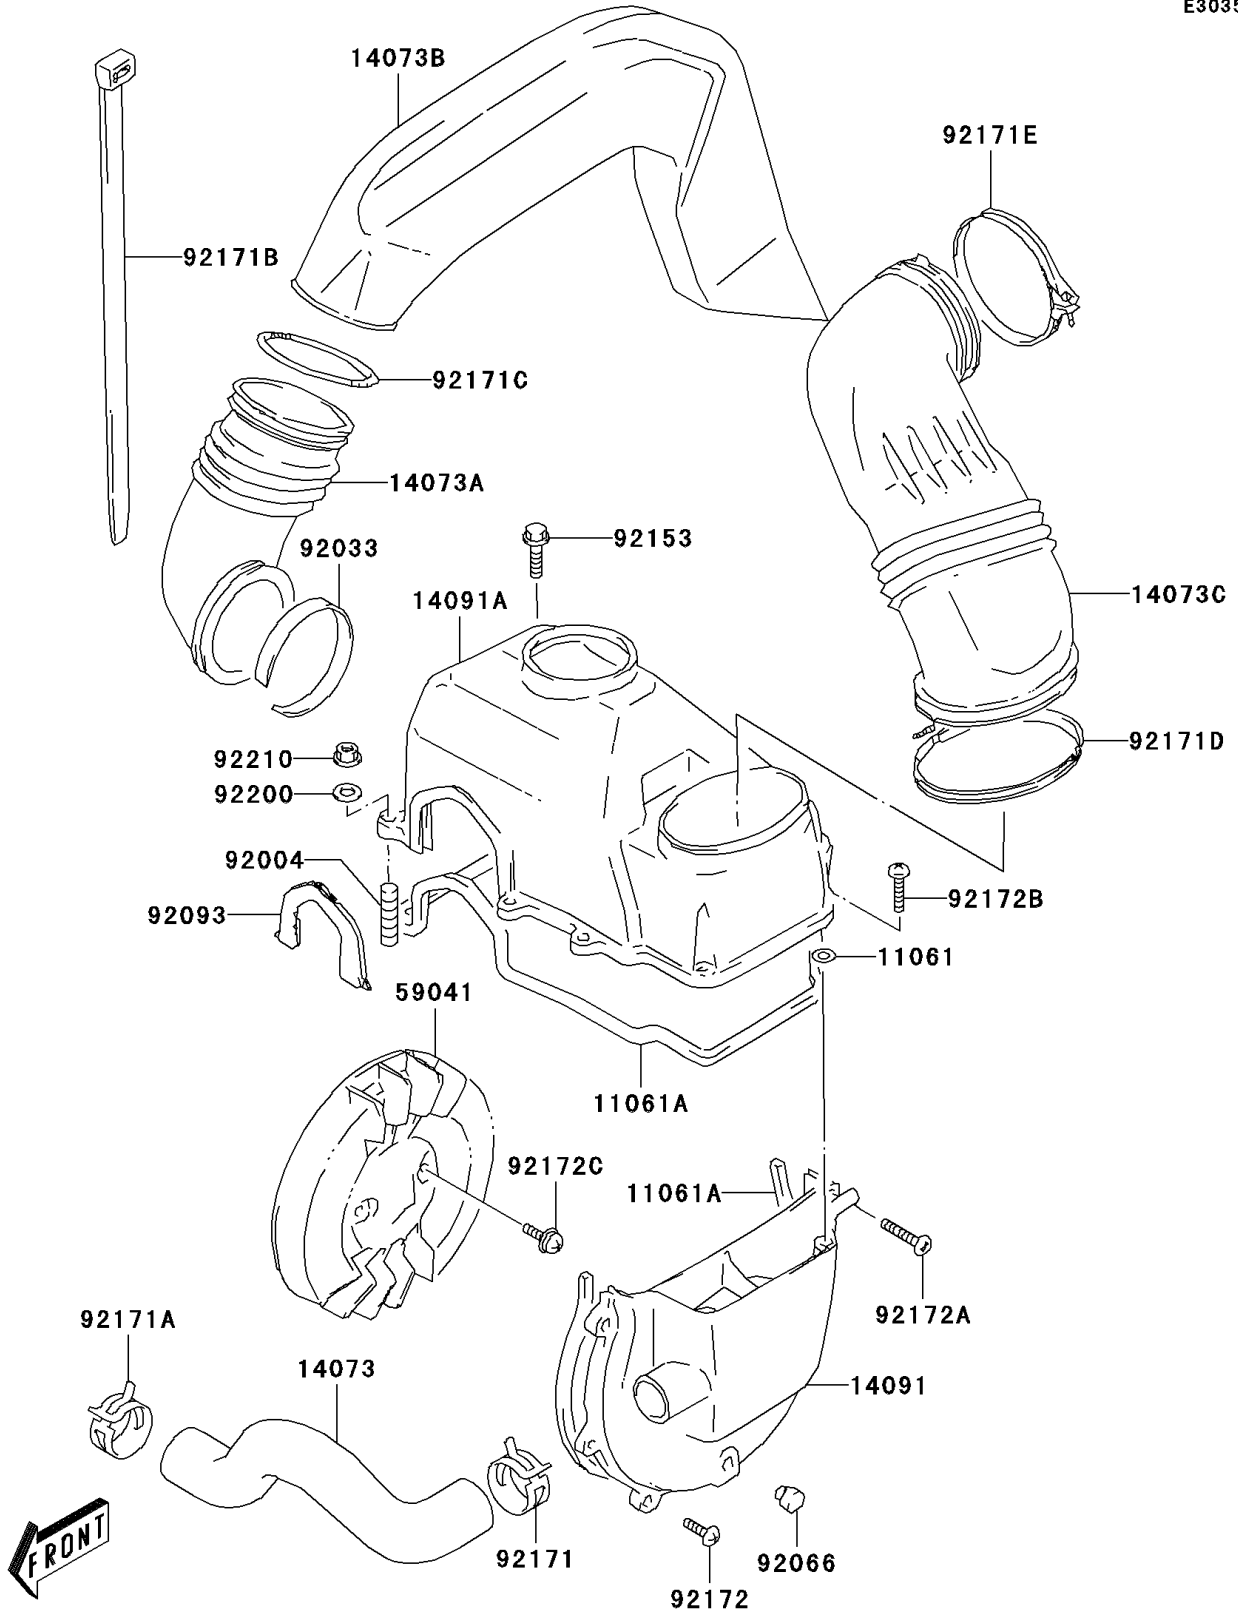

2006 KFX80 PARTS DIAGRAM

Cooling

E3035

2006 KFX80 PARTS LIST

Cooling

ITEM NAME	PART NUMBER	QUANTITY
GASKET,COOLING FAN COVER (Ref # 11061)	11061-S061	2
GASKET,COOLING FAN COVER (Ref # 11061A)	11061-S062	2
DUCT,BELT COOLING,OUT (Ref # 14073)	14073-S007	1
DUCT,COOLING,OUT (Ref # 14073A)	14073-S008	1
DUCT,COOLING,OUT (Ref # 14073B)	14073-S009	1
DUCT,COOLING,IN (Ref # 14073C)	14073-S010	1
COVER,COOLING FAN (Ref # 14091)	14091-S074	1
COVER,COOLING (Ref # 14091A)	14091-S075	1
FAN,COOLING (Ref # 59041)	59041-S001	1
STUD,COOLING COWLING (Ref # 92004)	92004-S009	1
RING-SNAP (Ref # 92033)	92033-S031	1
PLUG,DRAIN (Ref # 92066)	92066-S023	1
SEAL,COOLING COWLING (Ref # 92093)	92093-S019	1
BOLT (Ref # 92153)	92153-S012	5
CLAMP,BELT COOLING (Ref # 92171)	92171-S066	1
CLAMP,BELT COOLING (Ref # 92171A)	92171-S067	1
CLAMP (Ref # 92171B)	92171-S074	2
CLAMP (Ref # 92171C)	92171-S075	1
CLAMP (Ref # 92171D)	92171-S076	1
CLAMP (Ref # 92171E)	92171-S082	1
SCREW (Ref # 92172)	92172-S055	5
SCREW,COOLING FAN COVER (Ref # 92172A)	92172-S142	1
SCREW,COOLING COWLING (Ref # 92172B)	92172-S143	2
SCREW (Ref # 92172C)	92172-S162	2
WASHER (Ref # 92200)	92200-S003	1
NUT (Ref # 92210)	92210-S066	1