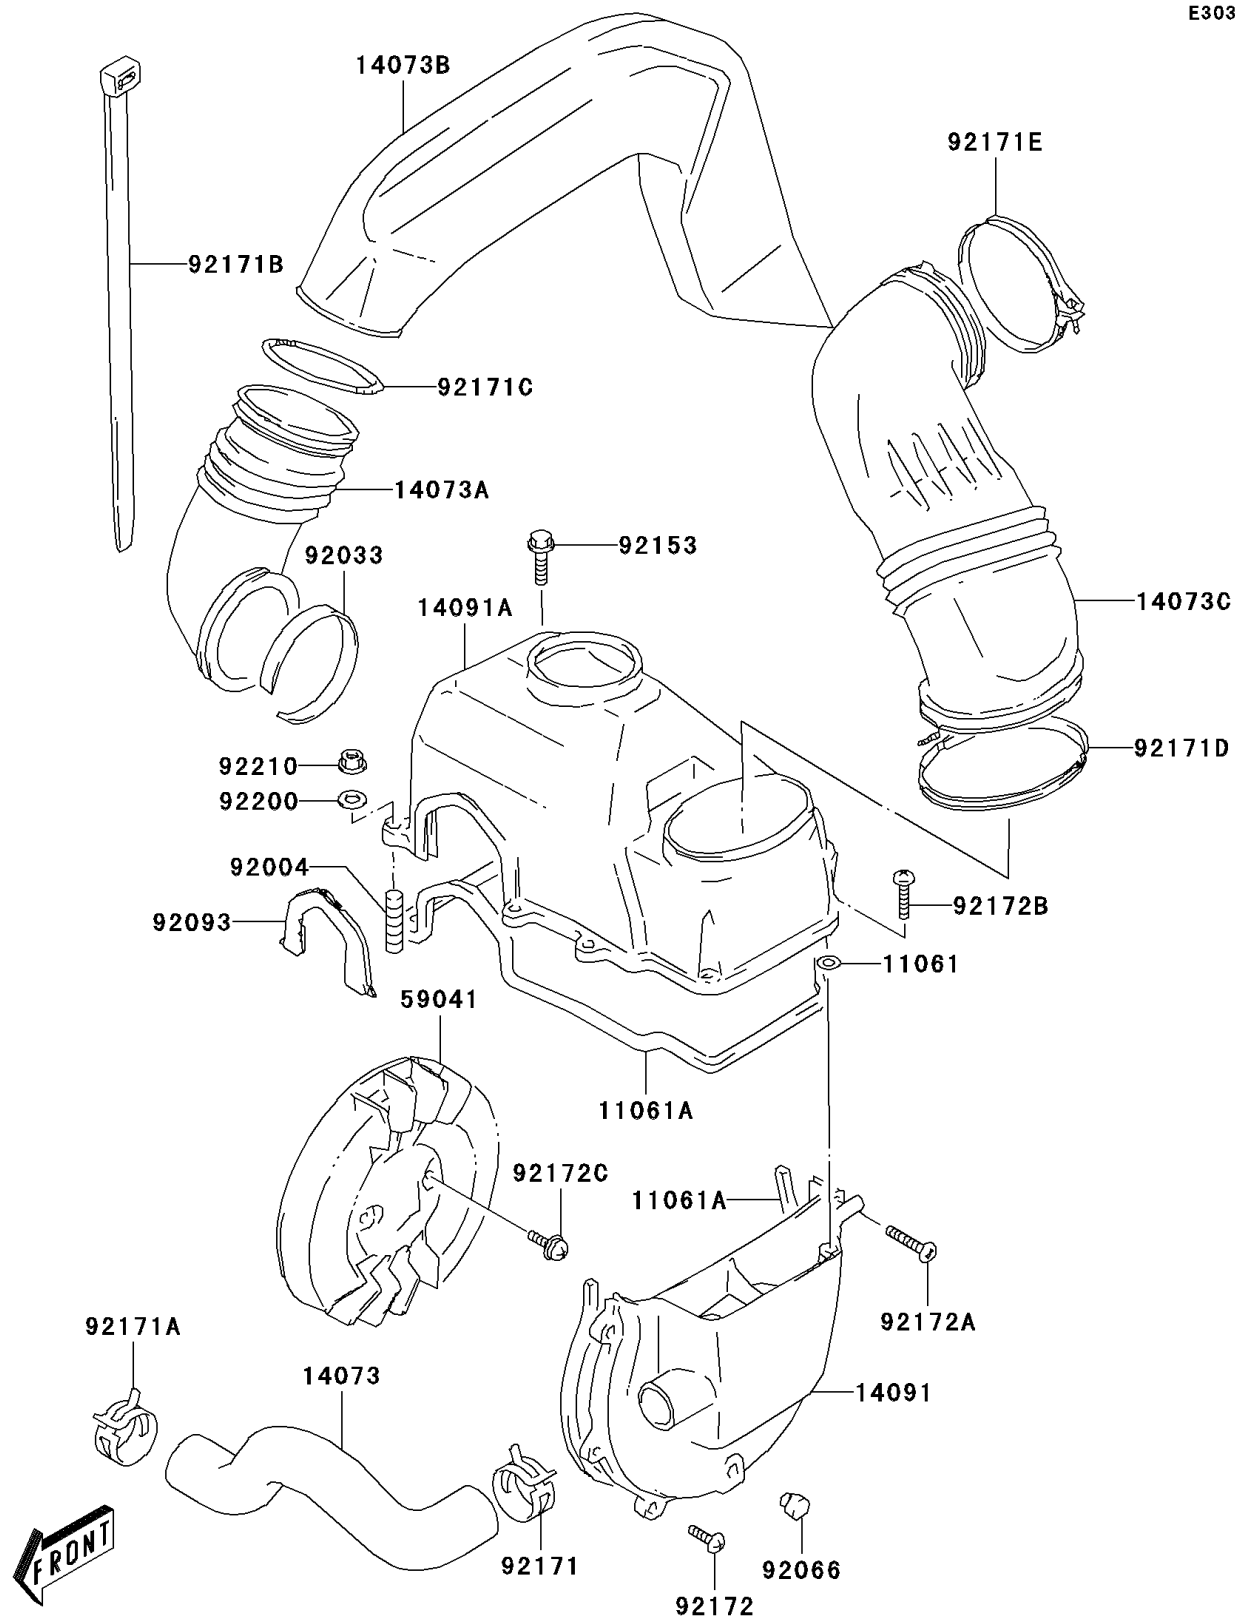

# 2006 KFX80 PARTS DIAGRAM

Cooling

E3035

## 2006 KFX80 PARTS LIST

### Cooling

ITEM NAME	PART NUMBER	QUANTITY
GASKET,COOLING FAN COVER (Ref # 11061)	11061-S061	2
GASKET,COOLING FAN COVER (Ref # 11061A)	11061-S062	2
DUCT,BELT COOLING,OUT (Ref # 14073)	14073-S007	1
DUCT,COOLING,OUT (Ref # 14073A)	14073-S008	1
DUCT,COOLING,OUT (Ref # 14073B)	14073-S009	1
DUCT,COOLING,IN (Ref # 14073C)	14073-S010	1
COVER,COOLING FAN (Ref # 14091)	14091-S074	1
COVER,COOLING (Ref # 14091A)	14091-S075	1
FAN,COOLING (Ref # 59041)	59041-S001	1
STUD,COOLING COWLING (Ref # 92004)	92004-S009	1
RING-SNAP (Ref # 92033)	92033-S031	1
PLUG,DRAIN (Ref # 92066)	92066-S023	1
SEAL,COOLING COWLING (Ref # 92093)	92093-S019	1
BOLT (Ref # 92153)	92153-S012	5
CLAMP,BELT COOLING (Ref # 92171)	92171-S066	1
CLAMP,BELT COOLING (Ref # 92171A)	92171-S067	1
CLAMP (Ref # 92171B)	92171-S074	2
CLAMP (Ref # 92171C)	92171-S075	1
CLAMP (Ref # 92171D)	92171-S076	1
CLAMP (Ref # 92171E)	92171-S082	1
SCREW (Ref # 92172)	92172-S055	5
SCREW,COOLING FAN COVER (Ref # 92172A)	92172-S142	1
SCREW,COOLING COWLING (Ref # 92172B)	92172-S143	2
SCREW (Ref # 92172C)	92172-S162	2
WASHER (Ref # 92200)	92200-S003	1
NUT (Ref # 92210)	92210-S066	1