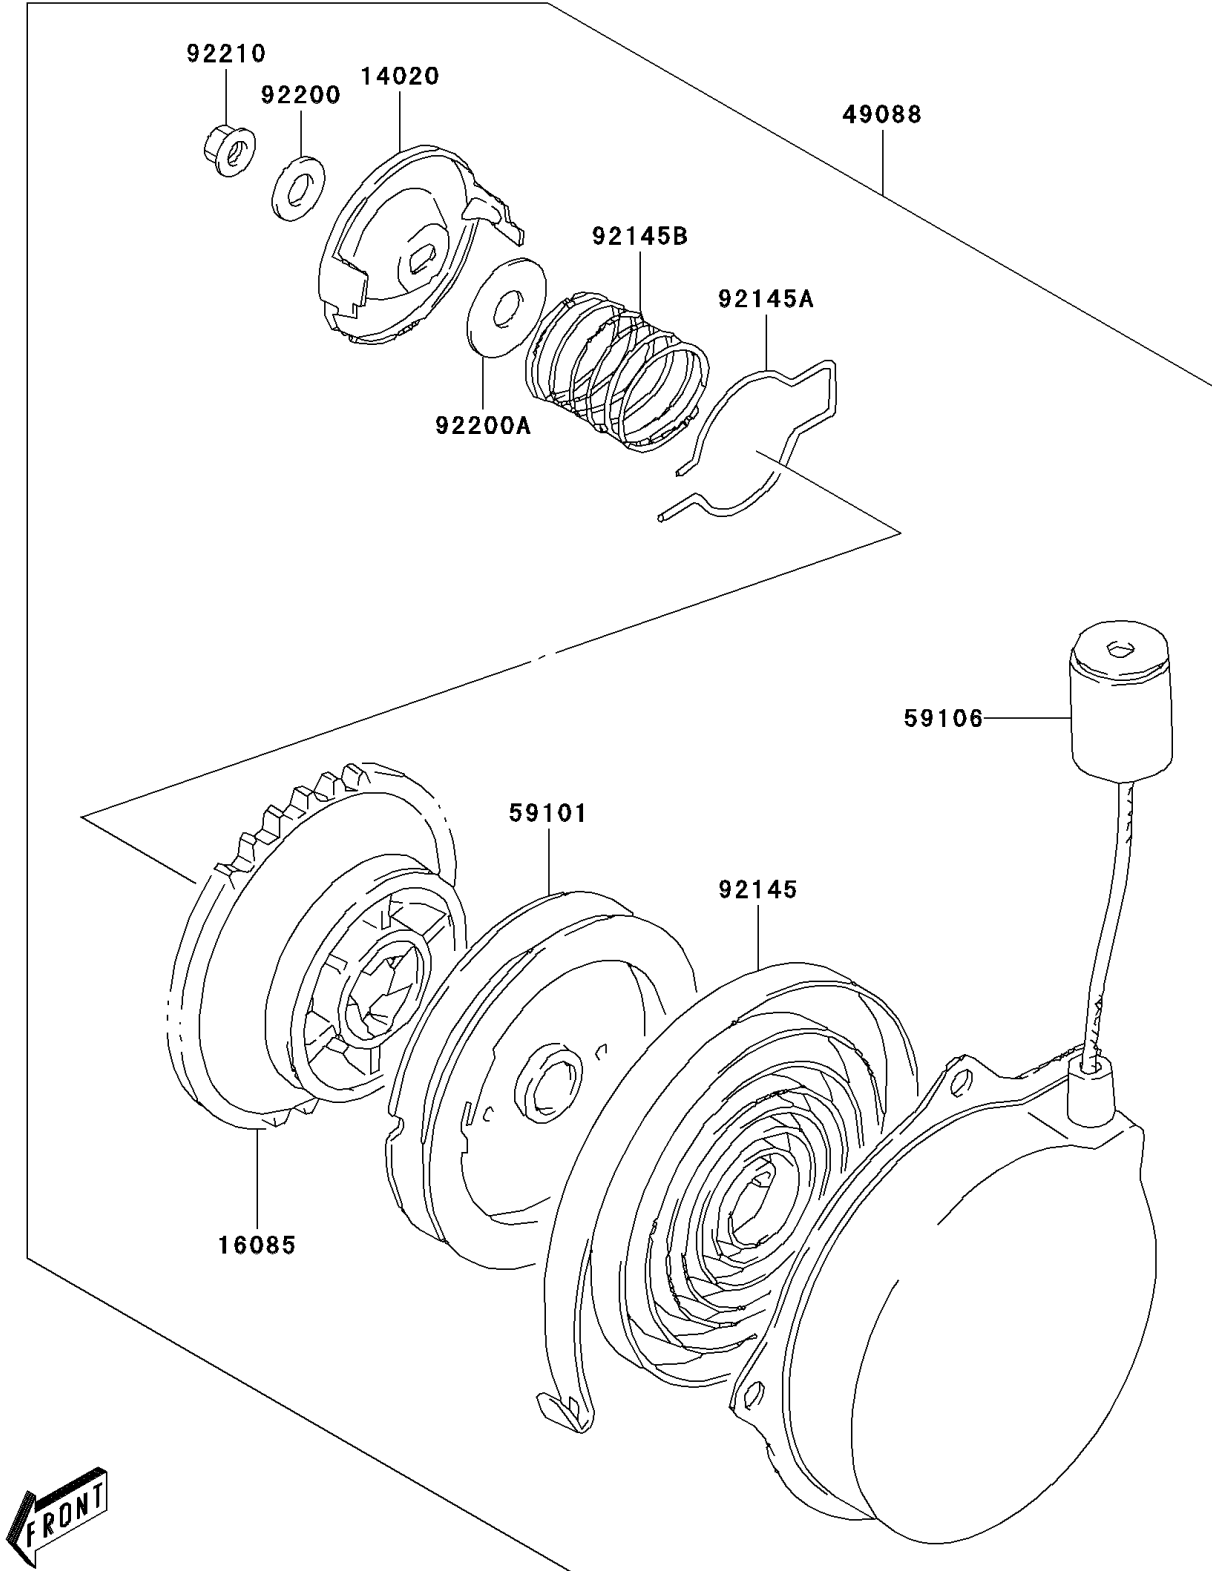

2006 KFX80 PARTS DIAGRAM

Recoil Starter

E3040

2006 KFX80 PARTS LIST

Recoil Starter

ITEM NAME	PART NUMBER	QUANTITY
RETAINER (Ref # 14020)	14020-S004	1
GEAR (Ref # 16085)	16085-S003	1
STARTER-RECOIL (Ref # 49088)	49088-S003	1
REEL (Ref # 59101)	59101-S004	1
ROPE (Ref # 59106)	59106-S002	1
SPRING, SPIRAL (Ref # 92145)	92145-S074	1
SPRING, FRICTION (Ref # 92145A)	92145-S075	1
SPRING, RETURN (Ref # 92145B)	92145-S076	1
WASHER, 8.5X18X1.6 (Ref # 92200)	92200-S108	1
WASHER, 10.2X27X1.6 (Ref # 92200A)	92200-S109	1
NUT (Ref # 92210)	92210-S080	1