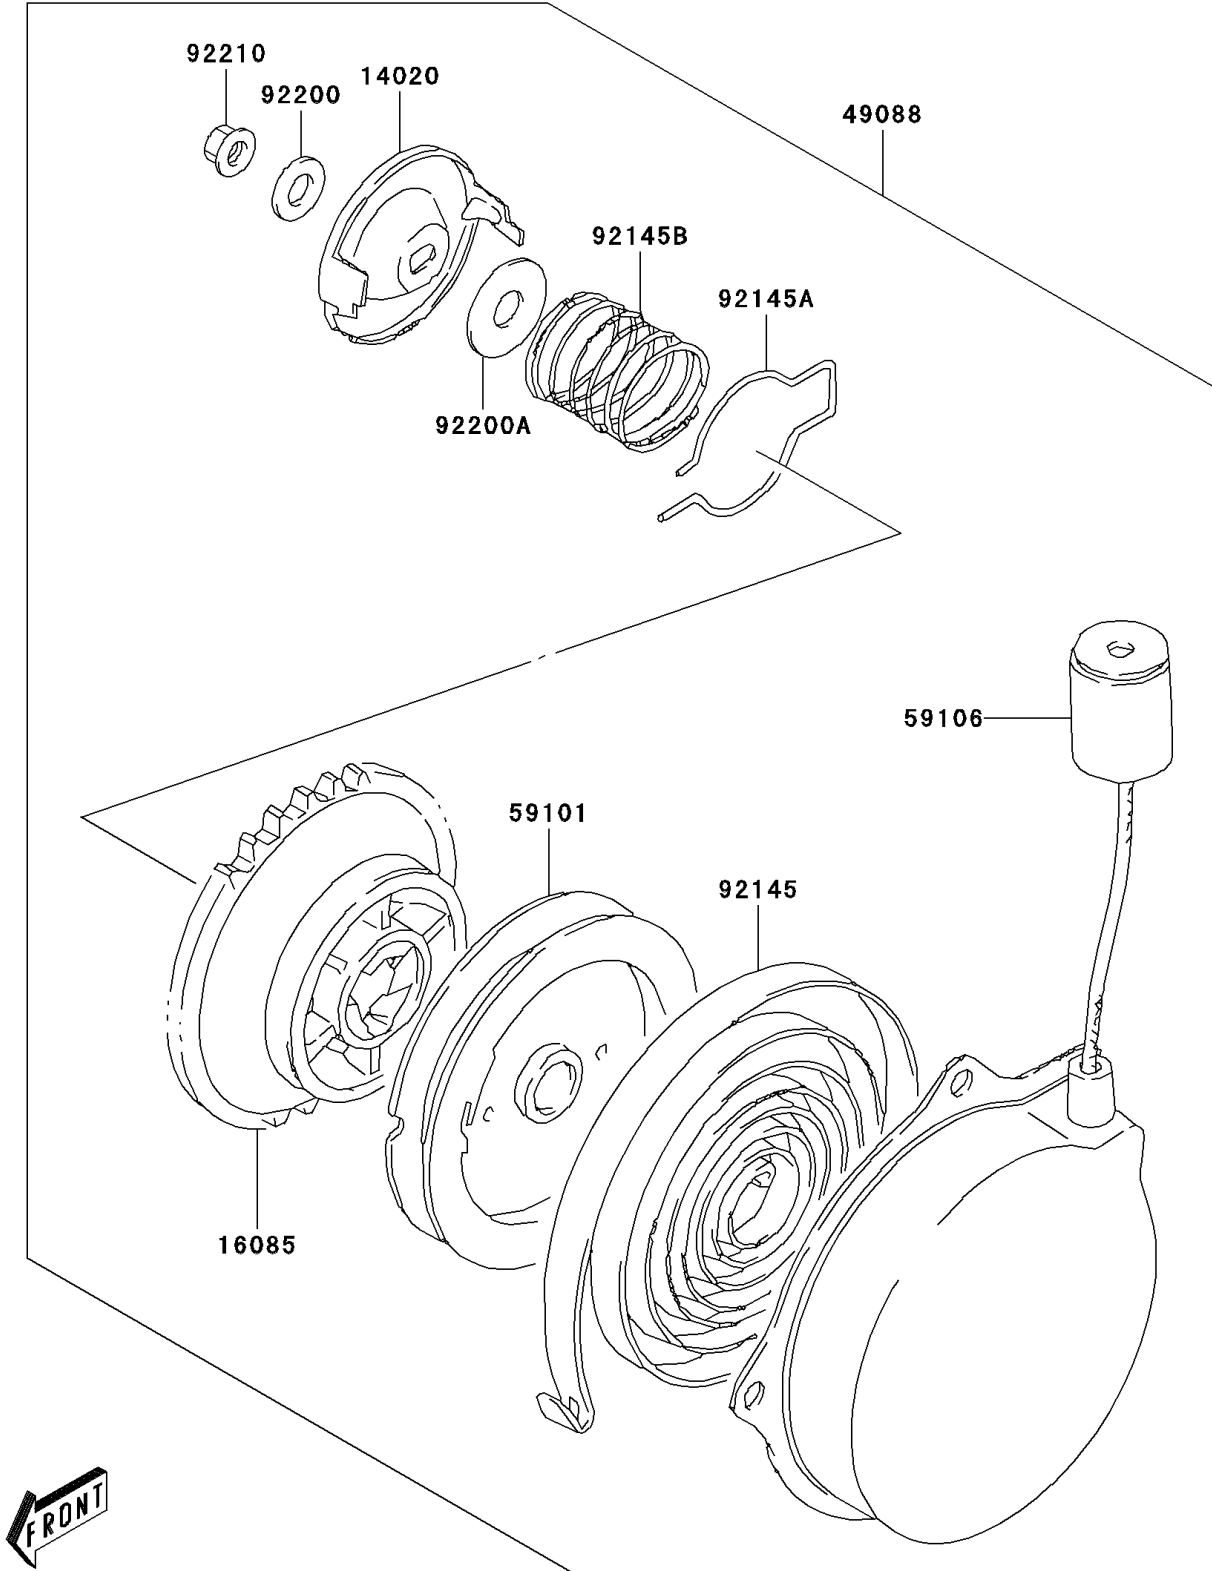

2006 KFX80 PARTS DIAGRAM

Recoil Starter

E3040

2006 KFX80 PARTS LIST

Recoil Starter

ITEM NAME	PART NUMBER	QUANTITY
RETAINER (Ref # 14020)	14020-S004	1
GEAR (Ref # 16085)	16085-S003	1
STARTER-RECOIL (Ref # 49088)	49088-S003	1
REEL (Ref # 59101)	59101-S004	1
ROPE (Ref # 59106)	59106-S002	1
SPRING,SPIRAL (Ref # 92145)	92145-S074	1
SPRING,FRICTION (Ref # 92145A)	92145-S075	1
SPRING,RETURN (Ref # 92145B)	92145-S076	1
WASHER,8.5X18X1.6 (Ref # 92200)	92200-S108	1
WASHER,10.2X27X1.6 (Ref # 92200A)	92200-S109	1
NUT (Ref # 92210)	92210-S080	1