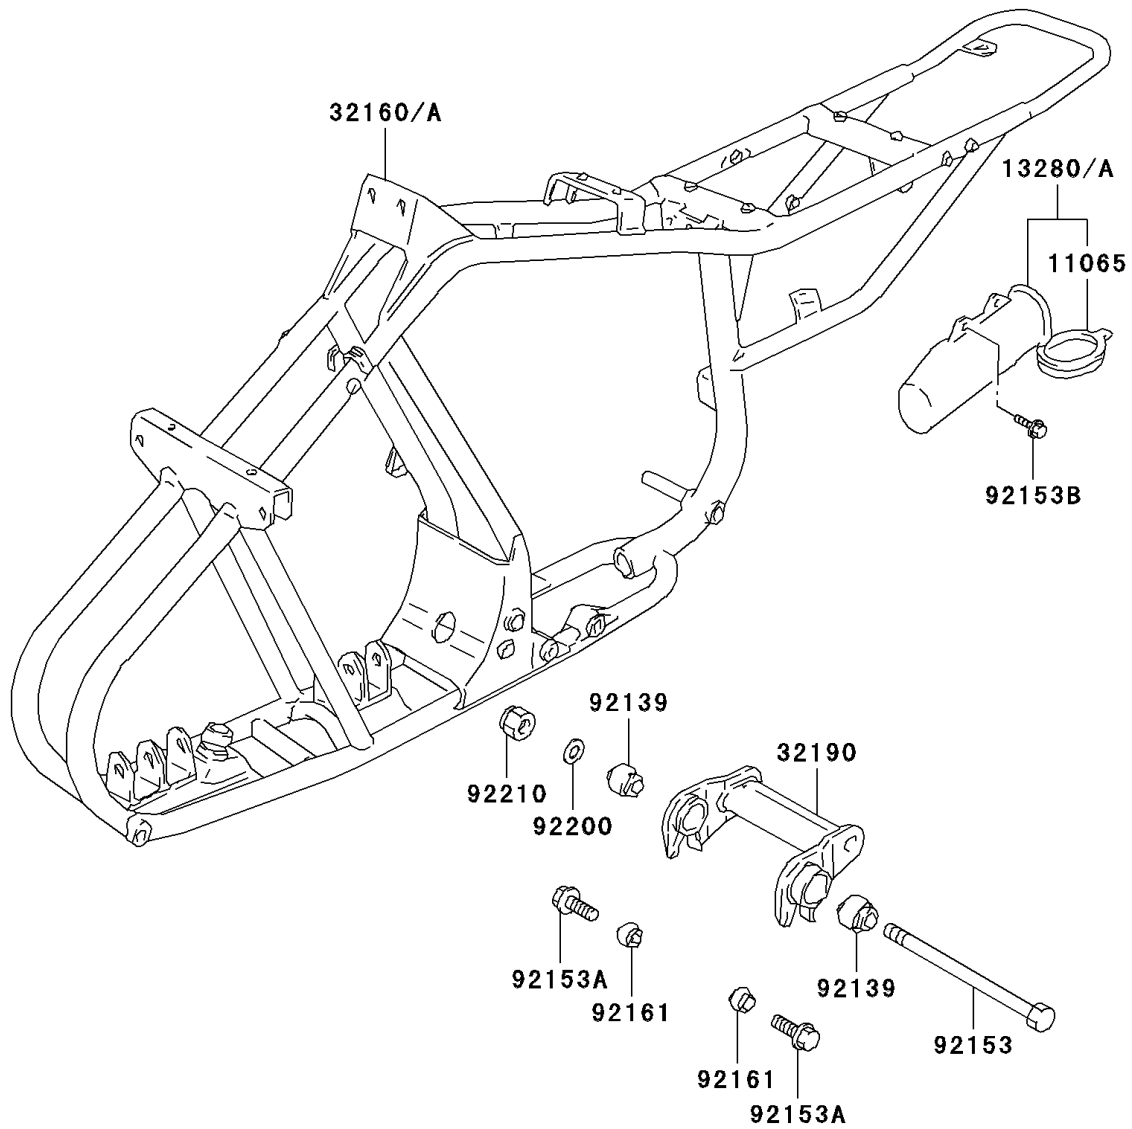

2006 KFX80 PARTS DIAGRAM

Frame

F2120

2006 KFX80 PARTS LIST

Frame

ITEM NAME	PART NUMBER	QUANTITY
CAP,TOOL HOLDER (Ref # 11065)	11065-S026	1
BRACKET-ENGINE,CRANKCASE,BLACK (Ref # 32190)	32190-S006-503	1
BUSHING,CRANKCASE BRACKET (Ref # 92139)	92139-S018	2
BOLT,ENGINE MTG (Ref # 92153)	92153-S212	1
BOLT (Ref # 92153A)	92153-S218	2
BOLT,TOOL HOLDER (Ref # 92153B)	92153-S219	2
DAMPER (Ref # 92161)	92161-S075	2
WASHER,ENGINE MTG (Ref # 92200)	92200-S104	1
NUT,ENGINE MTG (Ref # 92210)	92210-S078	1
HOLDER,TOOL (Ref # 13280)	13280-S020	1
HOLDER,TOOL (Ref # 13280A)	13280-S022	1
FRAME-COMP,BLACK (Ref # 32160)	32160-S006-503	1
FRAME-COMP,BLACK (Ref # 32160A)	32160-S008-503	1