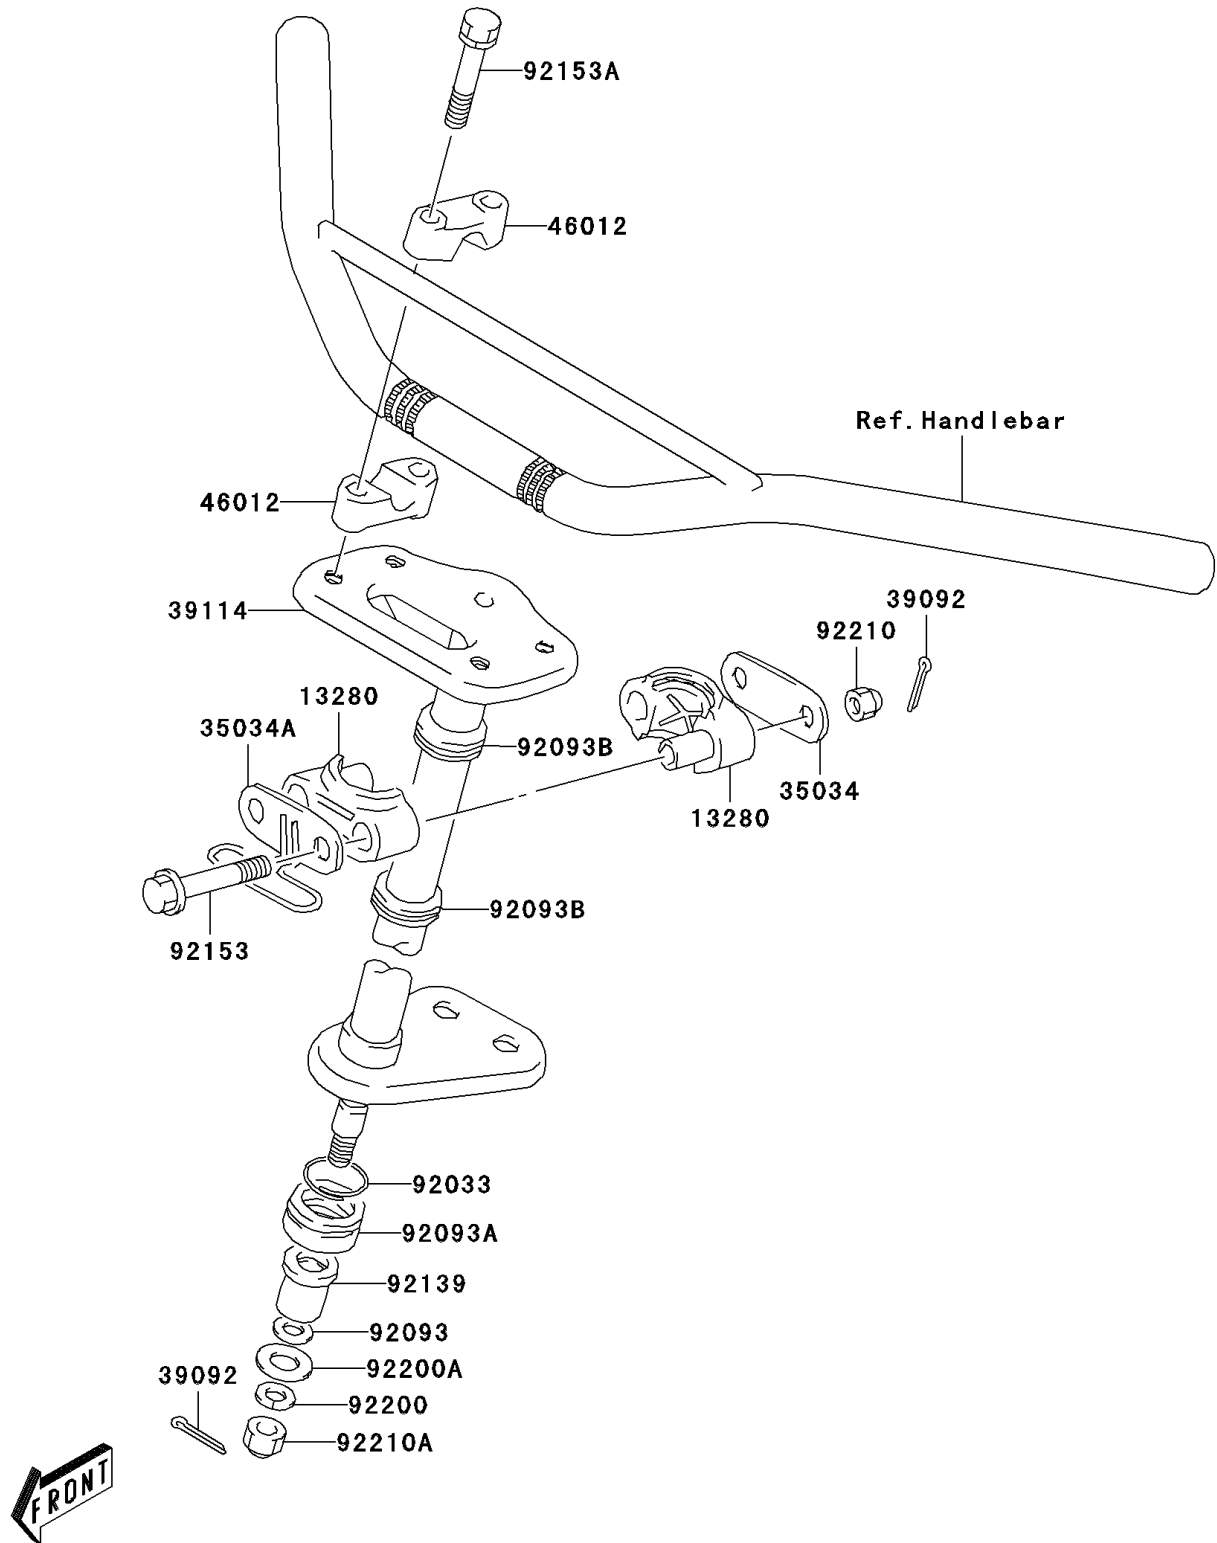

2006 KFX80 PARTS DIAGRAM

Steering Shaft

F2121

2006 KFX80 PARTS LIST

Steering Shaft

ITEM NAME	PART NUMBER	QUANTITY
HOLDER,STEERING SHAFT (Ref # 13280)	13280-S016	2
REINFORCE,STEERING HOLDER (Ref # 35034)	35034-S002	1
REINFORCE,STEERING HOLDER (Ref # 35034A)	35034-S004	1
PIN-HAIR,COTTER (Ref # 39092)	39092-S005	3
SHAFT-COMP-STRG,BLACK (Ref # 39114)	39114-S002-503	1
HOLDER-HANDLE,BLACK (Ref # 46012)	46012-S003-504	4
RING-SNAP,STEERING SHAFT (Ref # 92033)	92033-S029	1
SEAL (Ref # 92093)	92093-S008	1
SEAL,STEERING SHAFT DUST (Ref # 92093A)	92093-S016	1
SEAL,STEERING SHAFT (Ref # 92093B)	92093-S020	2
BUSHING,STEERING SHAFT (Ref # 92139)	92139-S011	1
BOLT,STEERING SHAFT HOLDER (Ref # 92153)	92153-S200	2
BOLT,HANDLE CLAMP (Ref # 92153A)	92153-S229	4
WASHER,STEERING SHAFT,LWR (Ref # 92200)	92200-S096	1
WASHER,10.5X25X3.2 (Ref # 92200A)	92200-S280	1
NUT (Ref # 92210)	92210-S026	2
NUT,STEERING SHAFT (Ref # 92210A)	92210-S071	1