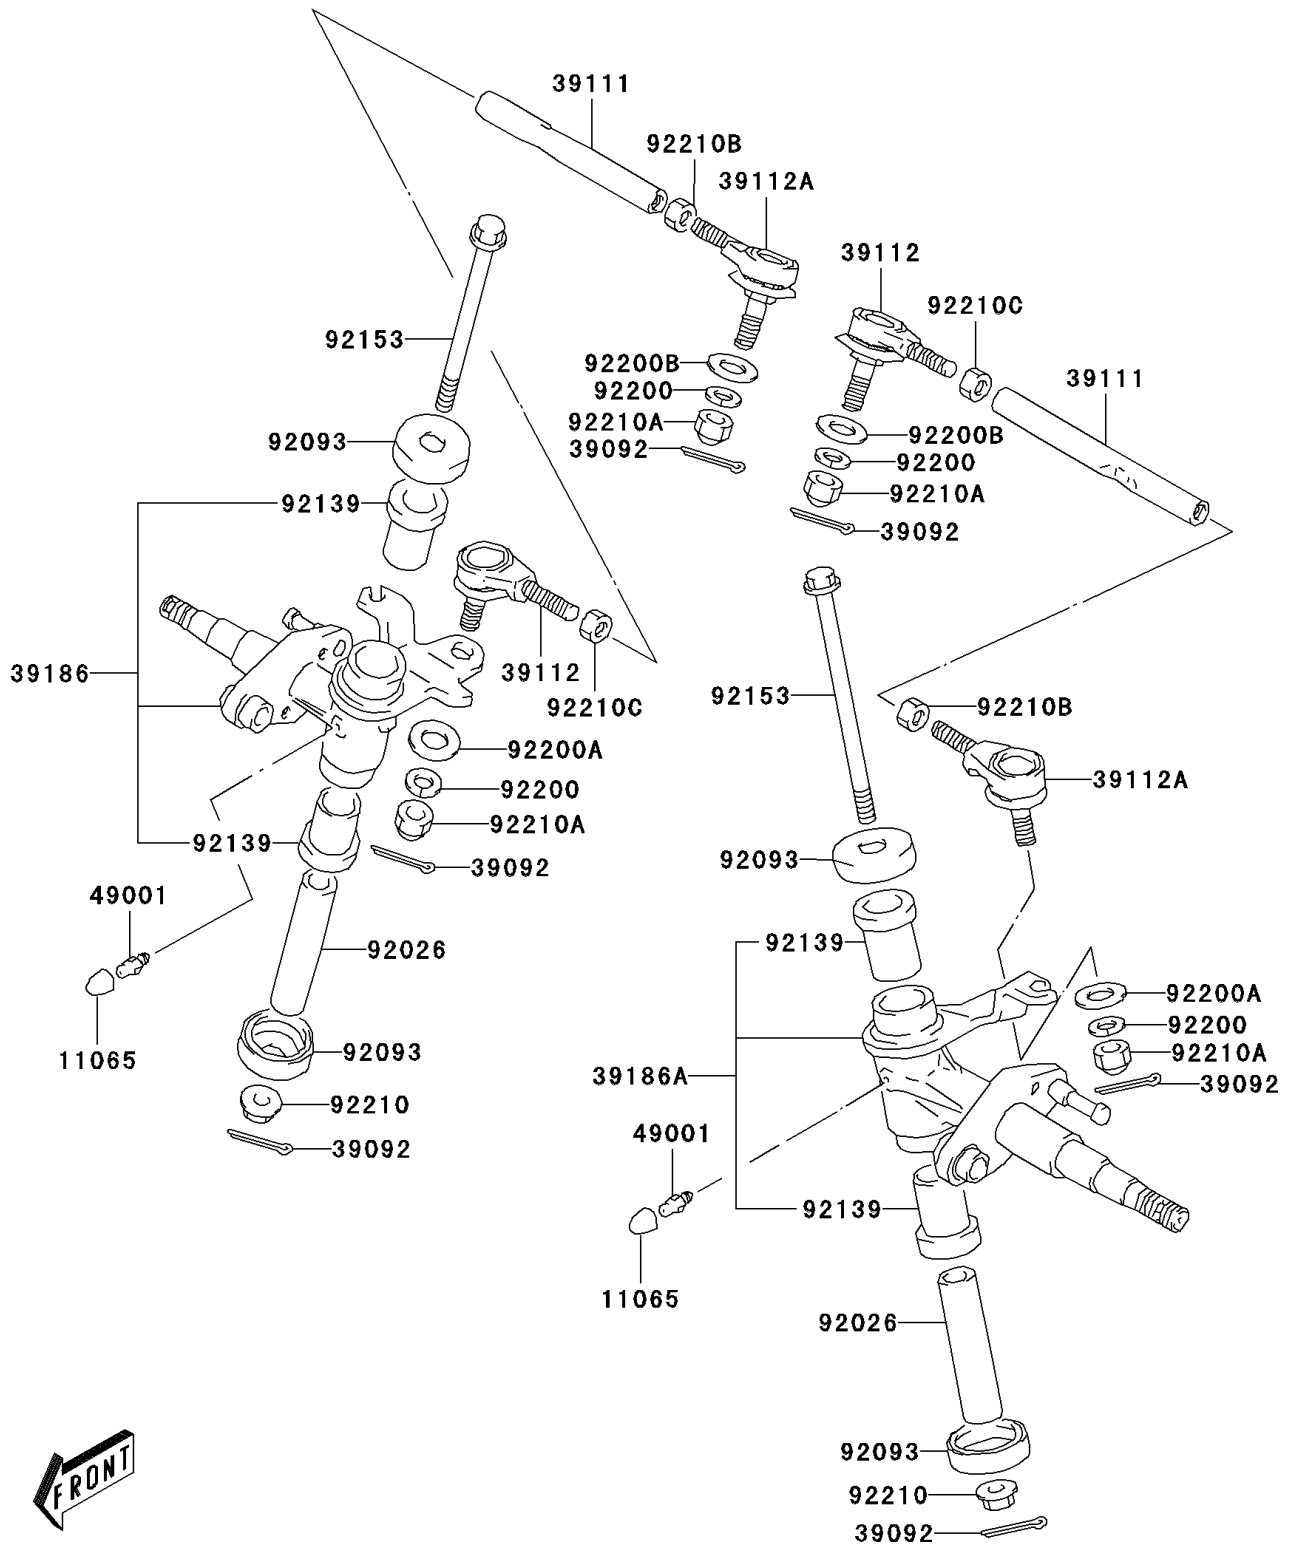

2006 KFX80 PARTS DIAGRAM

Knuckle Arm

F2145

2006 KFX80 PARTS LIST

Knuckle Arm

ITEM NAME	PART NUMBER	QUANTITY
CAP,GREASE NIPPLE (Ref # 11065)	11065-S028	2
PIN-HAIR,COTTER (Ref # 39092)	39092-S005	6
ROD-TIE,STEERING (Ref # 39111)	39111-S003	2
RODEND-TIE,RH (Ref # 39112)	39112-S003	2
RODEND-TIE,LH (Ref # 39112A)	39112-S004	2
KNUCKLE,RH (Ref # 39186)	39186-S003	1
KNUCKLE,LH (Ref # 39186A)	39186-S004	1
NIPPLE-GREASE (Ref # 49001)	49001-S002	2
SPACER (Ref # 92026)	92026-S060	2
SEAL,KNUCKLE ARM DUST (Ref # 92093)	92093-S017	4
BUSHING (Ref # 92139)	92139-S013	4
BOLT,KNUCKLE ARM (Ref # 92153)	92153-S202	2
WASHER,STEERING SHAFT,LWR (Ref # 92200)	92200-S096	4
WASHER,ROD-END (Ref # 92200A)	92200-S097	2
WASHER,10.5X25X3.2 (Ref # 92200B)	92200-S280	2
NUT (Ref # 92210)	92210-S031	2
NUT,STEERING SHAFT (Ref # 92210A)	92210-S071	4
NUT,TIE-ROD (Ref # 92210B)	92210-S072	2
NUT,TIE-ROD (Ref # 92210C)	92210-S073	2