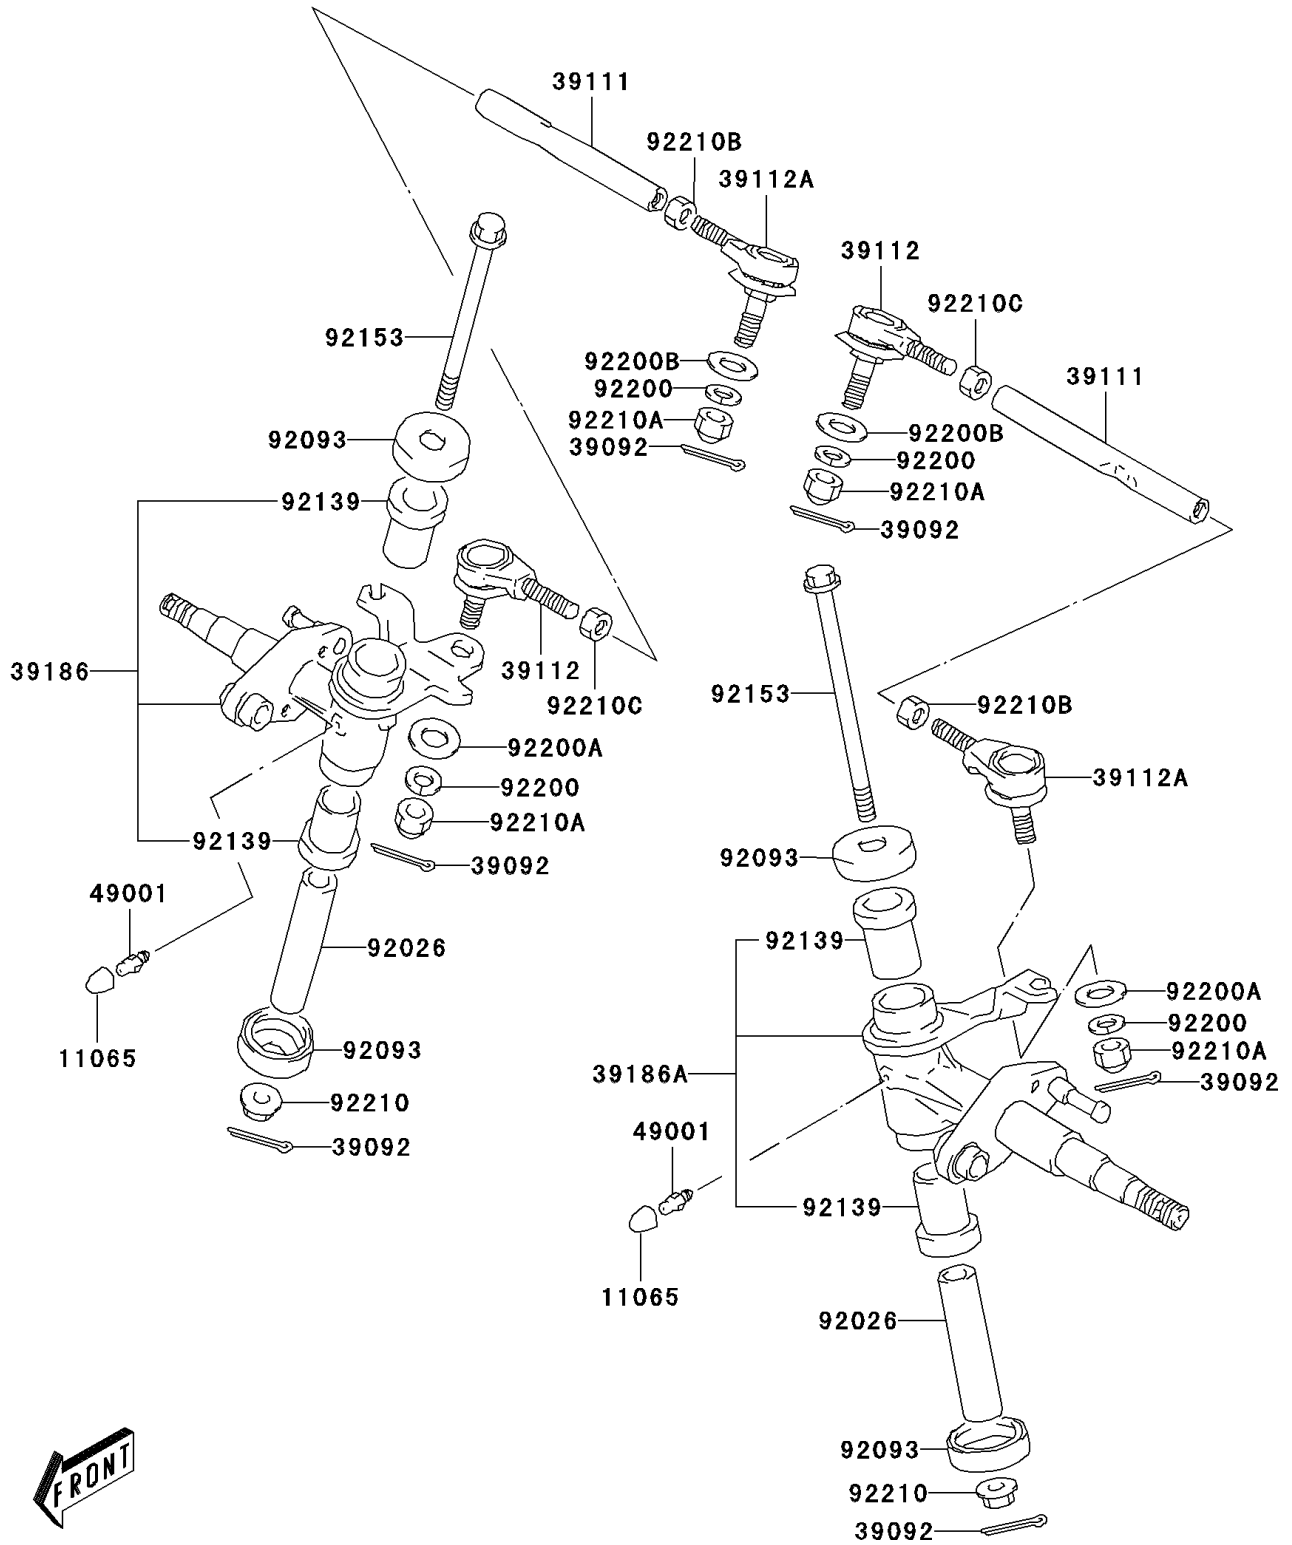

# 2006 KFX80 PARTS DIAGRAM

Knuckle Arm

F2145

## 2006 KFX80 PARTS LIST

### Knuckle Arm

ITEM NAME	PART NUMBER	QUANTITY
CAP,GREASE NIPPLE (Ref # 11065)	11065-S028	2
PIN-HAIR,COTTER (Ref # 39092)	39092-S005	6
ROD-TIE,STEERING (Ref # 39111)	39111-S003	2
RODEND-TIE,RH (Ref # 39112)	39112-S003	2
RODEND-TIE,LH (Ref # 39112A)	39112-S004	2
KNUCKLE,RH (Ref # 39186)	39186-S003	1
KNUCKLE,LH (Ref # 39186A)	39186-S004	1
NIPPLE-GREASE (Ref # 49001)	49001-S002	2
SPACER (Ref # 92026)	92026-S060	2
SEAL,KNUCKLE ARM DUST (Ref # 92093)	92093-S017	4
BUSHING (Ref # 92139)	92139-S013	4
BOLT,KNUCKLE ARM (Ref # 92153)	92153-S202	2
WASHER,STEERING SHAFT,LWR (Ref # 92200)	92200-S096	4
WASHER,ROD-END (Ref # 92200A)	92200-S097	2
WASHER,10.5X25X3.2 (Ref # 92200B)	92200-S280	2
NUT (Ref # 92210)	92210-S031	2
NUT,STEERING SHAFT (Ref # 92210A)	92210-S071	4
NUT,TIE-ROD (Ref # 92210B)	92210-S072	2
NUT,TIE-ROD (Ref # 92210C)	92210-S073	2