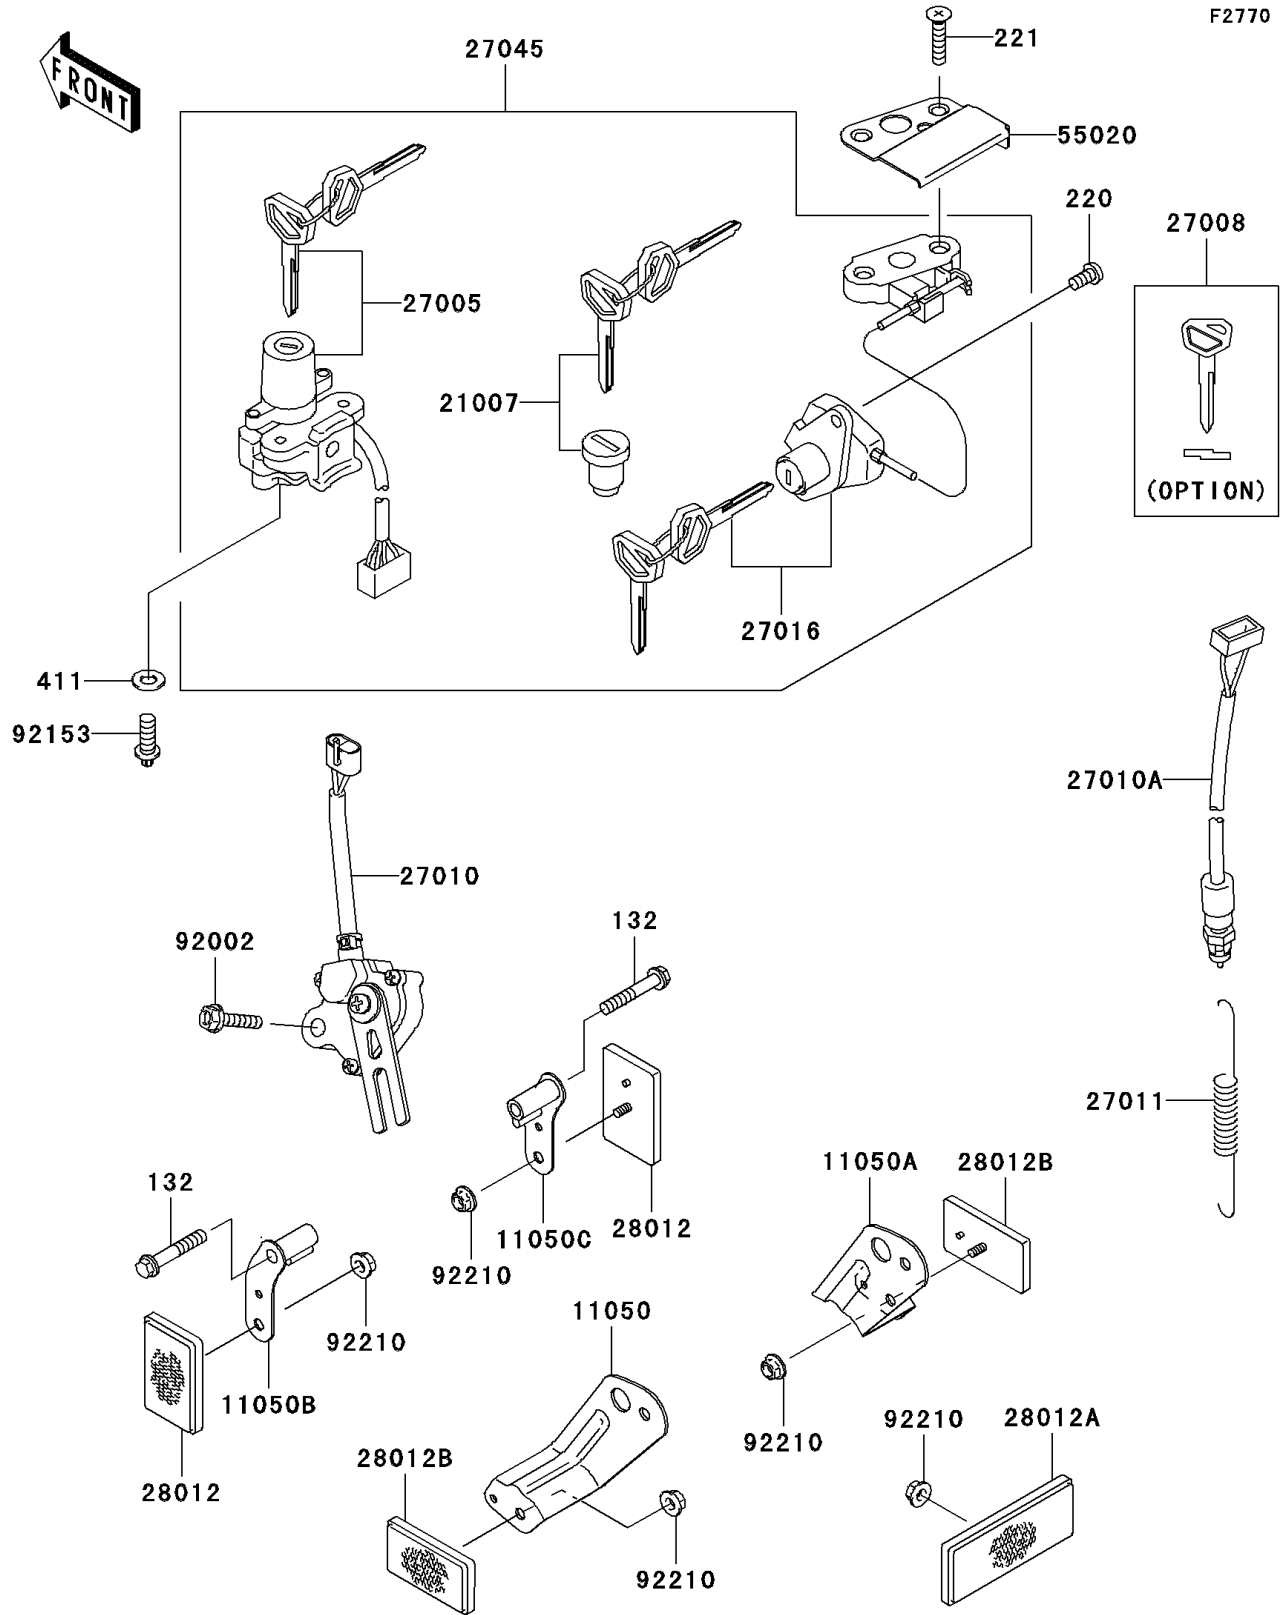

# 2006 ZZR600 PARTS DIAGRAM

Ignition Switch/Locks/Reflectors

# 2006 ZZR600 PARTS LIST

Ignition Switch/Locks/Reflectors

ITEM NAME	PART NUMBER	QUANTITY
-----------	-------------	----------