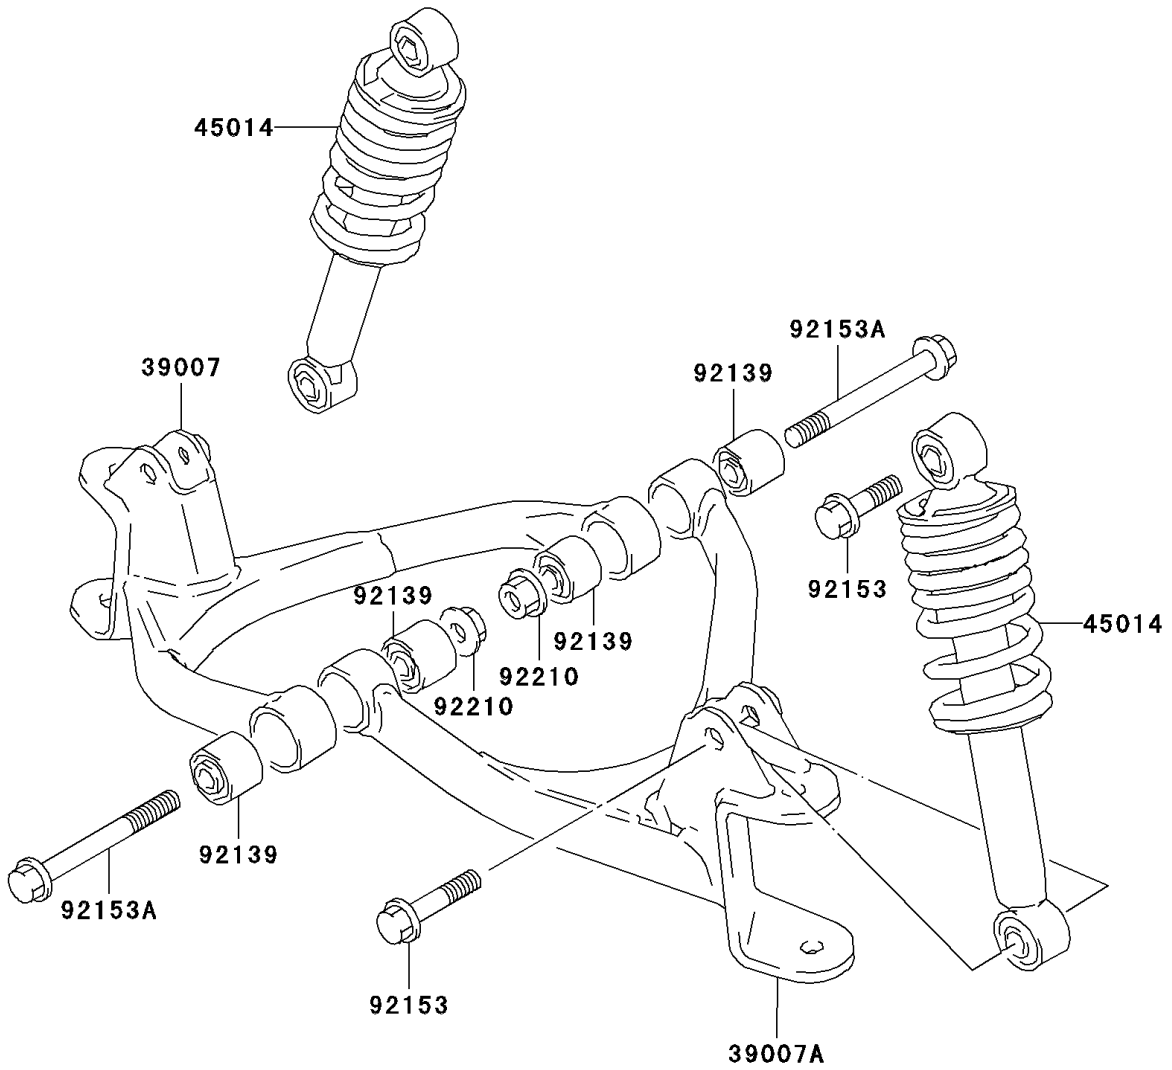

2006 KFX80 PARTS DIAGRAM

Front Suspension

F2152

2006 KFX80 PARTS LIST

Front Suspension

ITEM NAME	PART NUMBER	QUANTITY
ARM-SUSP,RH,BLACK (Ref # 39007)	39007-S005-503	1
ARM-SUSP,LH,BLACK (Ref # 39007A)	39007-S006-503	1
SHOCKABSORBER,L.GREEN (Ref # 45014)	45014-S028-908	2
BUSHING,SUSPENSION ARM (Ref # 92139)	92139-S014	4
BOLT,10X37 (Ref # 92153)	92153-S033	4
BOLT,SUSPENSION ARM (Ref # 92153A)	92153-S201	2
NUT,SUSPENSION ARM (Ref # 92210)	92210-S074	2