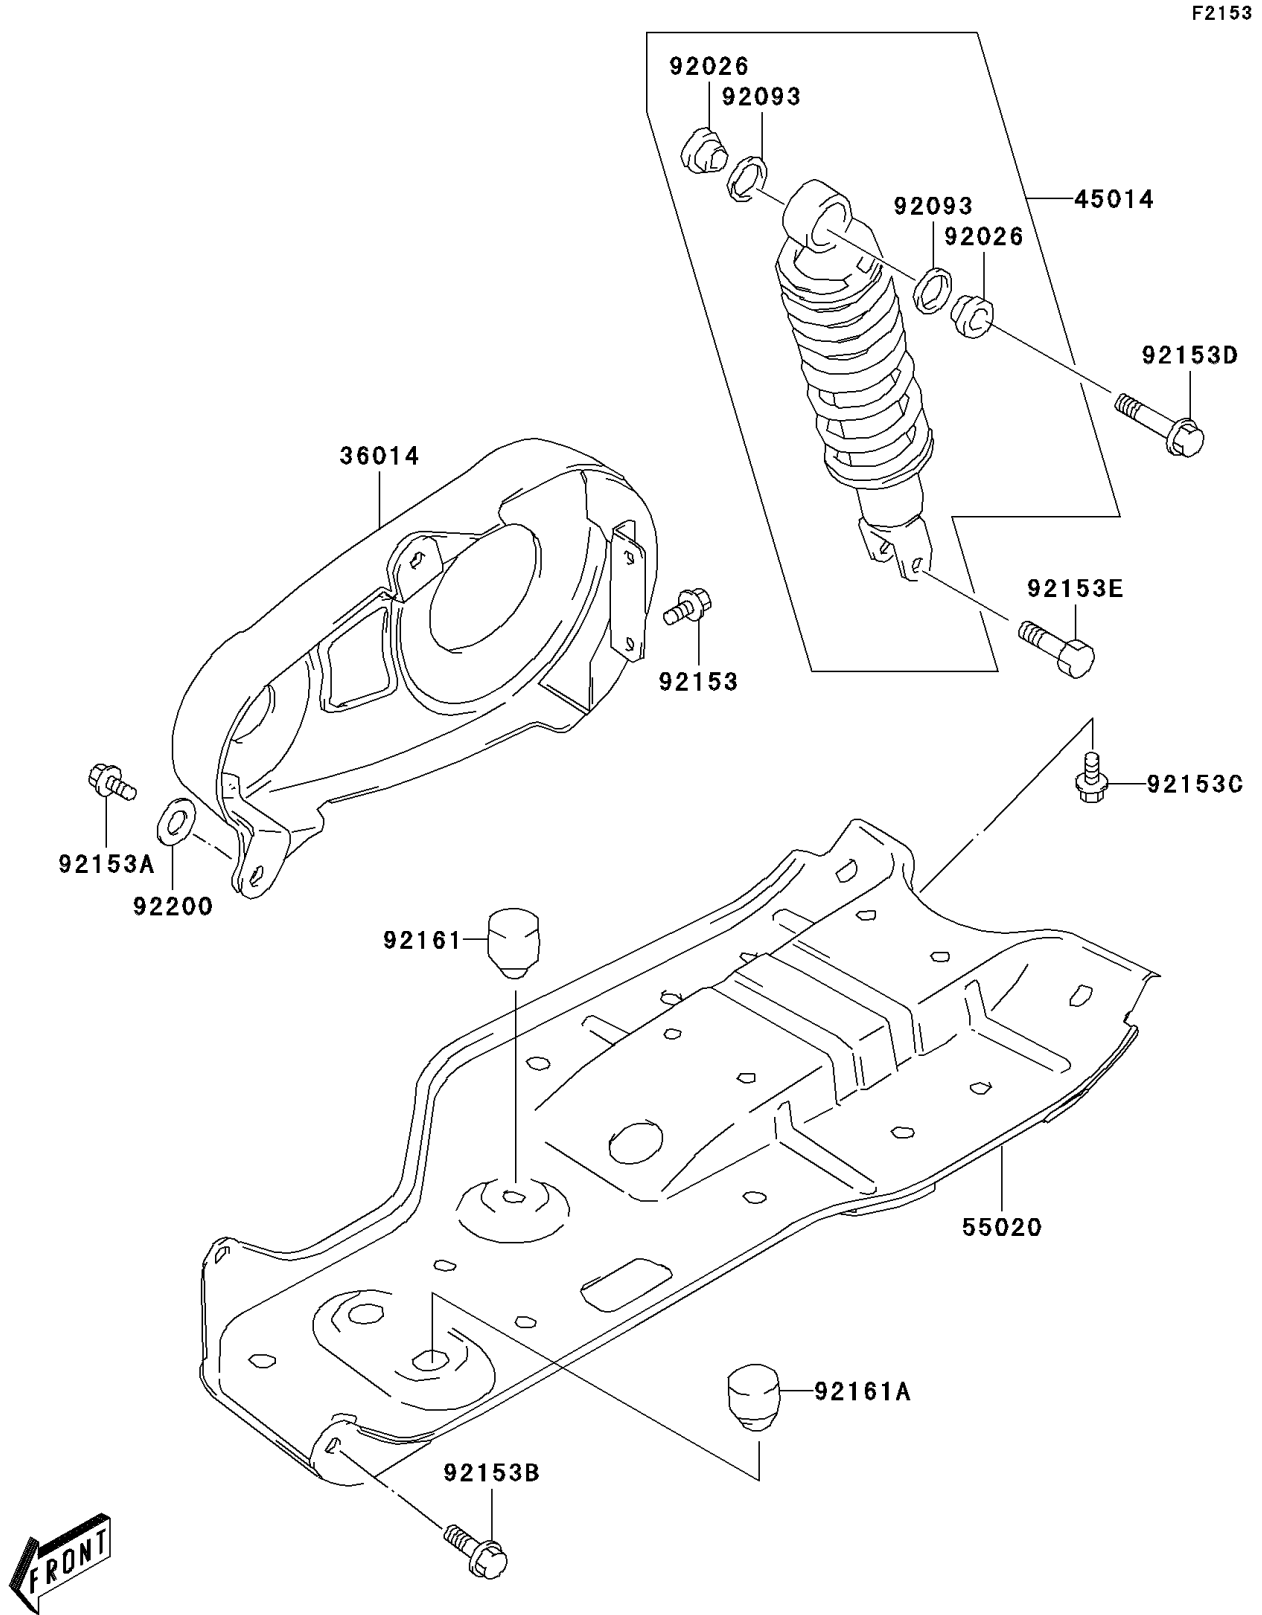

# 2006 KFX80 PARTS DIAGRAM

## Rear Suspension

## 2006 KFX80 PARTS LIST

### Rear Suspension

ITEM NAME	PART NUMBER	QUANTITY
CASE-CHAIN (Ref # 36014)	36014-S005	1
SHOCKABSORBER,L.GREEN (Ref # 45014)	45014-S029-908	1
GUARD,UNDER,BLACK (Ref # 55020)	55020-S012-503	1
SPACER (Ref # 92026)	92026-S073	2
SEAL (Ref # 92093)	92093-S022	2
BOLT (Ref # 92153)	92153-S010	2
BOLT (Ref # 92153A)	92153-S012	2
BOLT,UNDER GUARD,FR (Ref # 92153B)	92153-S232	2
BOLT,UNDER GUARD,RR (Ref # 92153C)	92153-S233	4
BOLT,REAR SHOCK (Ref # 92153D)	92153-S234	1
BOLT,REAR SHOCK (Ref # 92153E)	92153-S235	1
DAMPER (Ref # 92161)	92161-S082	1
DAMPER (Ref # 92161A)	92161-S083	2
WASHER,CHAIN CASE (Ref # 92200)	92200-S120	2