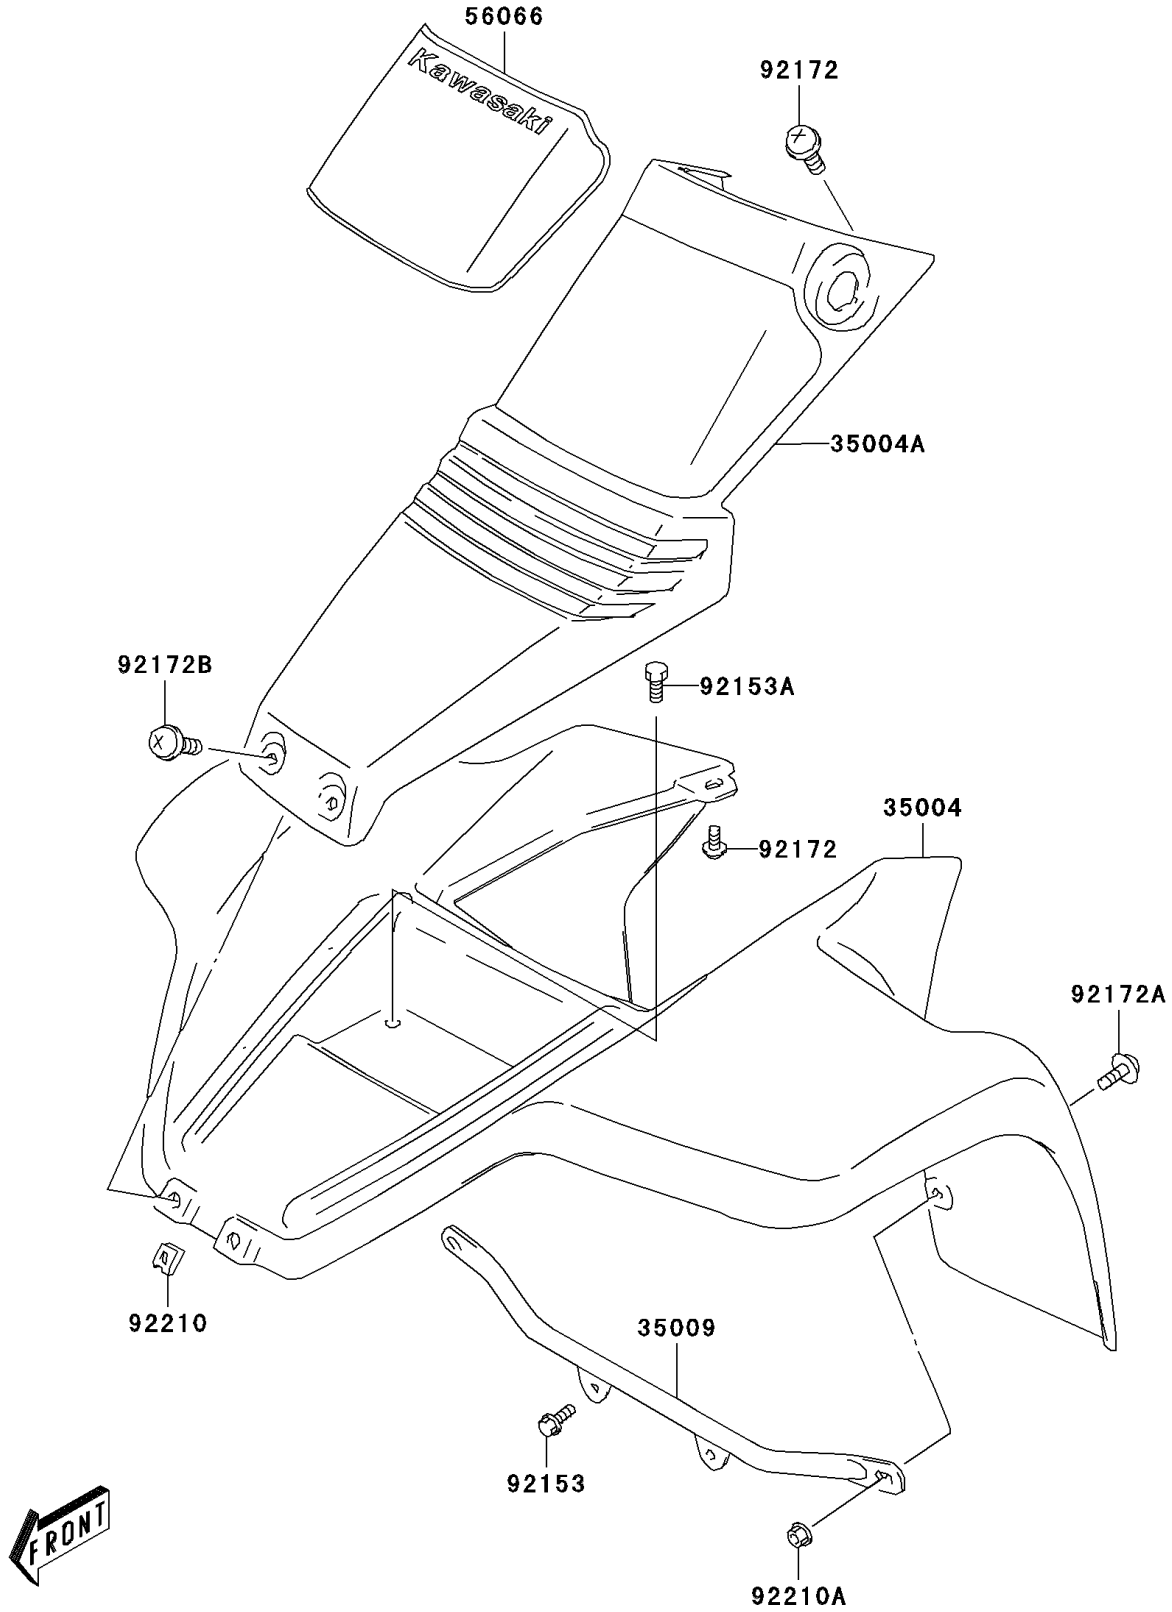

2006 KFX80 PARTS DIAGRAM

Front Fender(s)

F2171

2006 KFX80 PARTS LIST

Front Fender(s)

ITEM NAME	PART NUMBER	QUANTITY
FENDER-FRONT,L.GREEN (Ref # 35004)	35004-S008-908	1
FENDER-FRONT,BLACK (Ref # 35004A)	35004-S009-504	1
BRACE,FRONT FENDER,BLACK (Ref # 35009)	35009-S006-503	1
PATTERN,WHITE/BLACK (Ref # 56066)	56066-S036-558	1
BOLT (Ref # 92153)	92153-S011	2
BOLT,FRONT FENDER (Ref # 92153A)	92153-S225	2
SCREW,FRONT FENDER (Ref # 92172)	92172-S152	4
SCREW,FRONT FENDER (Ref # 92172A)	92172-S153	2
SCREW,CENTER COVER (Ref # 92172B)	92172-S154	2
NUT,FRONT FENDER (Ref # 92210)	92210-S043	2
NUT (Ref # 92210A)	92210-S066	2