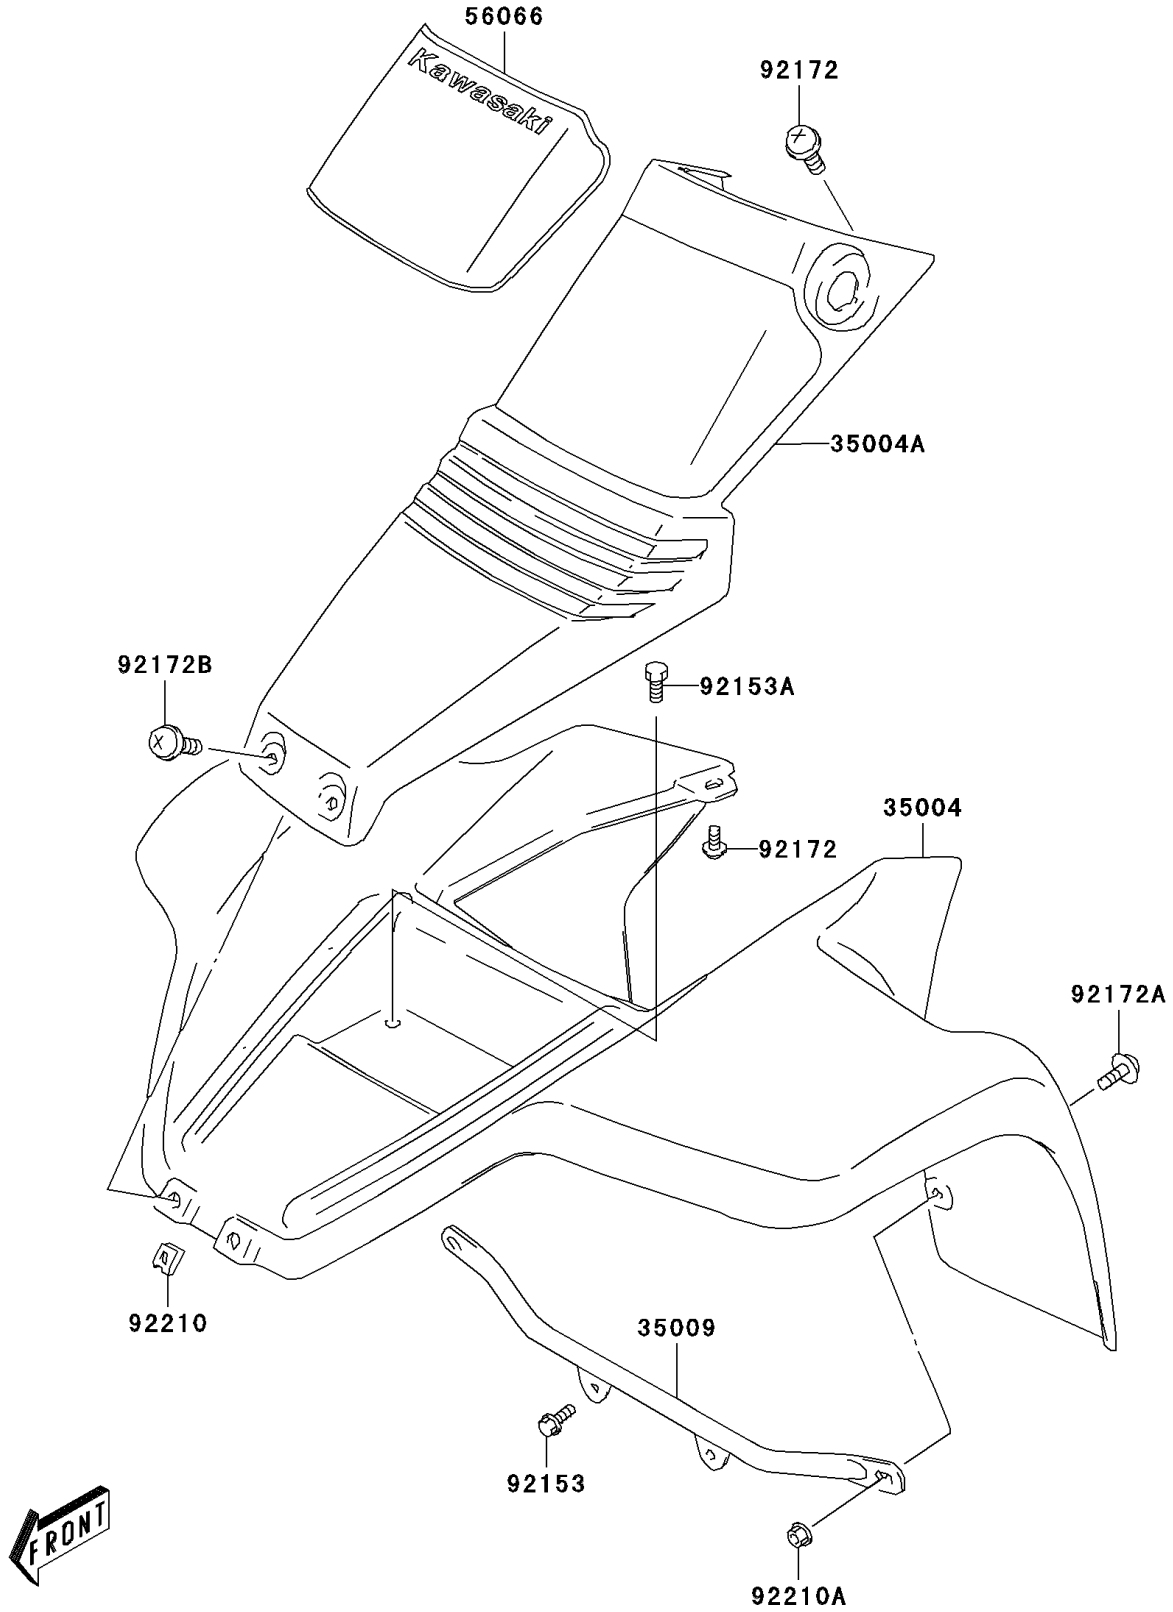

# 2006 KFX80 PARTS DIAGRAM

Front Fender(s)

F2171

## 2006 KFX80 PARTS LIST

### Front Fender(s)

ITEM NAME	PART NUMBER	QUANTITY
FENDER-FRONT,L.GREEN (Ref # 35004)	35004-S008-908	1
FENDER-FRONT,BLACK (Ref # 35004A)	35004-S009-504	1
BRACE,FRONT FENDER,BLACK (Ref # 35009)	35009-S006-503	1
PATTERN,WHITE/BLACK (Ref # 56066)	56066-S036-558	1
BOLT (Ref # 92153)	92153-S011	2
BOLT,FRONT FENDER (Ref # 92153A)	92153-S225	2
SCREW,FRONT FENDER (Ref # 92172)	92172-S152	4
SCREW,FRONT FENDER (Ref # 92172A)	92172-S153	2
SCREW,CENTER COVER (Ref # 92172B)	92172-S154	2
NUT,FRONT FENDER (Ref # 92210)	92210-S043	2
NUT (Ref # 92210A)	92210-S066	2