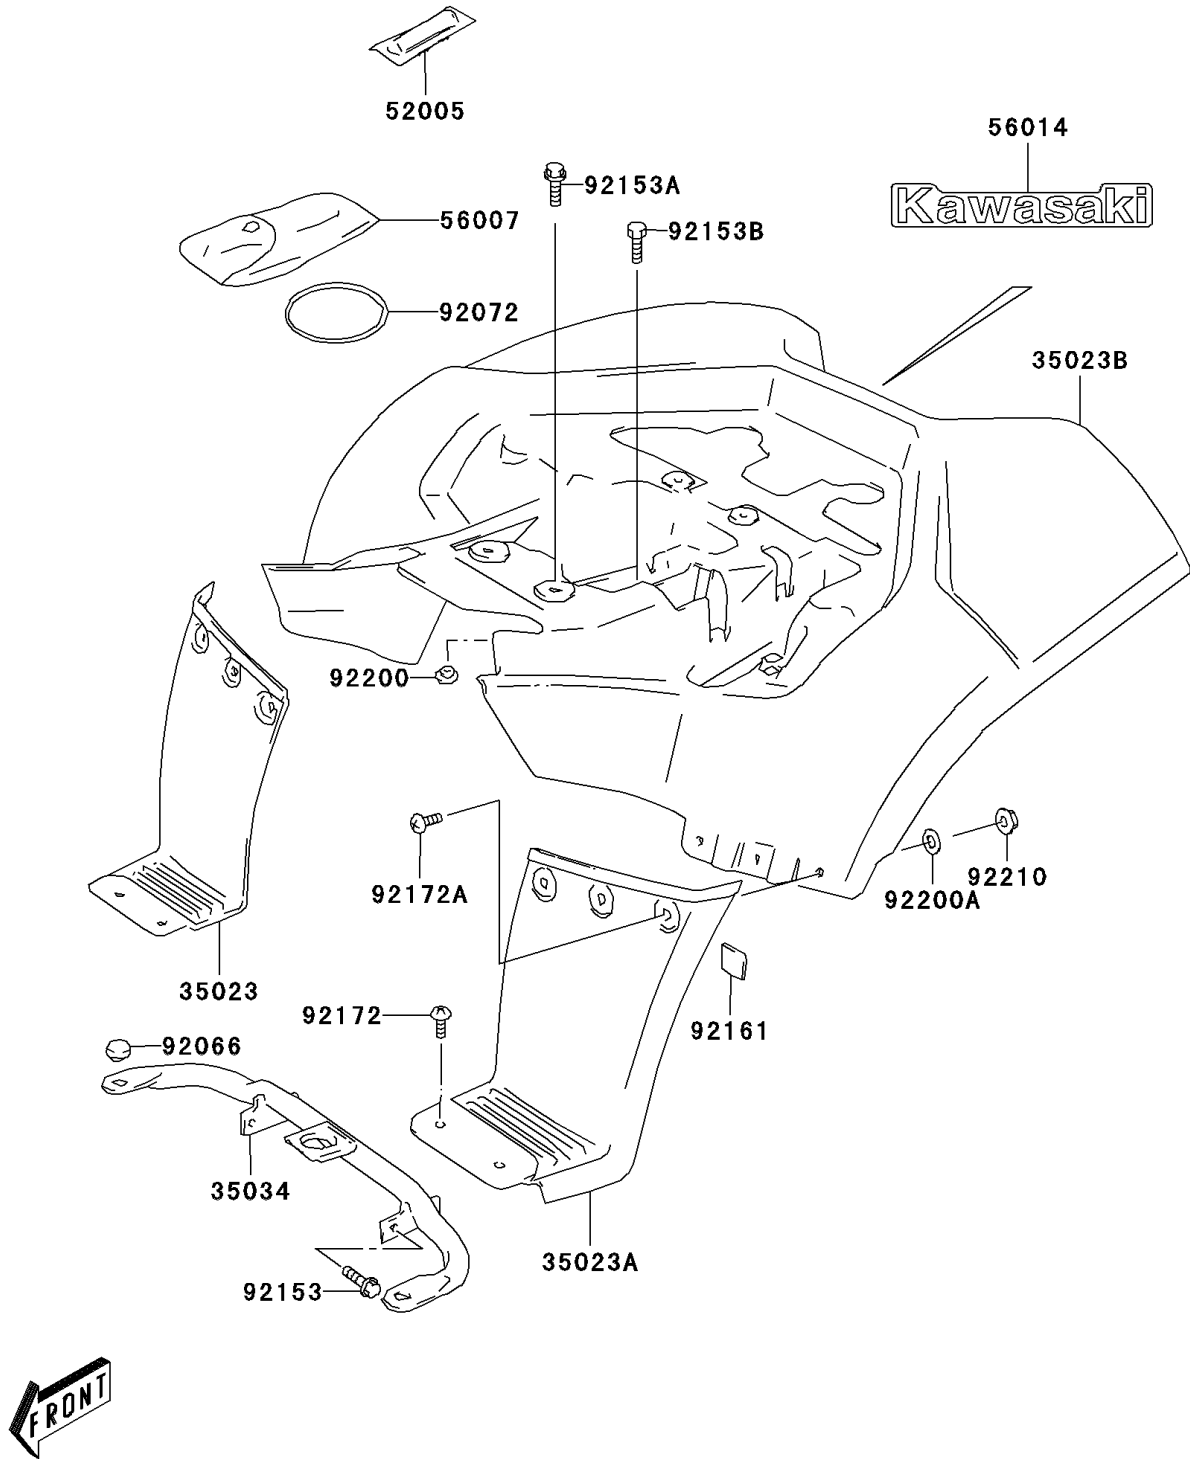

# 2006 KFX80 PARTS DIAGRAM

Rear Fender(s)

F2172

## 2006 KFX80 PARTS LIST

### Rear Fender(s)

ITEM NAME	PART NUMBER	QUANTITY
FENDER-REAR,BLACK (Ref # 35023)	35023-S006-504	1
FENDER-REAR,BLACK (Ref # 35023A)	35023-S007-504	1
FENDER-REAR,L.GREEN (Ref # 35023B)	35023-S008-908	1
REINFORCE,REAR FENDER (Ref # 35034)	35034-S003	1
GAUGE,AIR (Ref # 52005)	52005-S005	1
TOOL-KIT (Ref # 56007)	56007-S004	1
EMBLEM,BLACK/GREEN (Ref # 56014)	56014-S012-913	1
PLUG (Ref # 92066)	92066-S026	2
BAND,TOOL (Ref # 92072)	92072-S006	1
BOLT (Ref # 92153)	92153-S012	4
BOLT,REAR FENDER (Ref # 92153A)	92153-S227	4
BOLT,REAR FENDER (Ref # 92153B)	92153-S228	1
DAMPER (Ref # 92161)	92161-S077	2
SCREW,FRONT FENDER (Ref # 92172)	92172-S152	4
SCREW,REAR FENDER (Ref # 92172A)	92172-S158	6
WASHER (Ref # 92200)	92200-S018	4
WASHER,REAR FENDER (Ref # 92200A)	92200-S119	6
NUT (Ref # 92210)	92210-S066	6