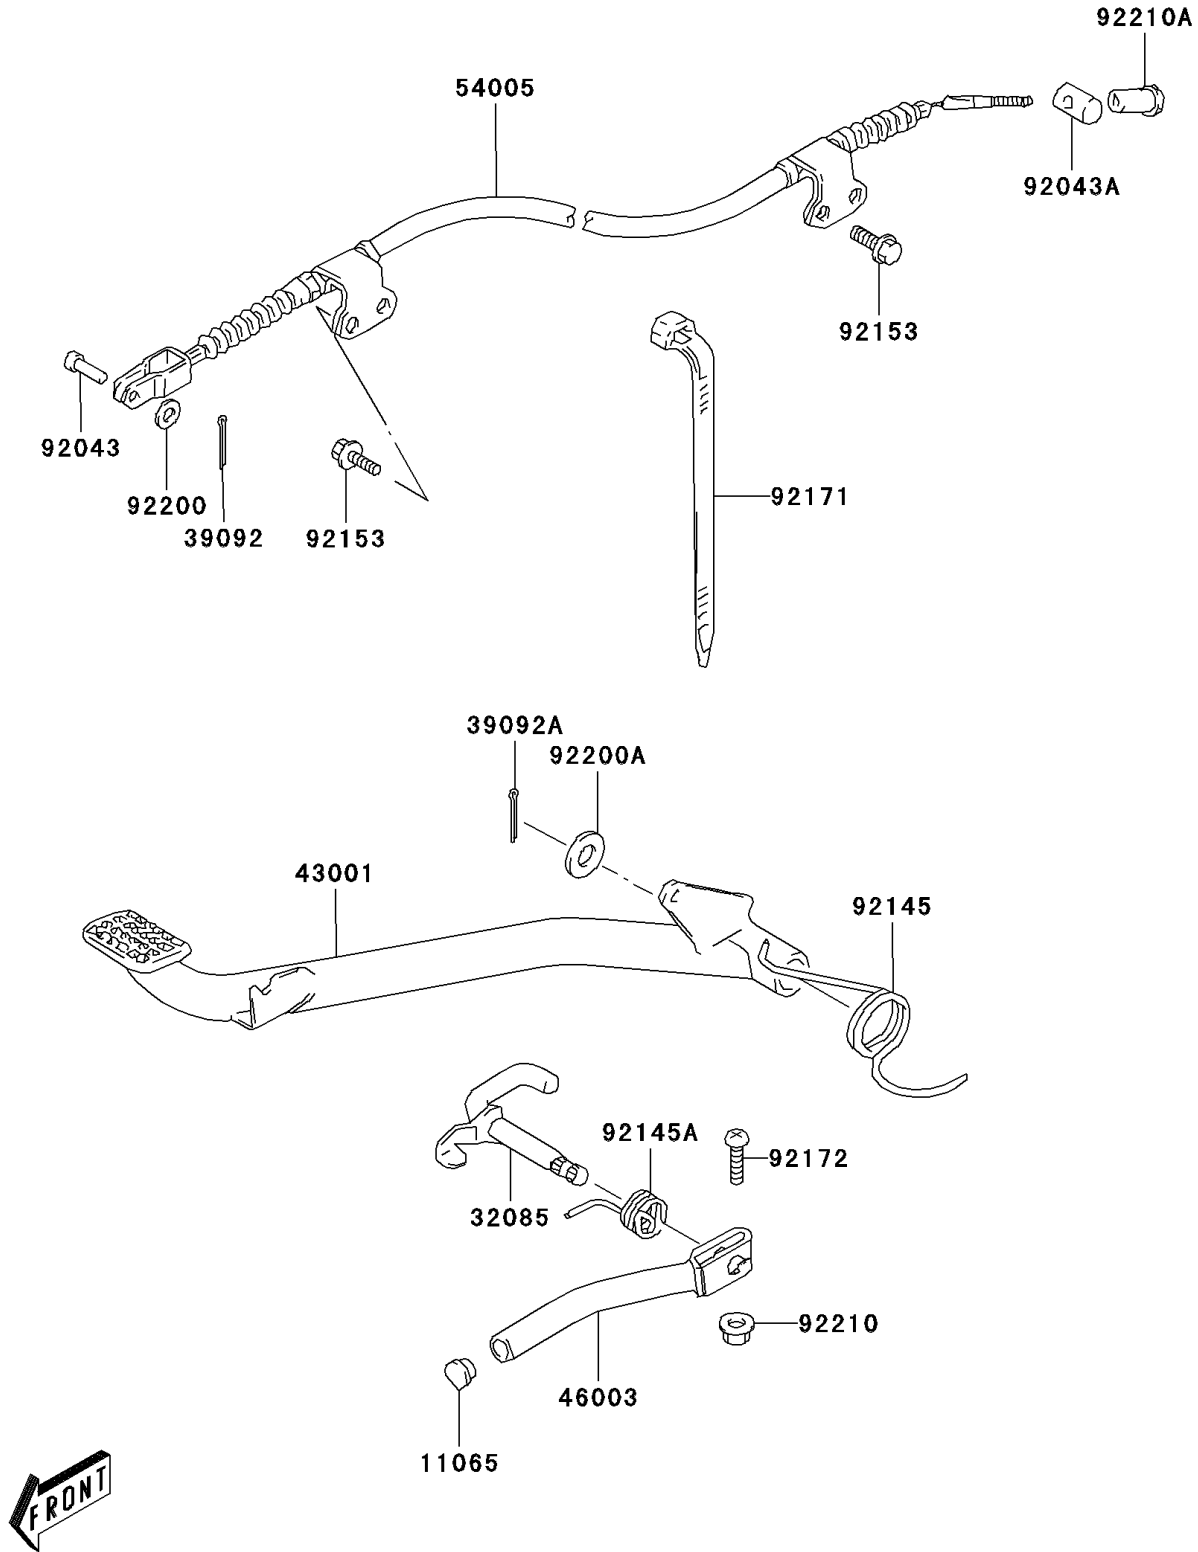

# 2006 KFX80 PARTS DIAGRAM

Brake Pedal

F2260

## 2006 KFX80 PARTS LIST

### Brake Pedal

ITEM NAME	PART NUMBER	QUANTITY
CAP,STOPPER HANDLE (Ref # 11065)	11065-S027	1
STOPPER,BRAKE PEDAL (Ref # 32085)	32085-S007	1
PIN-HAIR,COTTER (Ref # 39092)	39092-S005	1
PIN-HAIR (Ref # 39092A)	39092-S007	1
LEVER-BRAKE (Ref # 43001)	43001-S003	1
HANDLE,BRAKE PEDAL (Ref # 46003)	46003-S005	1
CABLE-BRAKE,RR (Ref # 54005)	54005-S008	1
PIN,REAR BRAKE CABLE (Ref # 92043)	92043-S031	1
PIN,REAR BRAKE CABLE (Ref # 92043A)	92043-S032	1
SPRING,BRAKE PEDAL RETURN (Ref # 92145)	92145-S078	1
SPRING,BRAKE PEDAL STOPPER (Ref # 92145A)	92145-S079	1
BOLT (Ref # 92153)	92153-S012	4
CLAMP,L=125 (Ref # 92171)	92171-S014	1
SCREW (Ref # 92172)	92172-S117	1
WASHER (Ref # 92200)	92200-S003	1
WASHER,BRAKE PEDAL (Ref # 92200A)	92200-S117	1
NUT (Ref # 92210)	92210-S006	1
NUT,REAR BRAKE CABLE (Ref # 92210A)	92210-S085	1