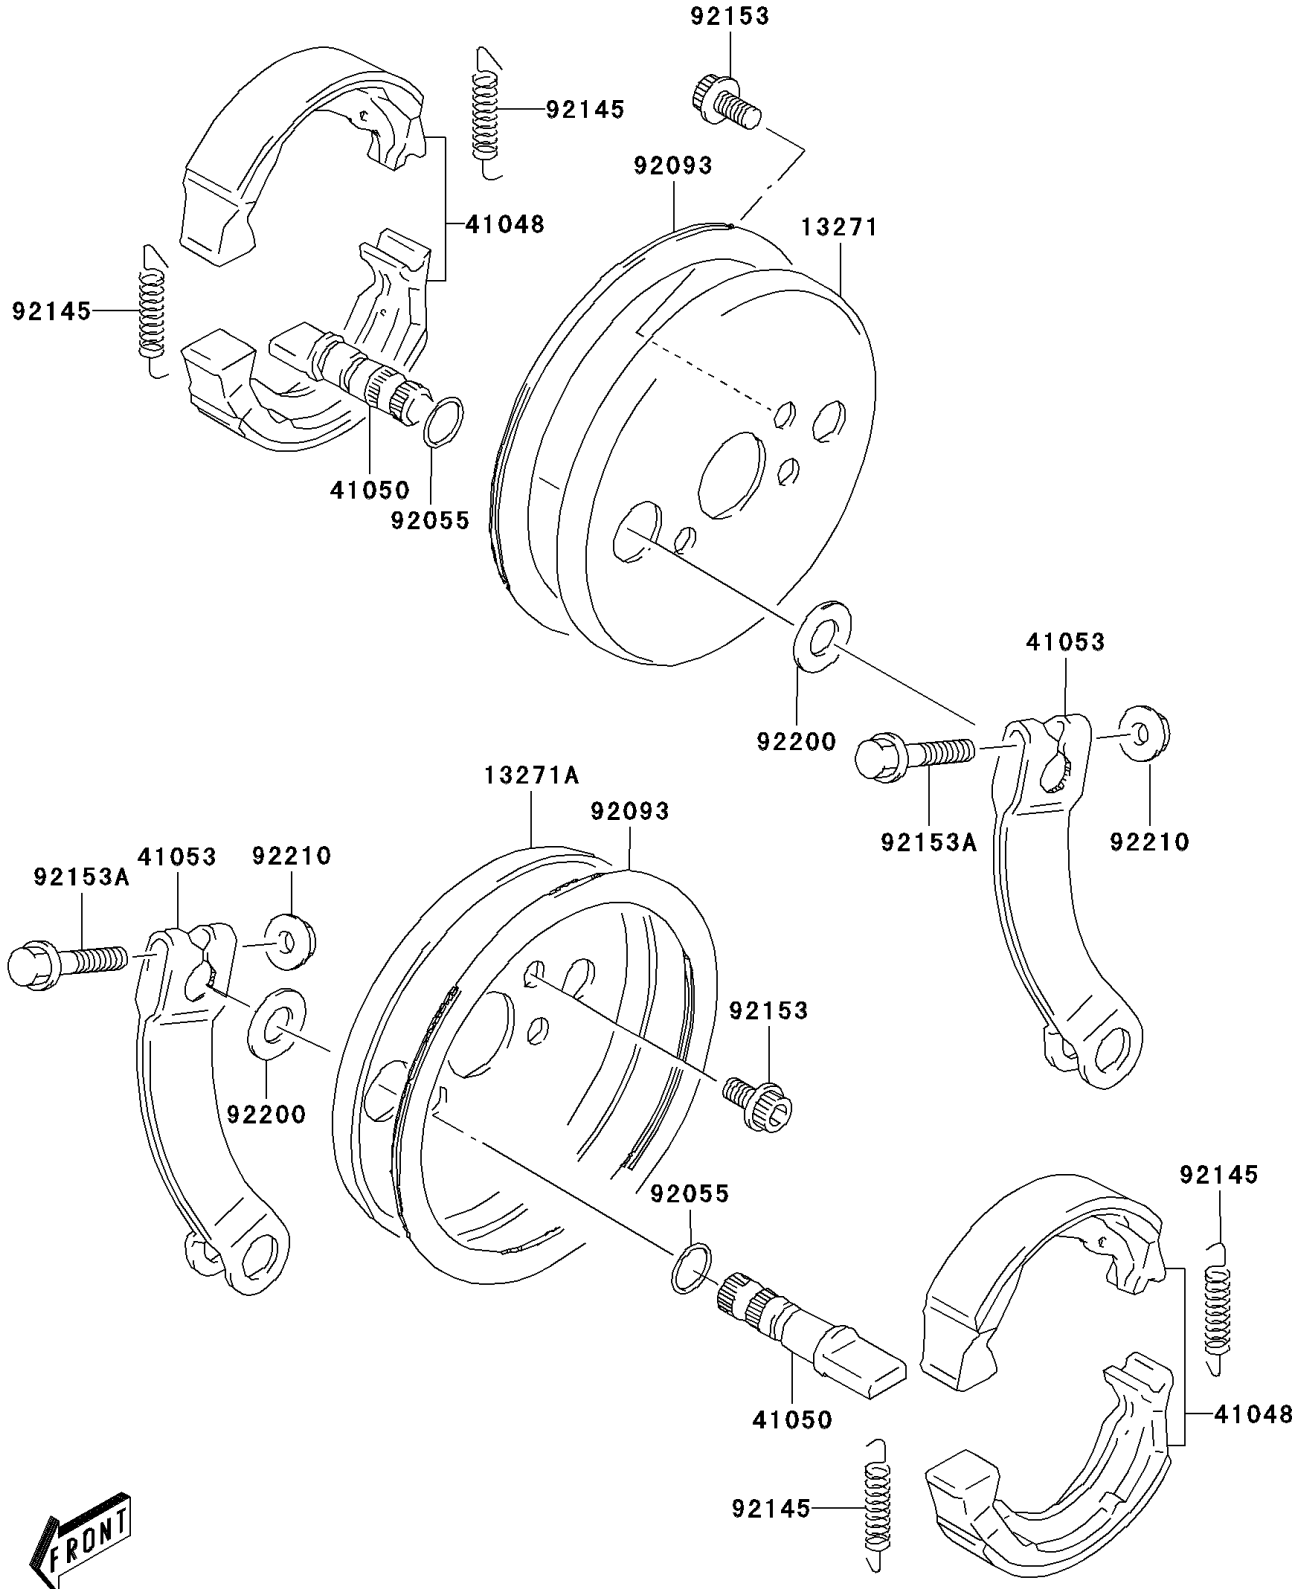

# 2006 KFX80 PARTS DIAGRAM

Front Brake

F2292

## 2006 KFX80 PARTS LIST

### Front Brake

ITEM NAME	PART NUMBER	QUANTITY
PLATE,FRONT BRAKE,RH (Ref # 13271)	13271-S041	1
PLATE,FRONT BRAKE,LH (Ref # 13271A)	13271-S042	1
SHOE-BRAKE (Ref # 41048)	41048-S004	2
CAM-BRAKE (Ref # 41050)	41050-S004	2
LEVER-BRAKE CAM (Ref # 41053)	41053-S008	2
RING-O,BRAKE CAM DUST (Ref # 92055)	92055-S040	2
SEAL,FRONT BRAKE DUST (Ref # 92093)	92093-S021	2
SPRING,BRAKE SHOE (Ref # 92145)	92145-S066	4
BOLT (Ref # 92153)	92153-S017	6
BOLT,BRAKE CAM LEVER (Ref # 92153A)	92153-S203	2
WASHER,MAGNETO (Ref # 92200)	92200-S092	2
NUT,BRAKE CAM LEVER (Ref # 92210)	92210-S088	2