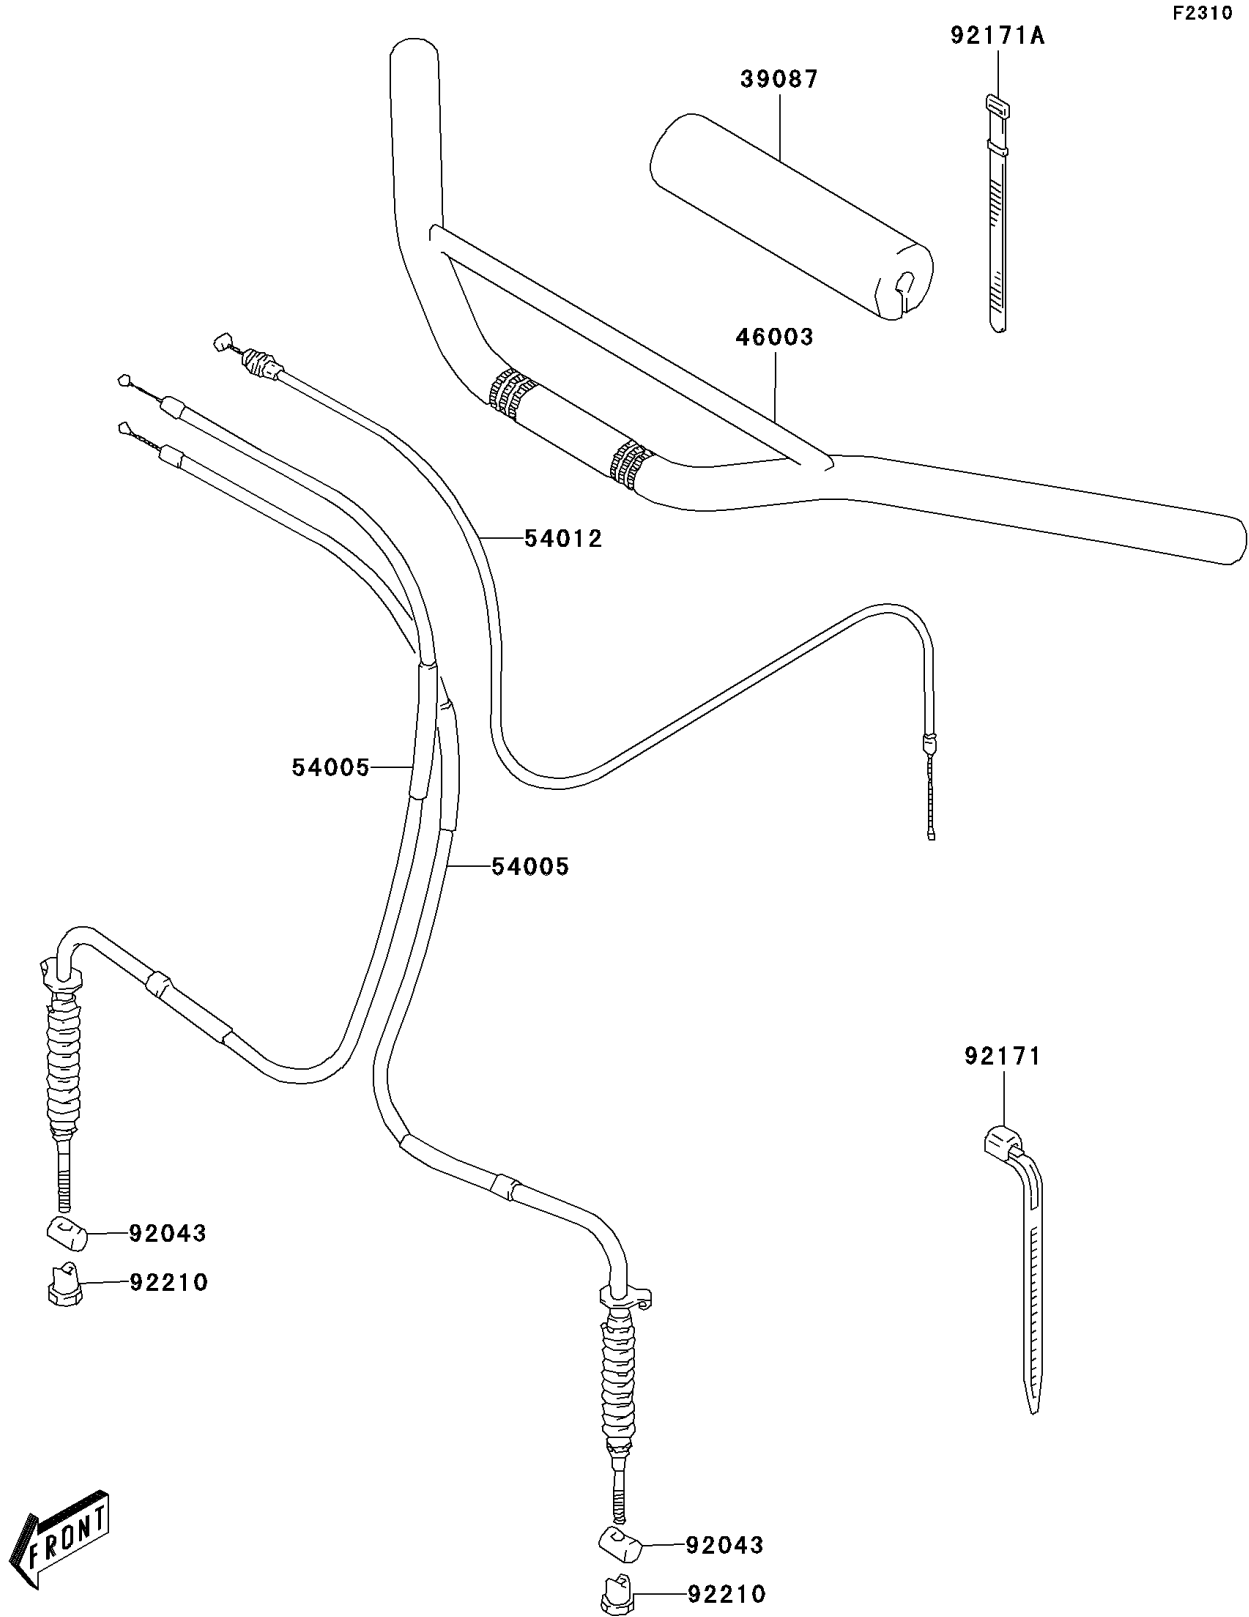

2006 KFX80 PARTS DIAGRAM

Handlebar

2006 KFX80 PARTS LIST

Handlebar

ITEM NAME	PART NUMBER	QUANTITY
PAD-HANDLE (Ref # 39087)	39087-S003	1
HANDLE,BLACK (Ref # 46003)	46003-S006-504	1
CABLE-BRAKE (Ref # 54005)	54005-S013	2
CABLE-THROTTLE (Ref # 54012)	54012-S016	1
PIN,BRAKE ROD ADJUSTER (Ref # 92043)	92043-S023	2
CLAMP,L=125 (Ref # 92171)	92171-S014	6
CLAMP,L=145 (Ref # 92171A)	92171-S015	2
NUT,FRONT BRAKE CABLE (Ref # 92210)	92210-S086	2