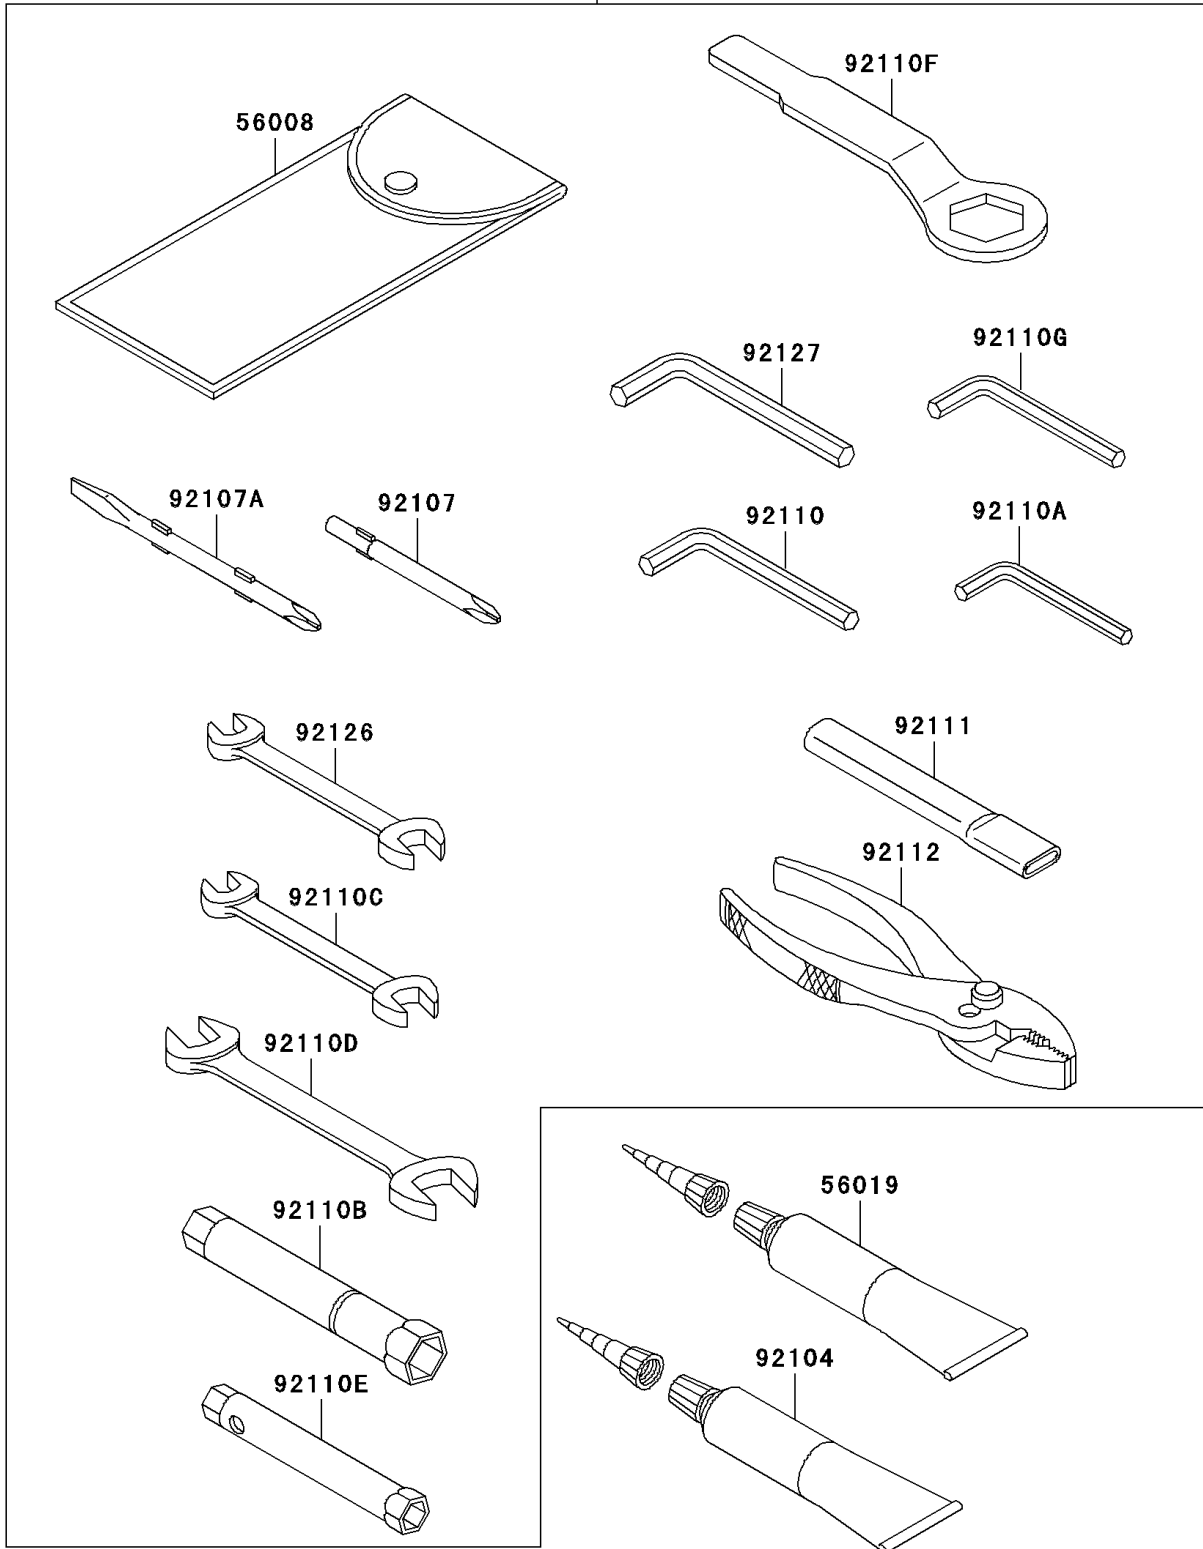

# 2008 ZZR® 600 PARTS DIAGRAM

Owner's Tools

56007

F2810

## 2008 ZZR® 600 PARTS LIST

### Owner's Tools

ITEM NAME	PART NUMBER	QUANTITY
TOOL-KIT (Ref # 56007)	56007-1470	1
BAG,TOOL (Ref # 56008)	56008-1075	1
THREE BOND TB1211,HT/RS,WHITE (Ref # 56019)	56019-120	1
GASKET-LIQUID,TB1216,GRAY (Ref # 92104)	92104-1063	1
TOOL-DRIVER,#3PHILLIPS (Ref # 92107)	92107-005	1
TOOL-DRIVER,#2PHILLIPS&SLOT (Ref # 92107A)	92107-1051	1
TOOL-WRENCH,ALLEN,5MM (Ref # 92110)	92110-1015	1
TOOL-WRENCH,ALLEN,3MM (Ref # 92110A)	92110-1140	1
TOOL-WRENCH,BOX,16MM (Ref # 92110B)	92110-1146	1
TOOL-WRENCH,OPEN END,10X12 (Ref # 92110C)	92110-1152	1
TOOL-WRENCH,OPEN END,14X17 (Ref # 92110D)	92110-1153	1
TOOL-WRENCH,BOX,8&10MM (Ref # 92110E)	92110-1160	1
TOOL-WRENCH,BOX END,32MM (Ref # 92110F)	92110-1161	1
TOOL-WRENCH,ALLEN,4MM (Ref # 92110G)	92110-3703	1
TOOL-BAR,BOX END WRENCH (Ref # 92111)	92111-1051	1
TOOL-PLIERS (Ref # 92112)	92112-1001	1
TOOL-WRENCH,OPEN END,8X10 (Ref # 92126)	92126-004	1
TOOL-WRENCH,ALLEN,6MM (Ref # 92127)	92127-003	1