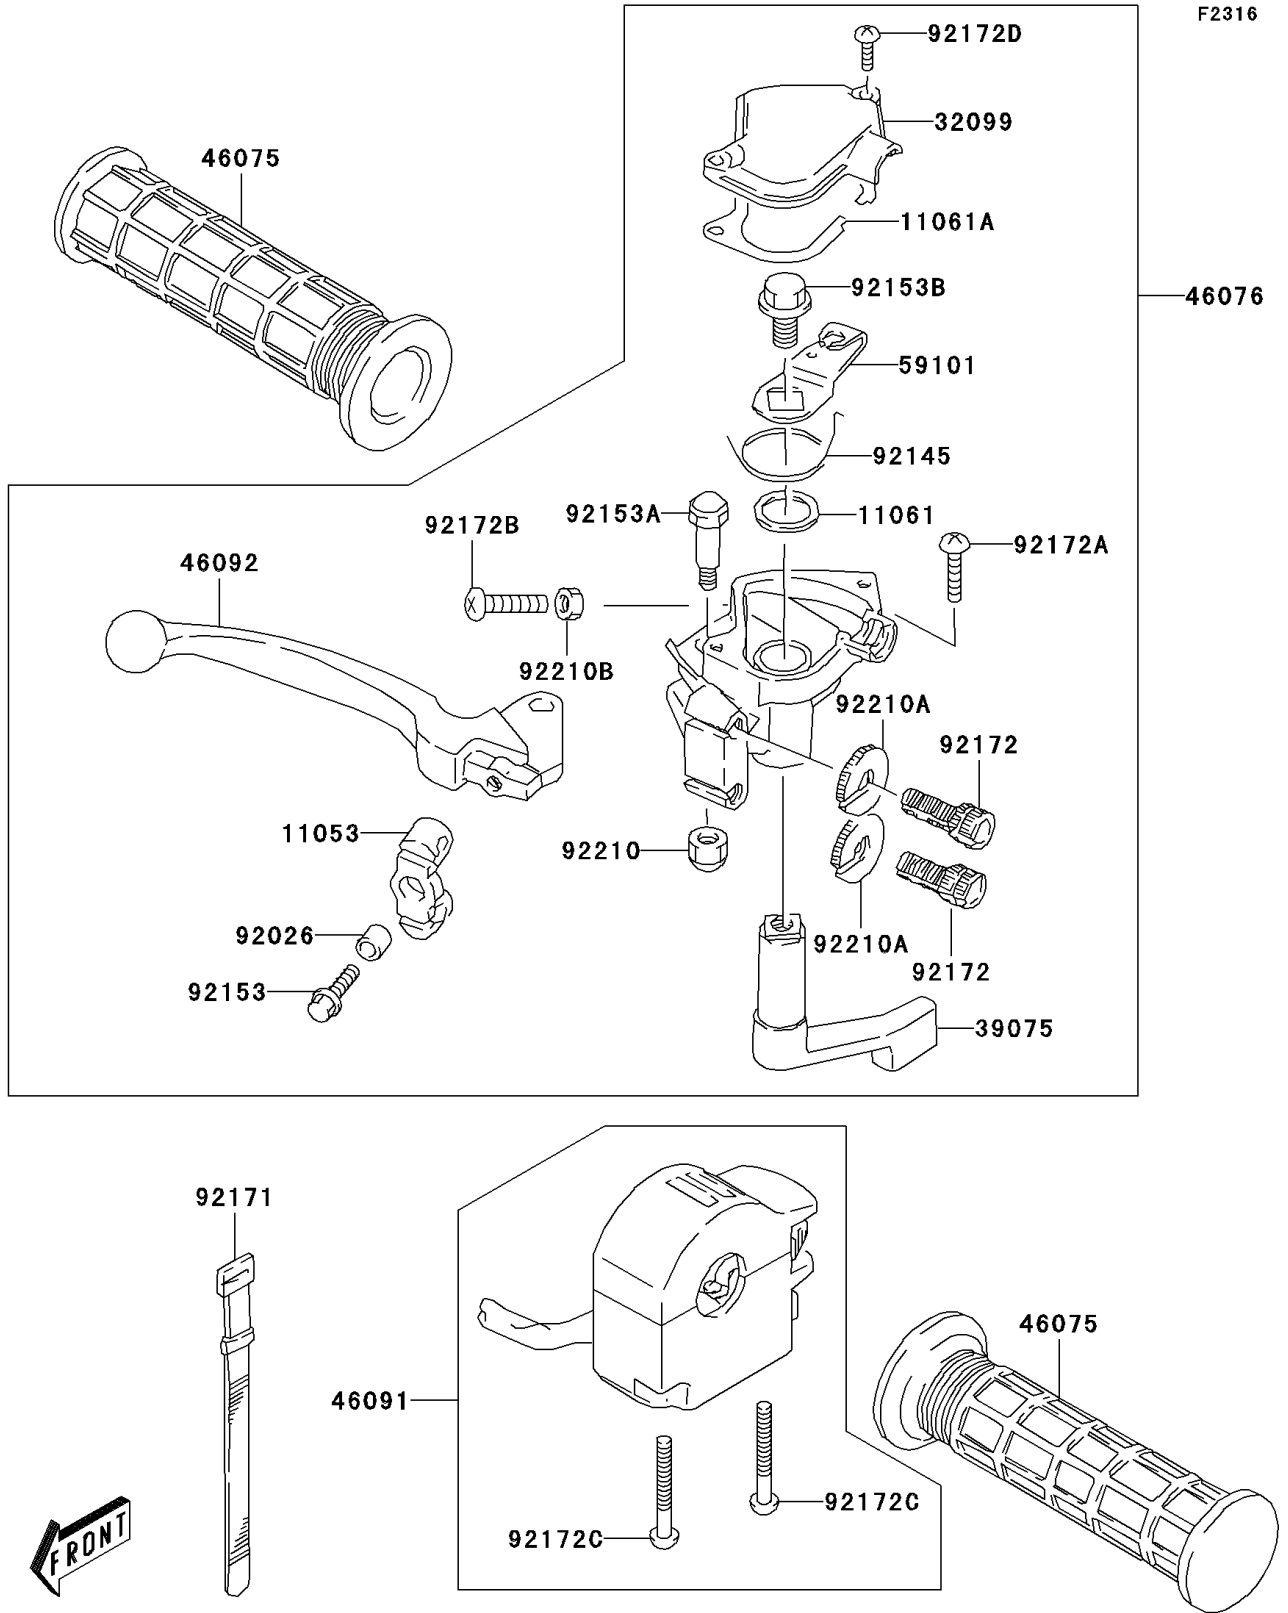

# 2006 KFX80 PARTS DIAGRAM

## Handle Lever

## 2006 KFX80 PARTS LIST

### Handle Lever

ITEM NAME	PART NUMBER	QUANTITY
BRACKET,BRAKE CABLE (Ref # 11053)	11053-S004	1
GASKET,14X20X1.5 (Ref # 11061)	11061-S065	1
GASKET,THROTTLE CASE (Ref # 11061A)	11061-S066	1
CASE,THROTTLE (Ref # 32099)	32099-S009	1
LEVER-THROTTLE (Ref # 39075)	39075-S002	1
GRIP,HANDLE,BLACK (Ref # 46075)	46075-S005-504	2
LEVER-ASSY-GRIP,FRONT BRAKE (Ref # 46076)	46076-S011	1
HOUSING-ASSY-CONTROL (Ref # 46091)	46091-S004	1
LEVER-GRIP,FRONT BRAKE (Ref # 46092)	46092-S009	1
REEL,THROTTLE CABLE (Ref # 59101)	59101-S005	1
SPACER (Ref # 92026)	92026-S072	1
SPRING,THROTTLE LEVER (Ref # 92145)	92145-S081	1
BOLT (Ref # 92153)	92153-S012	1
BOLT (Ref # 92153A)	92153-S198	1
BOLT (Ref # 92153B)	92153-S226	1
CLAMP,L=120 (Ref # 92171)	92171-S035	1
SCREW (Ref # 92172)	92172-S134	2
SCREW (Ref # 92172A)	92172-S150	1
SCREW (Ref # 92172B)	92172-S155	1
SCREW (Ref # 92172C)	92172-S156	2
SCREW (Ref # 92172D)	92172-S157	2
NUT (Ref # 92210)	92210-S024	1
NUT,CABLE ADJUSTER LOCK (Ref # 92210A)	92210-S070	2
NUT (Ref # 92210B)	92210-S087	1